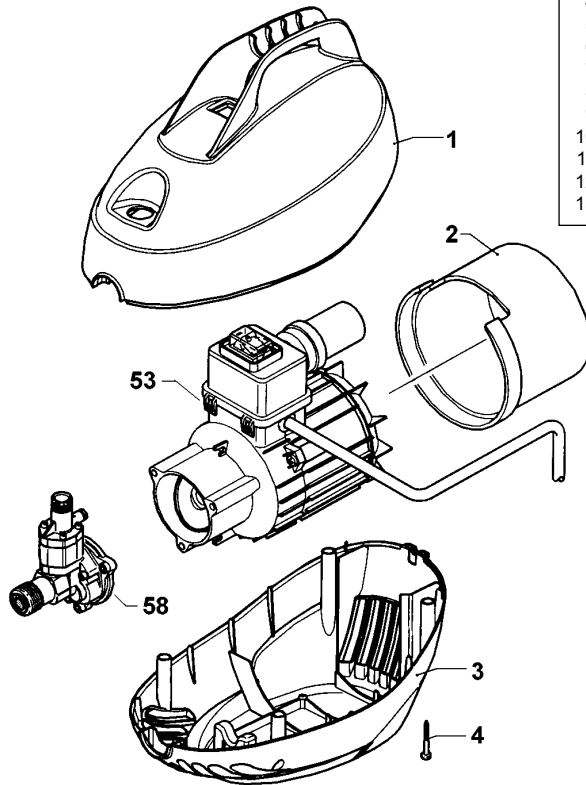

Item	Part No.	Description
1	181/2100201	Casing, Upper - Red
2	181/2100070	Cover, Fan
3	181/2100210	Casing, Lower - Black
4	181/2100320	Screw
5	181/1340260	Filter, Water Inlet
6	181/2200160	Screw
7	181/2020090	Body, Water Inlet
8	181/2020680	O-ring
9	181/2020250	O-ring
10	181/1681420	O-ring
11	181/2209050	Valve
12	181/2100370	Bolt
13	181/2100030	Piston Guide

Item	Part No.	Description
14	181/880840	O-ring
15	181/2020021	Pump Head
16	181/2209002	Safety Valve
17	181/2200150	Bolt
18	181/2020080	Body, Water Outlet
19	181/2200140	Gasket
20	181/2020040	Washer, Plastic
21	181/394280	O-ring
22	181/1464640	O-ring
23	181/1683500	Seal
24	181/2100170	Screw
25	181/2020150	Spring, Piston
26	181/2100130	Piston

Item	Part No.	Description
27	181/2020140	Collet, Piston
28	181/1680340	Bearing Race
29	181/1461770	Ball Race
30	181/1460070	Thrust Washer
31	181/2100190	O-ring
32	181/2020390	Valve Seat
33	181/1461470	Hose Fitting, Inlet
53	181/4141	Motor Assembly
58	-	Pump - not available assembled, see items 5 to 31.

Version No: 1
 Date Issued: 100701

Item	Part No.	Description
34	181/2100280	Switch Cover
35	181/1682270	Switch
36	181/2100060	Switch Box
37	181/390201	O-ring
38	181/2200290	Capacitor
39	181/2100340	Cable
40	181/2020570	Screw, M4 x 12
41	181/1262400	Washer
42	181/2100110	Grommet
43	181/2020630	Wiring Cable
44	181/2100050	Wobble Plate
45	181/1680650	Screw, M5 x 20
46	181/1340350	Spacer
47	181/2020850	Ring, 20 x 26 x 1
48	181/1680250	Fan, Motor
50	181/Kit 2509	Seal Kit
51	181/Kit 2508	Piston Kit
52	181/Kit 2856	Valve Kit
Not shown		
-	181/3772	Rotopower Nozzle
-	181/2000890	Hose
-	181/3588	Bottle, Detergent
-	181/40027	Gun c/w Half Lance