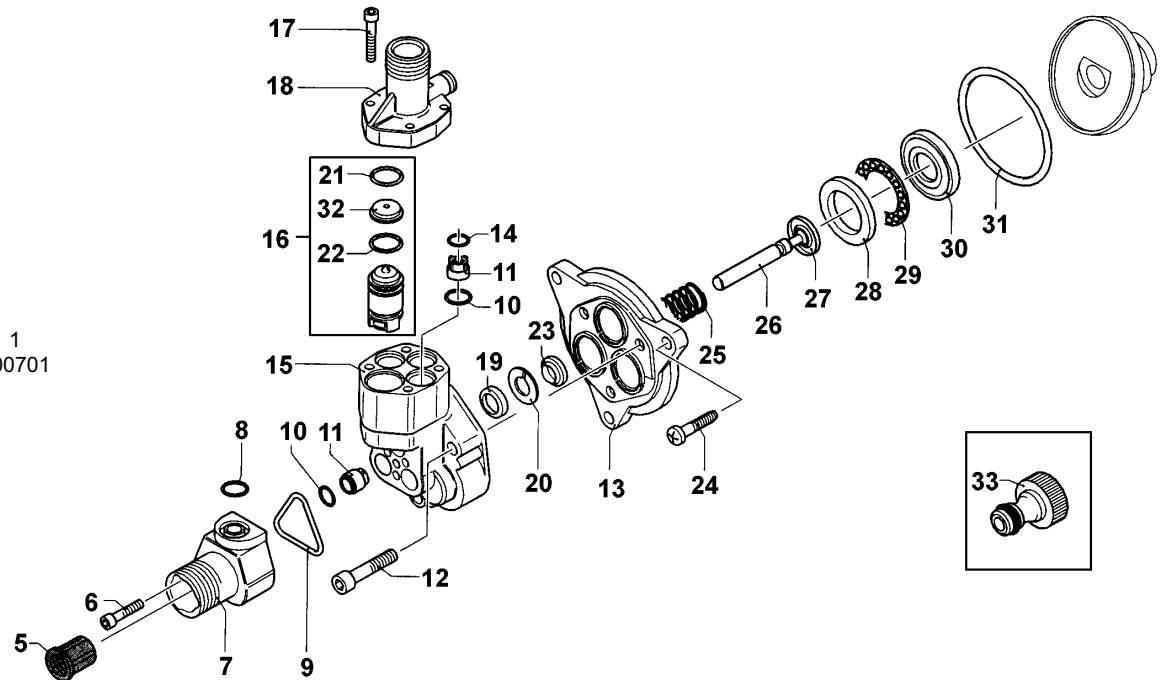

Item	Part No.	Description
1	181/2100201	Casing, Upper - Red
2	181/2100070	Cover, Fan
3	181/2100210	Casing, Lower - Black
4	181/2100320	Screw
5	181/1340260	Filter, Water Inlet
6	181/2200160	Screw
7	181/2020090	Body, Water Inlet
8	181/2020680	O-ring
9	181/2020250	O-ring
10	181/1681420	O-ring
11	181/2209050	Valve
12	181/2100370	Bolt
13	181/2100030	Piston Guide

Item	Part No.	Description
14	181/880840	O-ring
15	181/2020021	Pump Head
16	181/2209002	Safety Valve
17	181/2200150	Bolt
18	181/2020080	Body, Water Outlet
19	181/2200140	Gasket
20	181/2020040	Washer, Plastic
21	181/394280	O-ring
22	181/1464640	O-ring
23	181/1683500	Seal
24	181/2100170	Screw
25	181/2020150	Spring, Piston
26	181/2100130	Piston

Item	Part No.	Description
27	181/2020140	Collet, Piston
28	181/1680340	Bearing Race
29	181/1461770	Ball Race
30	181/1460070	Thrust Washer
31	181/2100190	O-ring
32	181/2020390	Valve Seat
33	181/1461470	Hose Fitting, Inlet
53	181/4141	Motor Assembly
58	-	Pump - not available assembled, see items 5 to 31.

Version No: 1
 Date Issued: 100701

Item	Part No.	Description
34	181/2100280	Switch Cover
35	181/1682270	Switch
36	181/2100060	Switch Box
37	181/390201	O-ring
38	181/2200290	Capacitor
39	181/2100340	Cable
40	181/2020570	Screw, M4 x 12
41	181/1262400	Washer
42	181/2100110	Grommet
43	181/2020630	Wiring Cable
44	181/2100050	Wobble Plate
45	181/1680650	Screw, M5 x 20
46	181/1340350	Spacer
47	181/2020850	Ring, 20 x 26 x 1
48	181/1680250	Fan, Motor
50	181/Kit 2509	Seal Kit
51	181/Kit 2508	Piston Kit
52	181/Kit 2856	Valve Kit
Not shown		
-	181/3772	Rotopower Nozzle
-	181/2000890	Hose
-	181/3588	Bottle, Detergent
-	181/40027	Gun c/w Half Lance