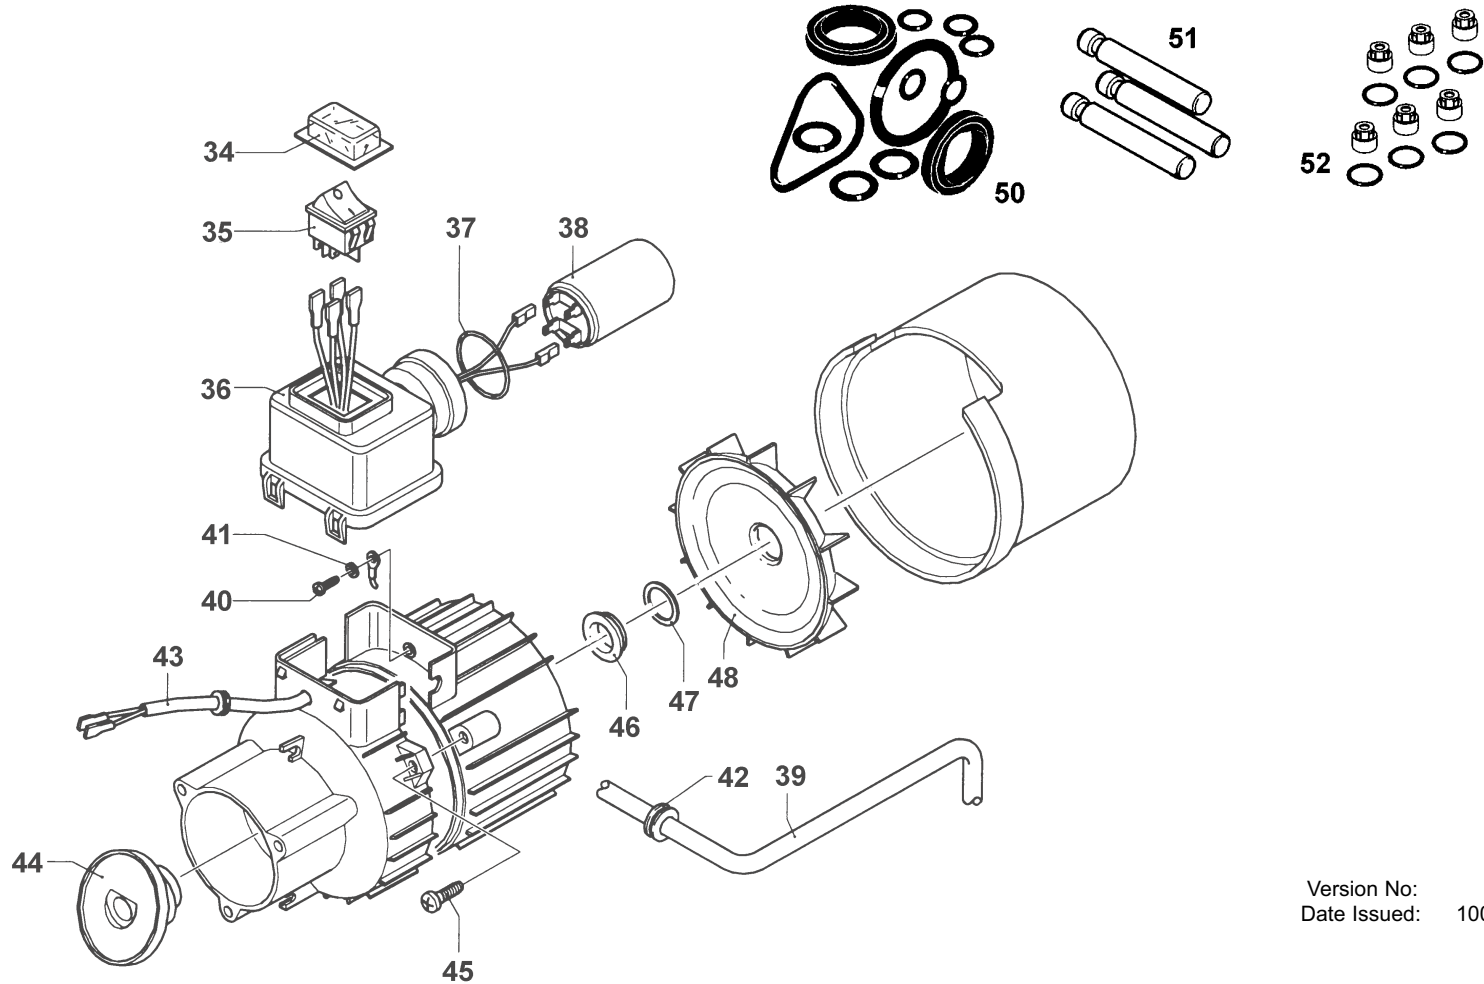

Item	Part No.	Description
1	181/2100201	Casing, Upper - Red
2	181/2100070	Cover, Fan
3	181/2100210	Casing, Lower - Black
4	181/2100320	Screw
5	181/1340260	Filter, Water Inlet
6	181/2200160	Screw
7	181/2020090	Body, Water Inlet
8	181/2020680	O-ring
9	181/2020250	O-ring
10	181/1681420	O-ring
11	181/2209050	Valve
12	181/2100370	Bolt
13	181/2100030	Piston Guide

Item	Part No.	Description
14	181/880840	O-ring
15	181/2020021	Pump Head
16	181/2209002	Safety Valve
17	181/2200150	Bolt
18	181/2020080	Body, Water Outlet
19	181/2200140	Gasket
20	181/2020040	Washer, Plastic
21	181/394280	O-ring
22	181/1464640	O-ring
23	181/1683500	Seal
24	181/2100170	Screw
25	181/2020150	Spring, Piston
26	181/2100130	Piston

Item	Part No.	Description
27	181/2020140	Collet, Piston
28	181/1680340	Bearing Race
29	181/1461770	Ball Race
30	181/1460070	Thrust Washer
31	181/2100190	O-ring
32	181/2020390	Valve Seat
33	181/1461470	Hose Fitting, Inlet
53	181/4141	Motor Assembly
58	-	Pump - not available assembled, see items 5 to 31.

Version No: 1
 Date Issued: 100701

Item	Part No.	Description
34	181/2100280	Switch Cover
35	181/1682270	Switch
36	181/2100060	Switch Box
37	181/390201	O-ring
38	181/2200290	Capacitor
39	181/2100340	Cable
40	181/2020570	Screw, M4 x 12
41	181/1262400	Washer
42	181/2100110	Grommet
43	181/2020630	Wiring Cable
44	181/2100050	Wobble Plate
45	181/1680650	Screw, M5 x 20
46	181/1340350	Spacer
47	181/2020850	Ring, 20 x 26 x 1
48	181/1680250	Fan, Motor
50	181/Kit 2509	Seal Kit
51	181/Kit 2508	Piston Kit
52	181/Kit 2856	Valve Kit
Not shown		
-	181/3772	Rotopower Nozzle
-	181/2000890	Hose
-	181/3588	Bottle, Detergent
-	181/40027	Gun c/w Half Lance