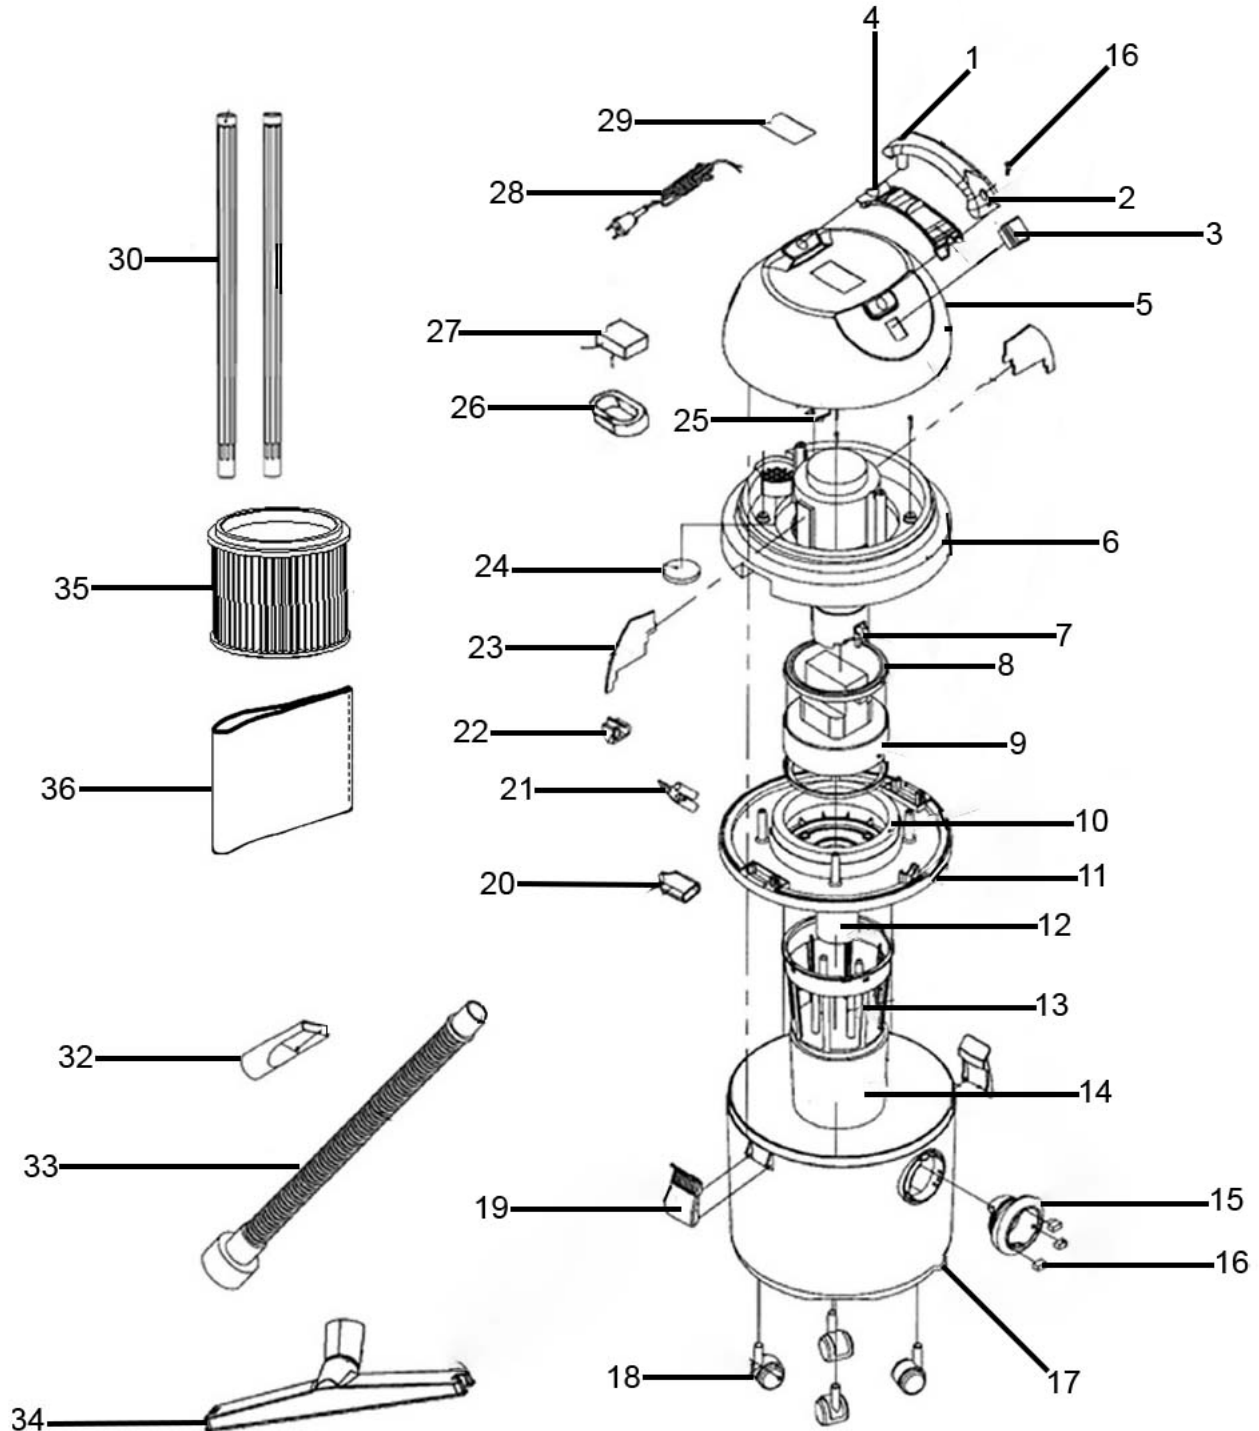

Parts Information:
Vacuum Cleaner Wet/Dry 20ltr
1250W/230V
Model No: PC200.V2

NOTE: It is our policy to continually improve products and as such we reserve the right to alter data, specifications and component parts without prior notice. There may be alternative versions of this product, please contact us should you require this information.

Item	Part No.	Description
1	PC200.01	Screw
2	PC200.02	Handle, Upper
3	PC200.03	switch, Power Rocker (c/w Cover)
4	PC200.04	Handle, Lower
5	PC200.05	Cover, Upper
6	PC200.06	Cover, Middle
7	PC200.07	Baffle
8	PC200.08	Sealed Ring
9	PC200.09	Motor
10	PC200.10	Foam Ring
11	PC200.11	Cover, Lower
12	PC200.12	Waterproof Cup
13	PC200.13	Basket
14	PC200.14	Foam Filter
15	PC200.15	Base, Hose
16	PC200.16	Plastic Stopper
17	PC200.17	Tank
18	PC200.18	Wheel, Swivel Castor
19	PC200.19	Catch

Item	Part No.	Description
20	PC200.20	Socket
21	PC200.21	Wire Plug
22	PC200.22	Wire Slot
23	PC200.23	Board
24	PC200.24	Filter
25	PC200.25	Clip
26	PC200.26	Capacitor
27	PC200.27	Capacitor
28	MC3CX1.0	Mains Cable
29	PC200.29	Label
30	PC200.30	Extension Tube (Set Of 2)
32	PC200.32	Nozzle, Narrow
33	PC200.33	Hose
34	PC200.34	Nozzle, Flat Absorb
35	PC200CF	Cartridge Filter
36	PC200FF10	Foam Filter (Pack of 10)
--	PC200PB5	Dust Collection Bag (Pack of 5)(Not Shown)
--	VACHOSE5M	Hose (Not Shown)