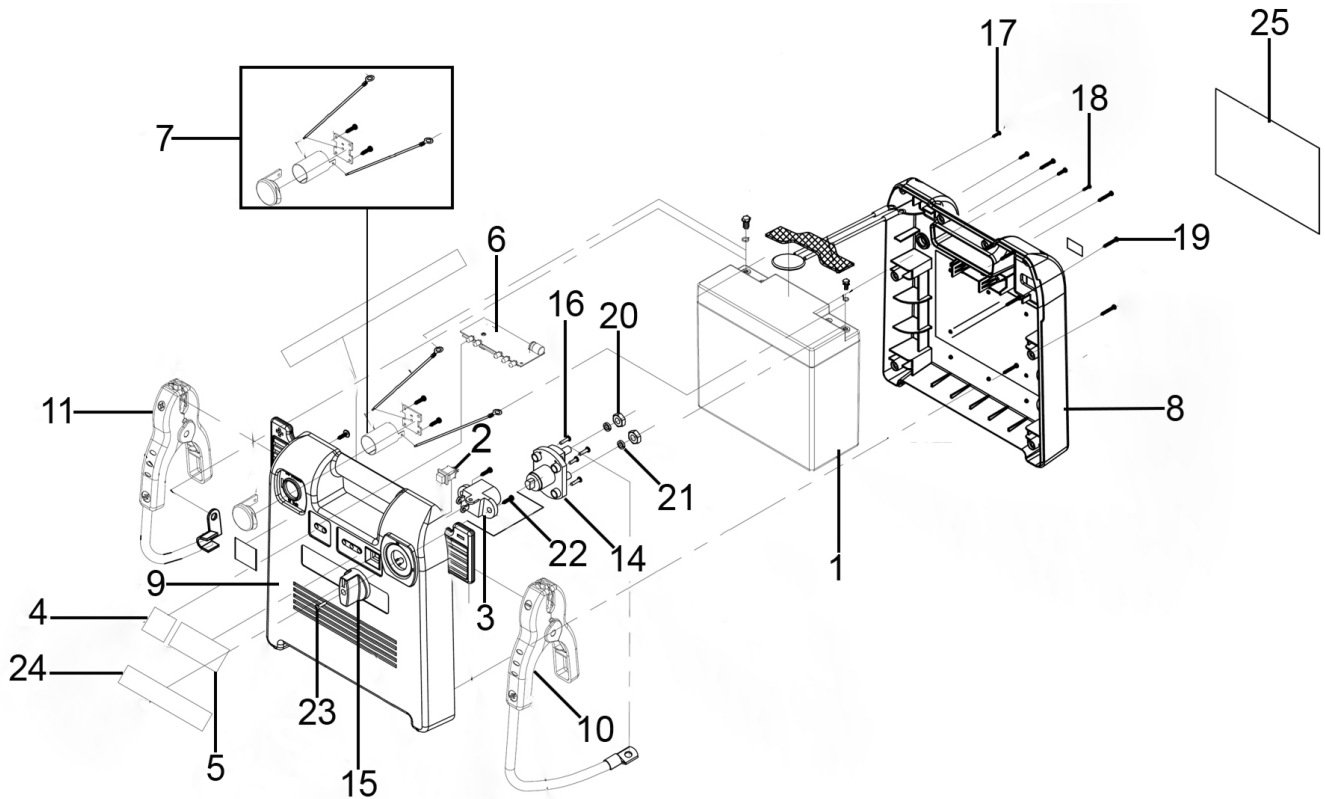

Parts Information:
**Schumacher® RoadStart® Emergency
 Jump Starter 12V 1700 Peak Amps DEKRA
 Approved
 Model No: PBI1812S**

Item	Part No.	Description
1	PBI1812S.01	Battery
2	PBI1812S.02	Switch, Push Button
3	PBI1812S.03	DC Plug (F)
4	PBI1812S.04	Label, Left
5	PBI1812S.05	Label, Right
6	PBI1812S.06	PCB Assembly
7	PBI1812S.07	Fibre Board (c/w Breaker Assembly)
8	PBI1812S.08	Case, Rear (c/w DC Connection (M))
9	PBI1812S.09	Case, Front
10	PBI1812S.10	Clamp & Cable, Negative (Black)
11	PBI1812S.11	Clamp & Cable, Positive (Red)
14	PBI1812S.14	Switch, Rotary Power
15	RS21203.06	Knob, Rotary Switch
16	PBI4424S.08	Screw M3.5 x 12mm
17	PBI1812S.17	Screw M3 x 12mm
18	PBI1812S.18	Screw M3.5 x 11mm
19	PBI1812S.19	Rd Head S/T Screw M3.5 x 25mm
20	SN8.S	Steel Nut M8

Item	Part No.	Description
21	PBI1812S.21	Spring Washer
22	PBI1812S.22	Screw S/T M2.3 x 6mm
23	PBI4424S.18	Screw M3 x 12mm
24	PBI1812S.24	Label, Front (Sealey)
25	PBI1812S.25	Label, Tear
--	PBI1812S.12	Insert, Foam
--	RS21224.19	Repair Kit, Battery Clamp (Not Shown)
--	PBI1812S.C	Transformer (Not Shown)
--	PBI1812S.26	Battery Cable Assembly (c/w Fuse)(Not Shown)
--	PBI1812S.27	Repair Kit, Negative Battery Clamp (Not Shown)
--	PBI1812S.28	Repair Kit, Positive Battery Clamp (Not Shown)
--	PBI3624S.51	Cable, Battery (Not Shown)
--	PBI2212.04	Fuse (Not Shown)
--	PBI1812S.L1	Label, Lower Front (Not Shown)
--	PBI1812S.L2	Label, Jump Start Warning (Not Shown)
--	PBI1812S.L3	Label, DEKRA (Not Shown)
--	PBI4424S.59	Fusible Link Cover, Plastic (Not Shown)