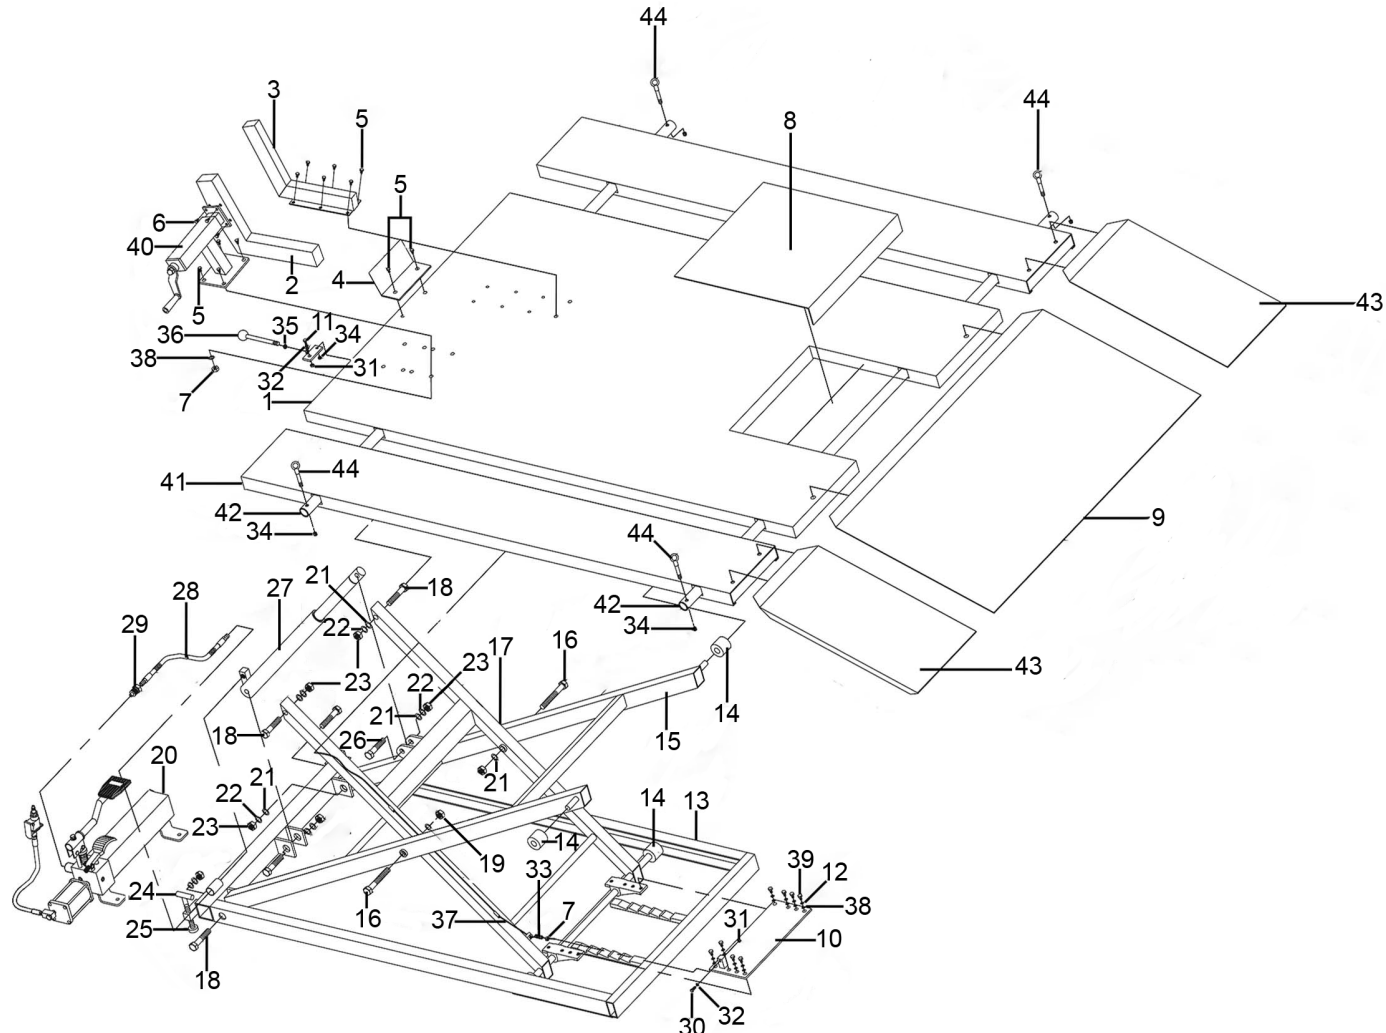

Parts Information:
Mini Tractor/Quad/Motorcycle Lift 680kg Capacity Air/Hydraulic
Model No: MT680.V4

NOTE: It is our policy to continually improve products and as such we reserve the right to alter data, specifications and component parts without prior notice.

sales@sealey.co.uk

www.sealey.co.uk

Parts Information:
**Mini Tractor/Quad/Motorcycle Lift 680kg
Capacity Air/Hydraulic
Model No: MT680.V4**

Item	Part No.	Description
1	MT680.V4-01	Platform
2	MT680.V4-02	Vice Jaw, Moveable
3	MT680.V4-03	Vice Jaw, Fixed
4	MT680.V4-04	Stop Plate
5	MT680.V4-05	Bolt
6	MT680.V4-06	Bolt
7	MT680.V4-07	Nut
8	MT680.V4-08	Sliding Plate
9	MT680.V4-09	Leading Plate
10	MT680.V4-10	Safety Plate Assembly
11	MT680.V4-11	Bolt
12	MT680.V4-12	Lock Washer
13	MT680.V4-13	Base Assembly
14	MT680.V4-14	Wheel, Fixed
15	MT680.V4-15	Lifting Arm, Outer
16	MT680.V4-16	Bolt
17	MT680.V4-17	Lifting Arm, Inner
18	MT680.V4-18	Bolt
19	MT680.V4-19	Lock Nut
20	MT680.V4-20	Air/Manual pump
21	MT680.V4-21	Washer
22	MT680.V4-22	Lock Washer

Item	Part No.	Description
23	MT680.V4-23	Nut
24	MT680.V4-24	Adjusting Screw
25	MT680.V4-25	Rotatable Foot
26	MT680.V4-26	Bolt
27	MT680.V4-27	Ram
28	MT680.V4-28	Hydraulic Hose
29	MT680.V4-29	Hose Coupler
30	MT680.V4-30	Bolt
31	MT680.V4-31	Lock Nut
32	MT680.V4-32	Washer
33	MT680.V4-33	Bolt
34	MT680.V4-34	Lock Nut
35	SN12.S	Steel Nut M12
36	MT680.V4-36	Safety Handle
37	MT680.V4-37	Safety Wire
38	FWM8.S	Flat Washer M8
39	MT680.V4-39	Bolt
40	MT680.V4-40	Crank Handle Assembly
41	MT680.V4-41	Side Extension
42	MT680.V4-42	Connecting Bar
43	MT680.V4-43	Extension, Ramp
44	MT680.V4-44	Position Pin