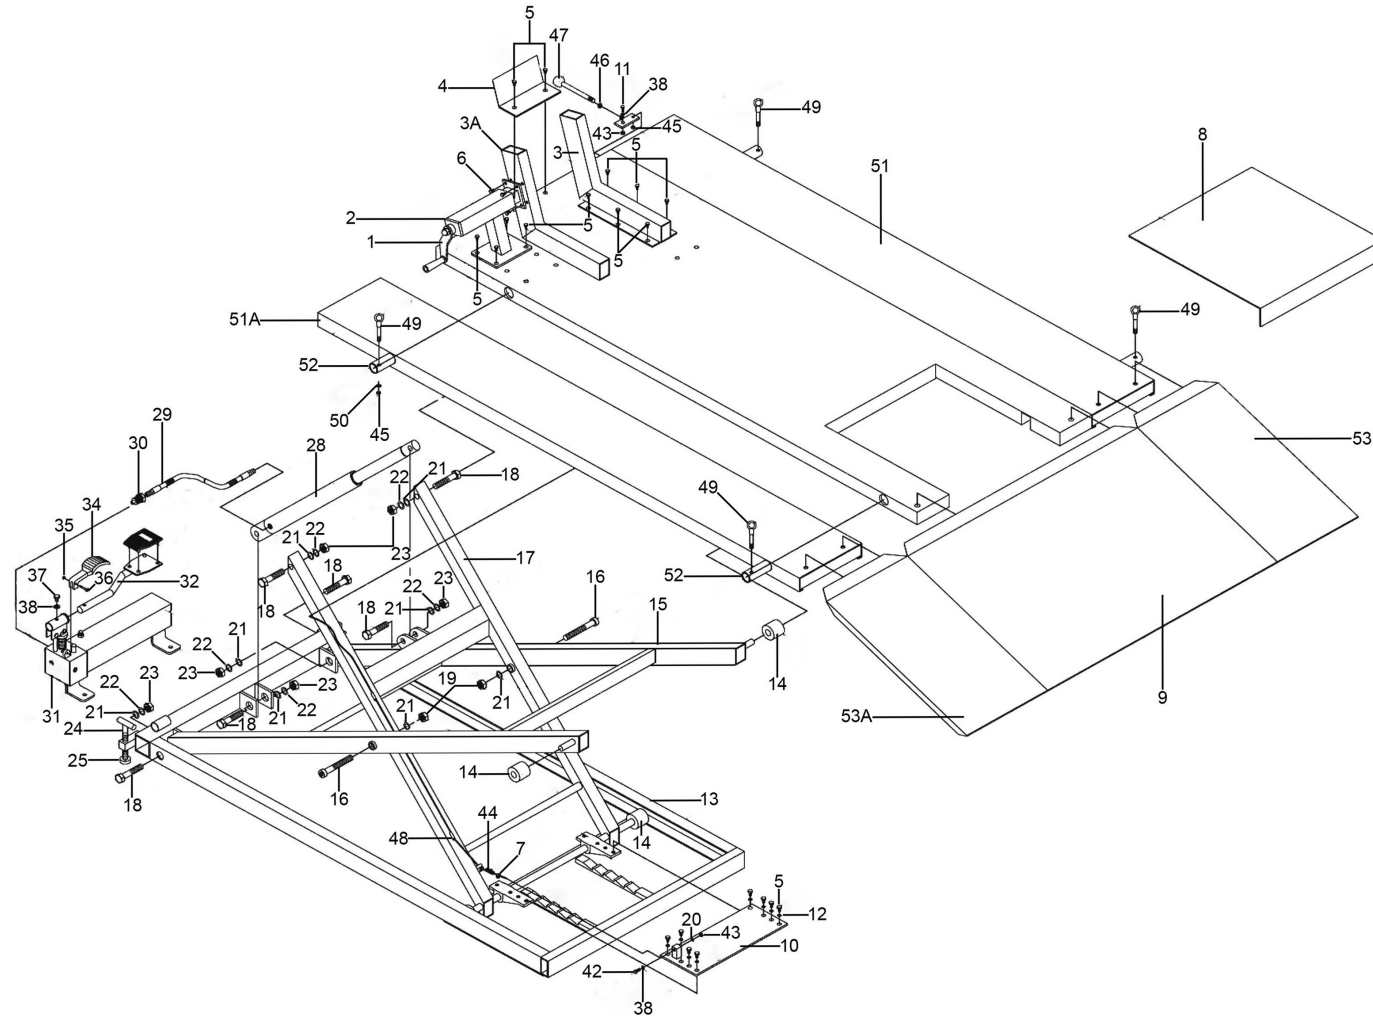

Parts Information:  
Mini Tractor/Quad/Motorcycle Lift 680kg Capacity Hydraulic  
Model No: MT680.V3

**NOTE:** It is our policy to continually improve products and as such we reserve the right to alter data, specifications and component parts without prior notice.

sales@sealey.co.uk

www.sealey.co.uk

Parts Information:  
Mini Tractor/Quad/Motorcycle Lift 680kg  
Capacity Hydraulic  
Model No: MT680.V3

Item	Part No.	Description
1	MT680.V3-01	Crank Handle
2	MT680.V3-02	Crank Handle Assembly
3	MT680.V4-03	Vice Jaw, Fixed
3A	MT680.V4-02	Vice Jaw, Moveable
4	MT680.V4-04	Stop Plate
5	MT680.V3-05	Hex Head Bolt M10 x 20mm
6	MT680.V3-06	Bolt
7	SN10.S	Steel Nut M10
8	MT680.V3-08	Sliding Plate
9	MT680.V3-09	Leading Plate
10	MT680.V4-10	Safety Plate Assembly
11	MT680.V3-11	Bolt M8 x 20mm
12	FWM16.S	Flat Washer M16
13	MT680.V2-13	Base Assembly
14	MT680.V4-14	Wheel, Fixed
15	MT680.V2-15	Lifting Arm 1
16	MT680.V2-16	Socket Head Bolt M16 x 140mm
17	MT680.V2-17	Lifting Arm 2
18	HHB1690.S	Hex Head Bolt M16 x 90mm
19	NLN16.S	Nyloc Nut M16
20	MT680.V2-20	Spring Washer M8
21	FWM10.S	Flat Washer M10
22	SWM16.S	Spring Washer M16
23	SN16.S	Steel Nut M16
24	MT680.V4-24	Adjusting Screw
25	MT680.V4-25	Rotatable Foot
28	MT680.V2-28	Cylinder
29	MT680.V4-28	Hydraulic Hose
30	MT680.V2-30	Coupler