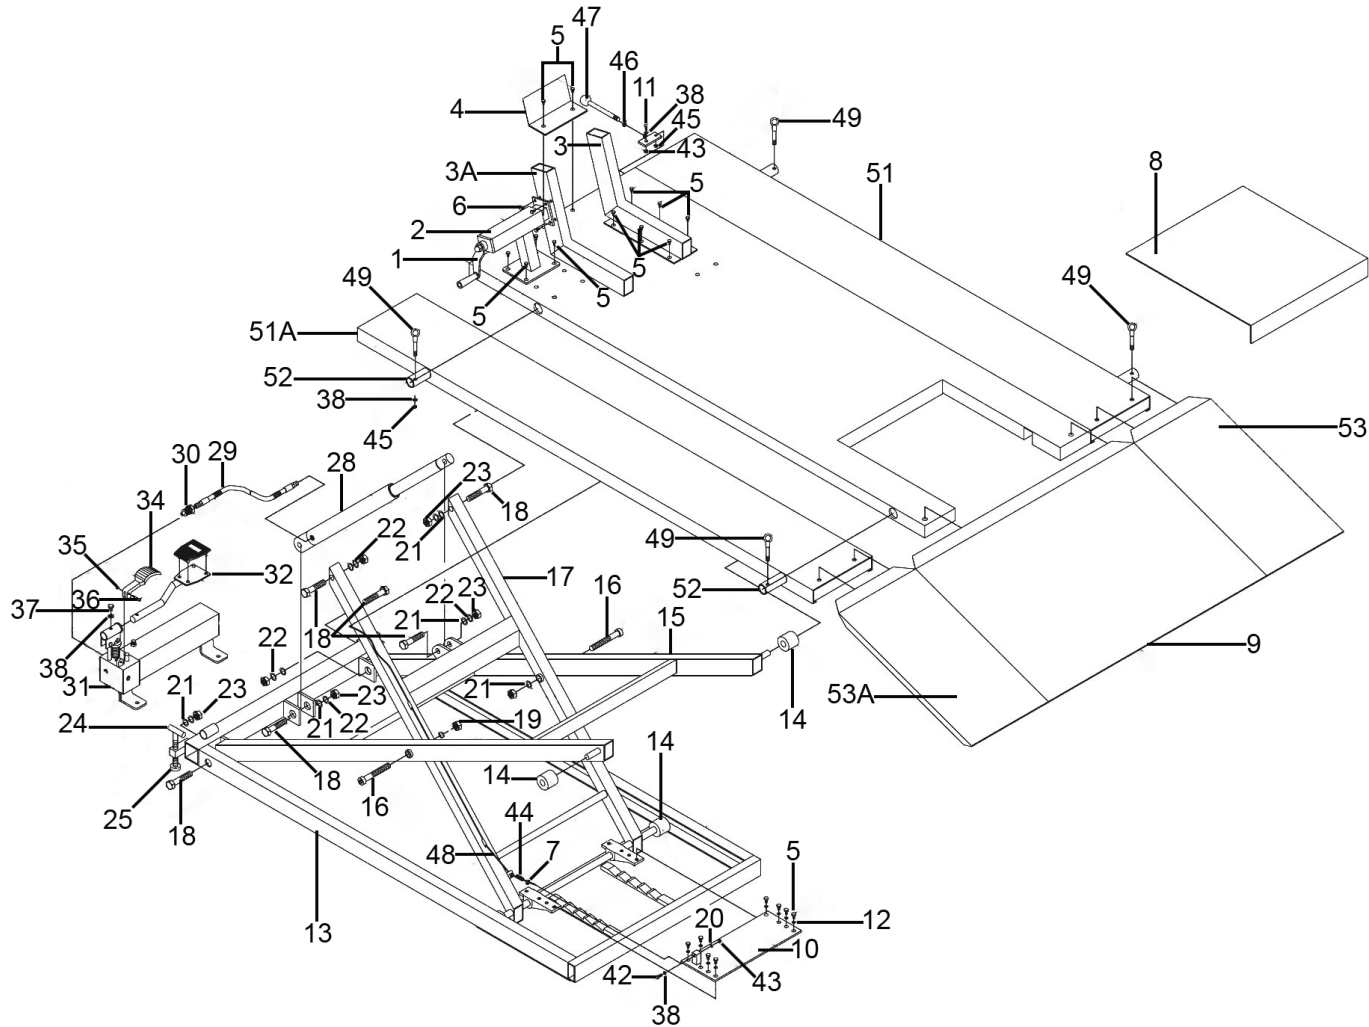

Parts Information:  
Mini Tractor/Quad/Motorcycle Lift 680kg Capacity Hydraulic  
Model No: MT680.V2

**NOTE:** It is our policy to continually improve products and as such we reserve the right to alter data, specifications and component parts without prior notice.

sales@sealey.co.uk

www.sealey.co.uk

Parts Information:  
Mini Tractor/Quad/Motorcycle Lift 680kg  
Capacity Hydraulic  
Model No: MT680.V2

Item	Part No.	Description
1	MT680.01	Platform
2	MT680.V2-02	Crank Handle Assembly
3	MT680.V2-03	Wheel Clamp, Right
3A	MT680.V2-03A	Wheel Clamp, Left
4	MT680.V2-04	Baffle Plate
5	MT680.V2-05	Hex Head Bolt M10 x 20mm
6	SS816.S	Hex Head Set Screw M8 x 16mm
7	SN10.S	Steel Nut M10
8	MT680.V3-08	Sliding Plate
9	MT680.V2-09	Leading Plate
10	MT680.V4-10	Safety Plate Assembly
11	MT680.V2-11	Bolt M8 x 20mm
12	FWM16.S	Flat Washer M16
13	MT680.V2-13	Base Assembly
14	MT680.V4-14	Wheel, Fixed
15	MT680.V2-15	Lifting Arm 1
16	MT680.V2-16	Socket Head Bolt M16 x 140mm
17	MT680.V2-17	Lifting Arm 2
18	HHB1690.S	Hex Head Bolt M16 x 90mm
19	NLN16.S	Nyloc Nut M16
20	MT680.V2-20	Spring Washer M8
21	FWM10.S	Flat Washer M10
22	SWM16.S	Spring Washer M16
23	SN16.S	Steel Nut M16
24	MT680.V4-24	Adjusting Screw
25	MT680.V4-25	Rotatable Foot