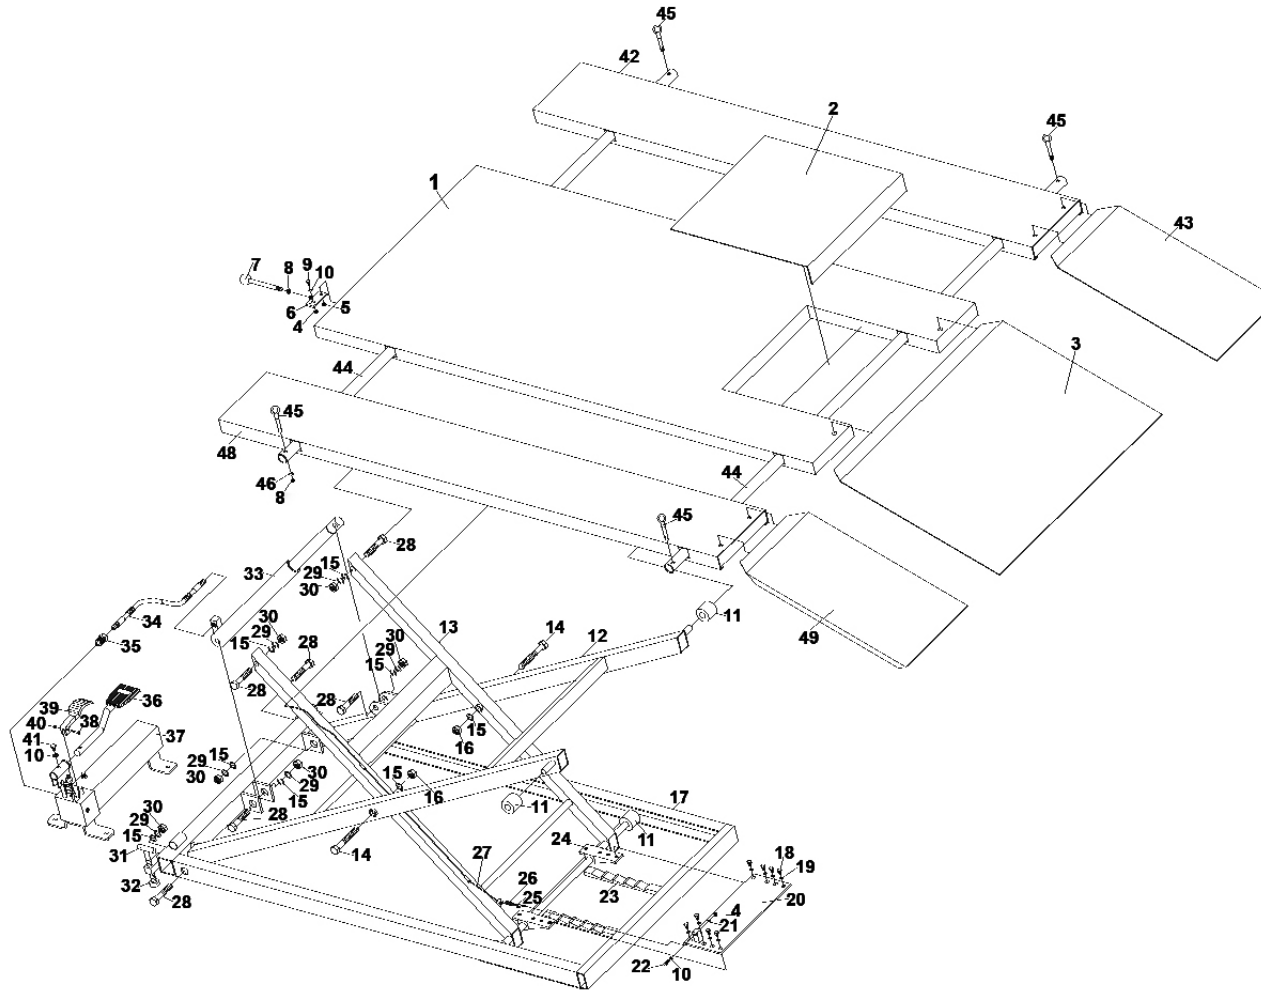

Parts Information:
Mini Tractor Lift Yankee 680kg Hydraulic
Model No: MT680

NOTE: It is our policy to continually improve products and as such we reserve the right to alter data, specifications and component parts without prior notice.

sales@sealey.co.uk

www.sealey.co.uk

Parts Information:
Mini Tractor Lift Yankee 680kg Hydraulic
Model No: MT680

Item	Part No.	Description
1	MT680.01	Platform
2	MT680.02	Sliding Plate
3	MT680.V2-09	Leading Plate
4	NLN8.S	Nyloc Nut M8
5	NLN10.S	Nyloc Nut M10
6	MT680.06	Link
7	MT680.07	Safety Handle
8	SN12.S	Steel Nut M12
9	MT680.09	Bolt
10	FWM8.S	Flat Washer M8
11	MT680.V4-14	Wheel, Fixed
12	MT680.12	Lifting Arm 1
13	MT680.13	Lifting Arm 2
14	MT680.14	Socket Head Bolt M16 x 140mm
15	MT680.15	Washer
16	NLN16.S	Nyloc Nut M16
17	MT680.17	Base Assembly
18	SS1020.S	Hex Head Set Screw M10 x 20mm
19	MT680.19	Washer
20	MT680.20	Lock Plate Assembly
21	SWM8.S	Spring Washer M8
22	MT680.22	Bolt
23	MT680.23	Safety Latch
24	MT680.24	Base, Locking Plate

Item	Part No.	Description
25	SN10.S	Steel Nut M10
26	MT680.26	Screw
27	MT680.27	Safety Wire
28	MT680.28	Bolt M16 x 90mm
29	SWM16.S	Spring Washer M16
30	SN16.S	Steel Nut M16
31	MT680.31	Adjusting Screw
32	MT680.32	Foot
33	MT680.V2-28	Cylinder
34	MT680.34	Oil Hose
35	MT680.V2-30	Coupler
36	MT680.V2-32	Foot Pedal, Lift
37	MT680.V2-31	Pump
38	MT680.38	Bolt
39	MT680.V2-34	Foot Pedal, Release
40	NLN6.S	Nyloc Nut M6
41	SS812.S	Hex Head Set Screw M8 x 12mm
42	MT680.42	Side Extension, Right
43	MT680.43	Ramp Extension, Right
44	MT680.44	Pipe, Extension Panel
45	MT680.45	Pin
46	MT680.46	Washer
48	MT680.48	Side Extension, Left
49	MT680.49	Ramp Extension, Left