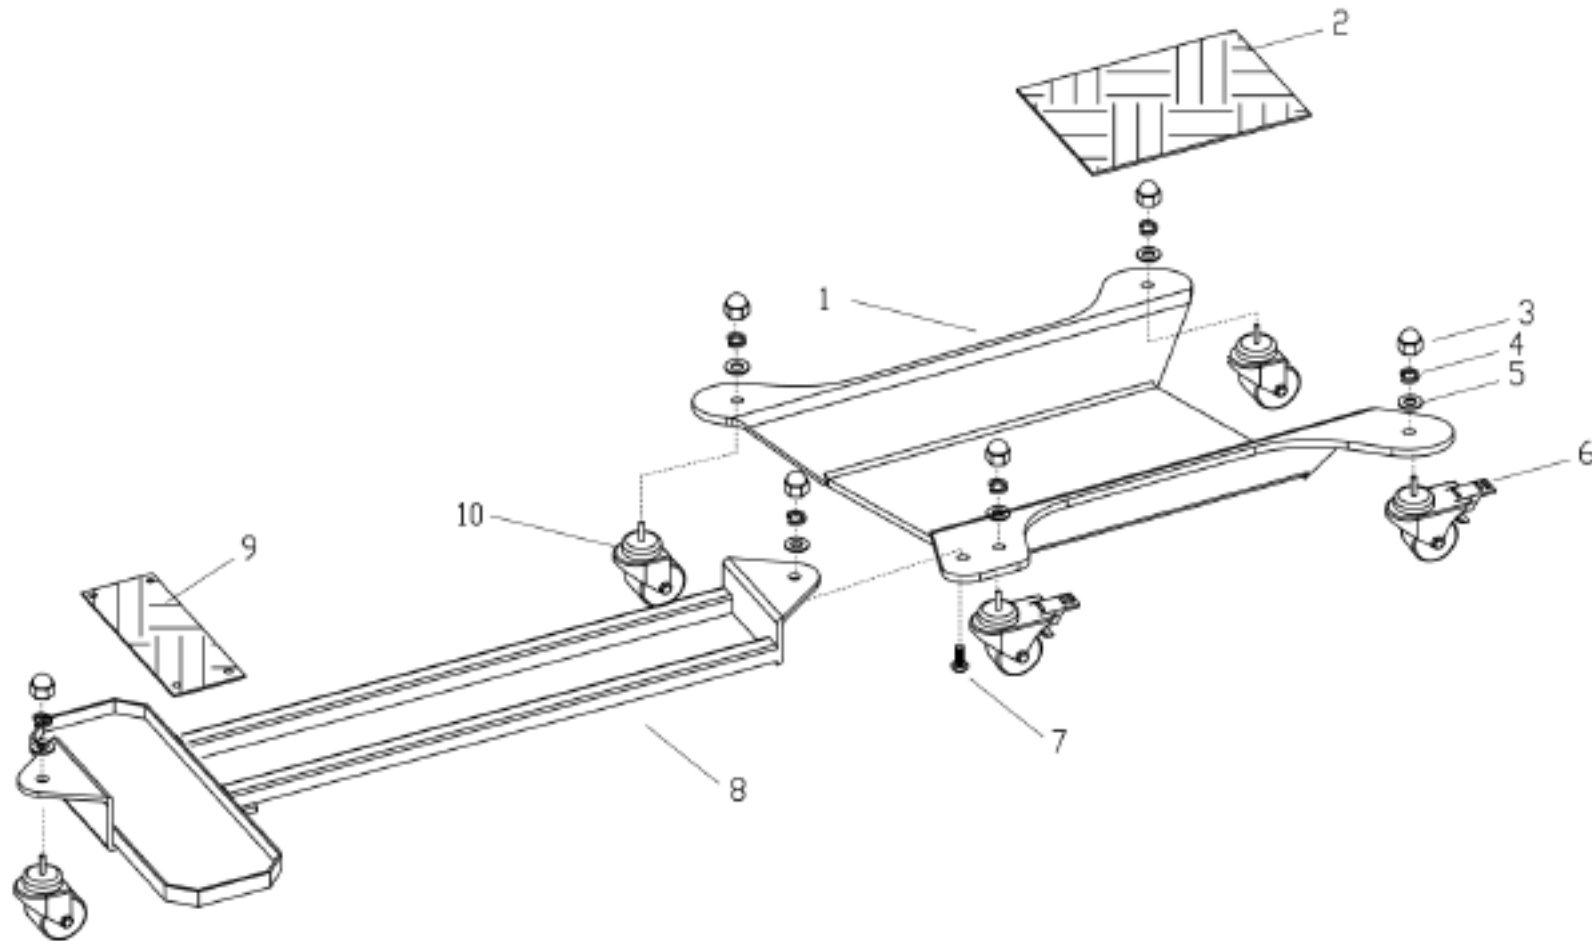

Parts Information:
Motorcycle Dolly Rear Wheel - Long Side Stand Type
Model No: MS064

NOTE: It is our policy to continually improve products and as such we reserve the right to alter data, specifications and component parts without prior notice.

01284 757500

01284 703534

sales@sealey.co.uk

www.sealey.co.uk

Parts Information:
**Motorcycle Dolly Rear Wheel - Long Side
Stand Type**
Model No: MS064

Item	Part No.	Description
1	MS064.01	FRAME
2	MS064.02	ALUMINIUM PLATE
3	SN12.SD	STEEL NUT M12 DOMED (SINGLE)
4	MS064.04	SPRING WASHER
5	MS064.05	FLAT WASHER

Item	Part No.	Description
6	MS064.06	WHEEL,CASTOR (W/BRAKE)(50x9x27x78)
7	MS064.07	BOLT M12
8	MS064.08	SUPPORTING ARM
9	MS064.09	ALUMINIUM PLATE (FOR SUPPORTING ARM)
10	MS064.10	WHEEL,CASTOR (50x9x27x78)