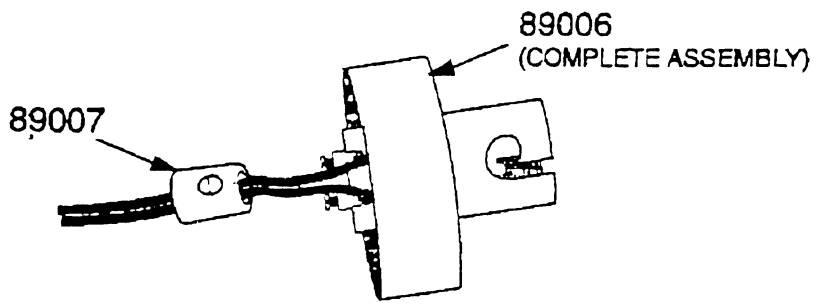

ML25K LOW VOLTAGE LAMP

- 301/GF LENS
- 301/RR RUBBER RING
- 301/DBC CLAMP
- 301/89006 BULB HOLDER
- 301/89007 CABLE CLAMP
- 301/89010 BODY
- 301/89012 LAMP HEAD

Original Date:	14/7/93
Issue Date:	18/11/93
Version Number:	0
Date Modified: