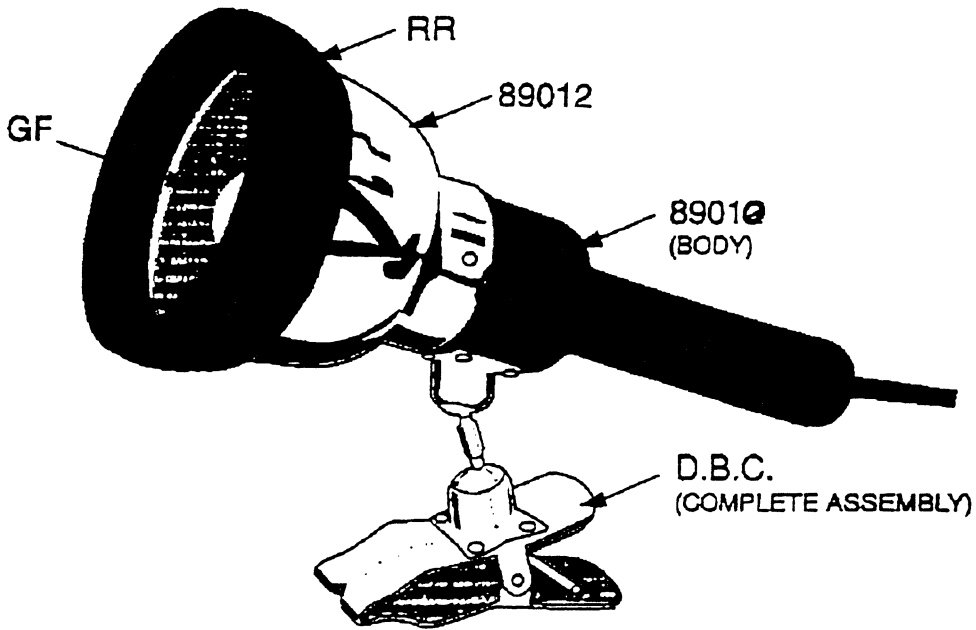

ML25K LOW VOLTAGE LAMP

- 301/GF LENS
- 301/RR RUBBER RING
- 301/DBC CLAMP
- 301/89006 BULB HOLDER
- 301/89007 CABLE CLAMP
- 301/89010 BODY
- 301/89012 LAMP HEAD

Original Date:	14/7/93
Issue Date:	18/11/93
Version Number:	0
Date Modified: