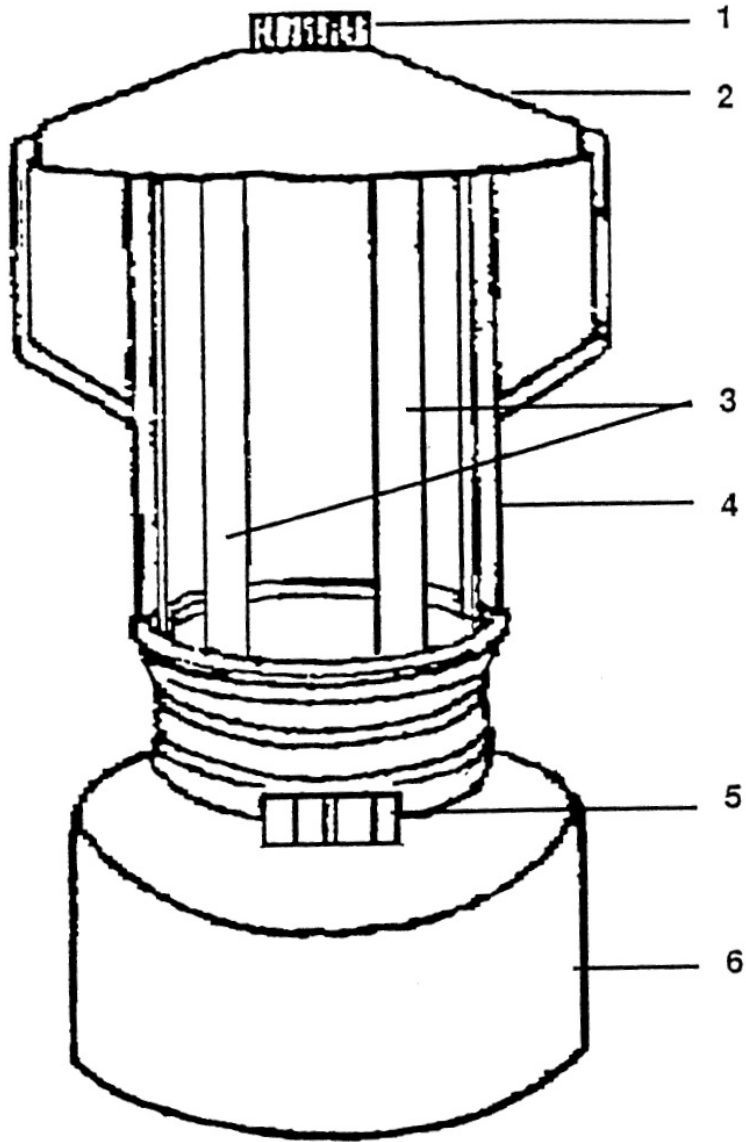

Parts Information:
Rechargeable Lantern 12V 200,000
Candlepower
Model No: ML110

Item	Part No.	Description
1	ML110/01	Knob
2	ML110/02	Cover
3	ML110/B	Tube, fluorescent 5-1/4" 4 watt

Item	Part No.	Description
4	ML110/04	Globe, transparent
5	ML110/05	Switch
6	ML110/06	Base