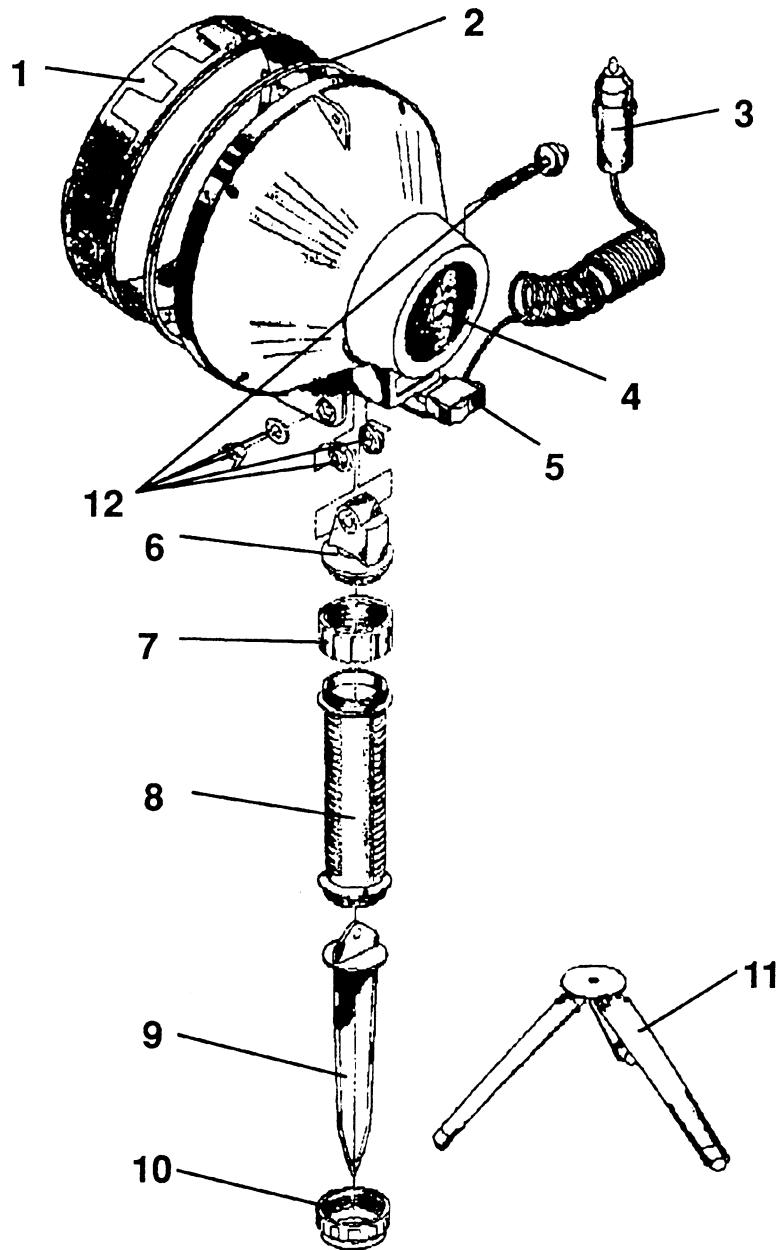

# PARTS DIAGRAM FOR SPOTLIGHTS, MODELS: ML90 & ML100

## PARTS LIST

POS.	PART NO.	DESCRIPTION
1	ML90/01	COVER, LENS RETAINING
2	ML90/02	LENS
3	ML90/03	PLUG, 12V CAR LIGHTER TYPE
4	ML90/B	BULB, ML90
	ML100/B	BULB, ML100
5	ML90/05	SWITCH, ROCKER TYPE
6	ML90/06	BRACKET, LAMP MOUNTING
7	ML90/07	RING, FIXING, UPPER
8	ML90/08	HANDLE
9	ML90/09	SPIKE
10	ML90/10	RING, FIXING, LOWER
11	ML90/11	TRIPOD
12	ML90/12	FIXING KIT (NUTS, BOLTS ETC.)