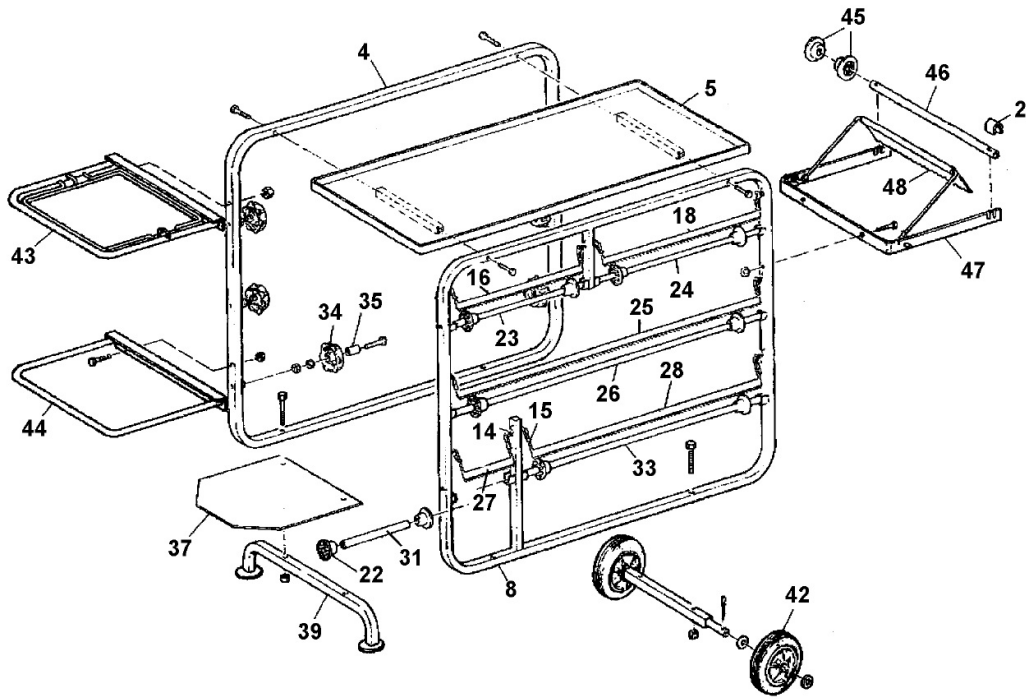

Parts Information:
**Masking Paper Dispenser 1 x 150, 300, 450,
 600 & 900mm Troll**
Model No: MK68

Item	Part No.	Description
2	MK68/02	Retainer, bar
4	MK68/04	Frame, rear
5	MK68/05	Tray, upper
8	MK68/08	Frame, front
14	MK68/14	Spring, right
15	MK68/15	Spring, left
16	MK68/16	Blade
18	MK68/18	Blade
22	MK68/22	Roll locator
23	MK68/23	Bar, paper 300mm
24	MK68/24	Bar, paper 450mm
25	MK68/25	Blade
26	MK68/26	Bar, paper 900mm
27	MK68/27	Blade

Item	Part No.	Description
28	MK68/28	Blade
31	MK68/31	Bar, paper 150mm
33	MK68/33	Bar, paper 600mm
34	MK68/34	Tape reel
35	MK68/35	Spacer
37	MK68/37	Support, waste bag
39	MK68/39	Support, frame
42	MK68/42	Wheel 149x40x14
43	MK68/43	Frame, waste bag
44	MK68/44	Frame, waste bag
45	MK68/45	Roll locator
46	MK68/46	Bar, paper
47	MK68/47	Frame
48	MK68/48	Blade