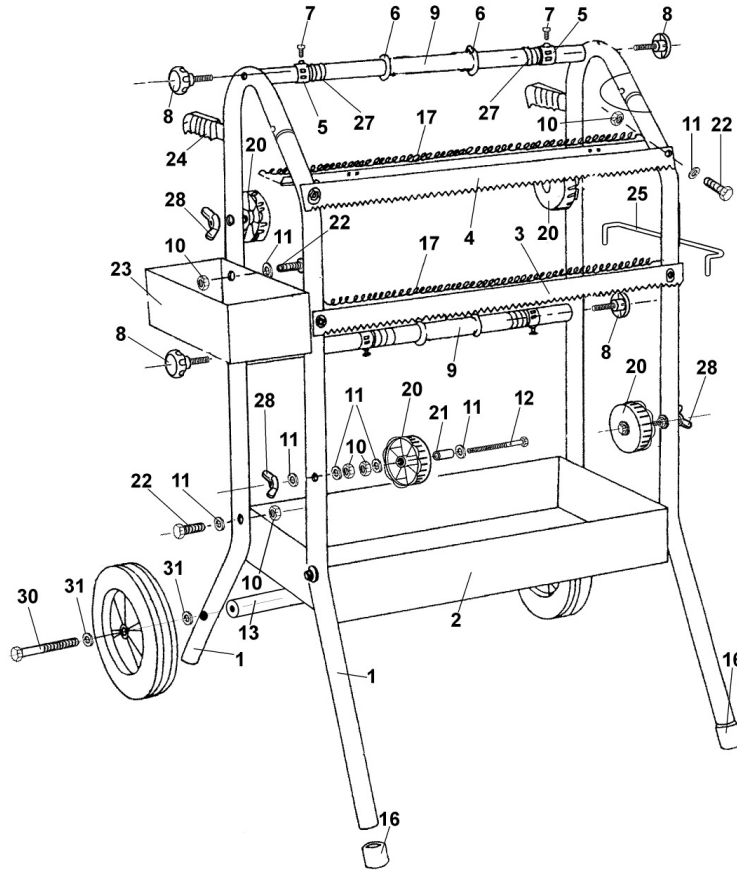

Parts Information:
**Masking Paper Dispenser 2 x 900mm
 Trolley**
Model No: MK67

Item	Part No.	Description
1	MK66/01	Frame
2	MK67/02	Tray
3	MK67/03	Bottom paper cutter
4	MK67/04	Top paper cutter
5	MK66/05	Paper retainer
6	MK66/06	Paper washer
7	MK66/07	Screw
8	MK65/24	Knob
9	MK67/09	Paper bar 900mm
10	MK67/10	Star lock nut
11	MK66/11	Washer
12	MK66/12	Bolt m6x38
13	MK67/13-B	Axle
14	MK66/14	Wheel, 220x48x10mm

Item	Part No.	Description
16	MK66/16	Tip foot
17	MK67/17	Cutter spring 60cm length
20	MK66.V3-08	Tape reel
21	MK66/21	Hub
22	MK66/22	Bolt
23	MK66/23	Top tray
24	MK66/24	Handle grip
25	MK66/25	Hanger
27	MK66/27	Retaining spring
28	MK66/28	1/4" unc wing nuts
29	MK66/FK	Fixing kit
30	HHB1090.S	Hex head bolt m10x90mm single
31	FWM10.S	Flat washer m10 single