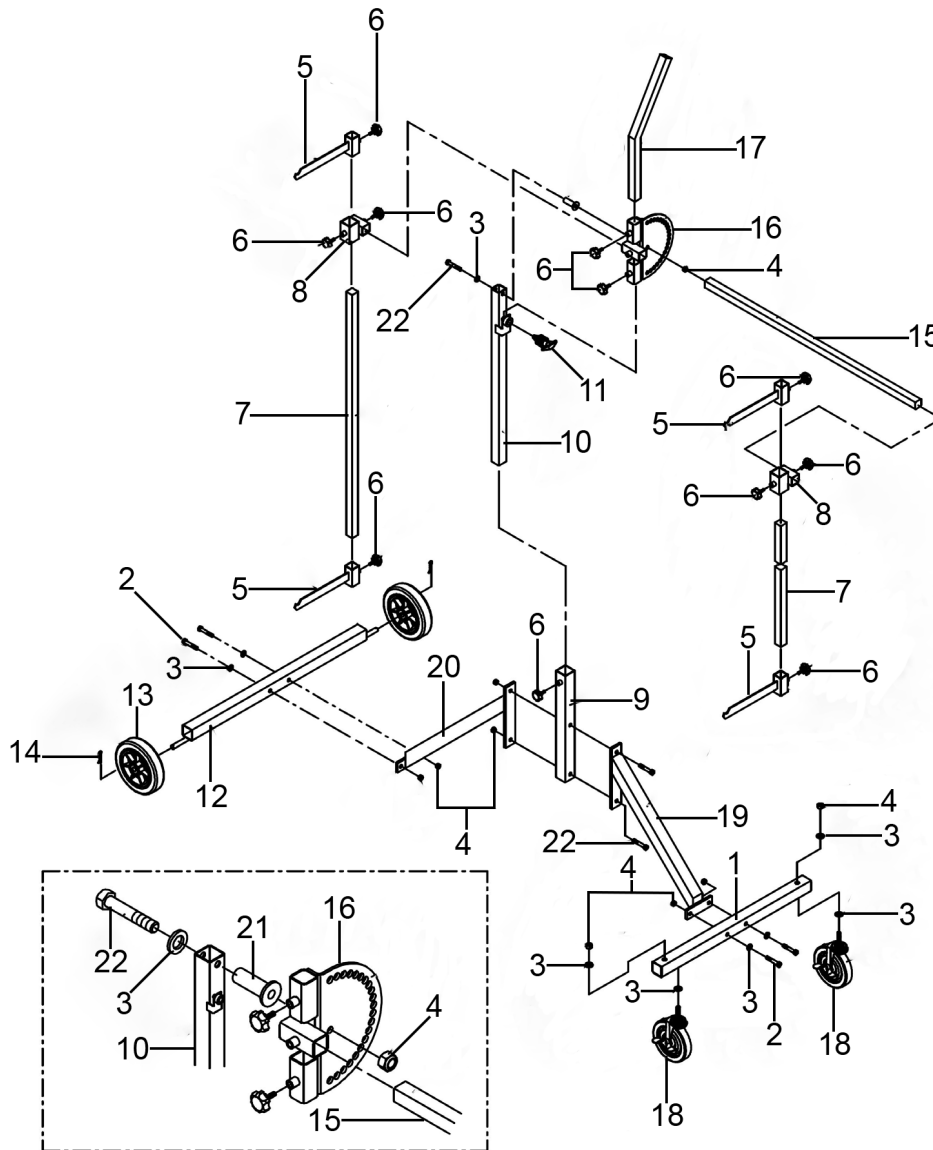

Parts Information:
Panel Stand - Door, Wing, Bonnet & Bumper
Model No: MK51.V2

Item	Part No.	Description
1	MK51.V2-01	Side Leg (Base Tube)
2	MK51.V2-02	Screw
3	MK51.V2-03	Washer
4	MK51.V2-04	Lock Nut
5	MK51.V2-05	Support For Upright (Set Tube)
6	MK51.V2-06	Knob
7	MK51.V2-07	Upright Frame, Side (Erect Tube)
8	MK51.V2-08	Support For Upright (Set Tube)
9	MK51.V2-09	Upright Frame Support (Bottom Erect Tube)
10	MK51.V2-10	Upright Frame (Top Erect Tube)
11	MK51.V2-11	Lock Pin
12	MK51.V2-12	Side Leg (Base Tube)

Item	Part No.	Description
13	MK51.V2-13	Wheel, Fixed
14	MK51.V2-14	Snap Ring
15	MK51.V2-15	Extension Frame
16	MK51.V2-16	Adjustable Angle Bracket
17	MK51.V2-17	Extension Frame
18	MK51.V2-18	Wheel, Swivel Castor (w/Brake)
19	MK51.V2-19	Base Support (Oblique Tube)
20	MK51.V2-20	Base Support (Oblique Tube)
21	MK51.V2-21	Bushing
22	MK51.V2-22	Screw 3/8" x 2-1/2"
--	MK51.V2-S	Spanner (Not Shown)