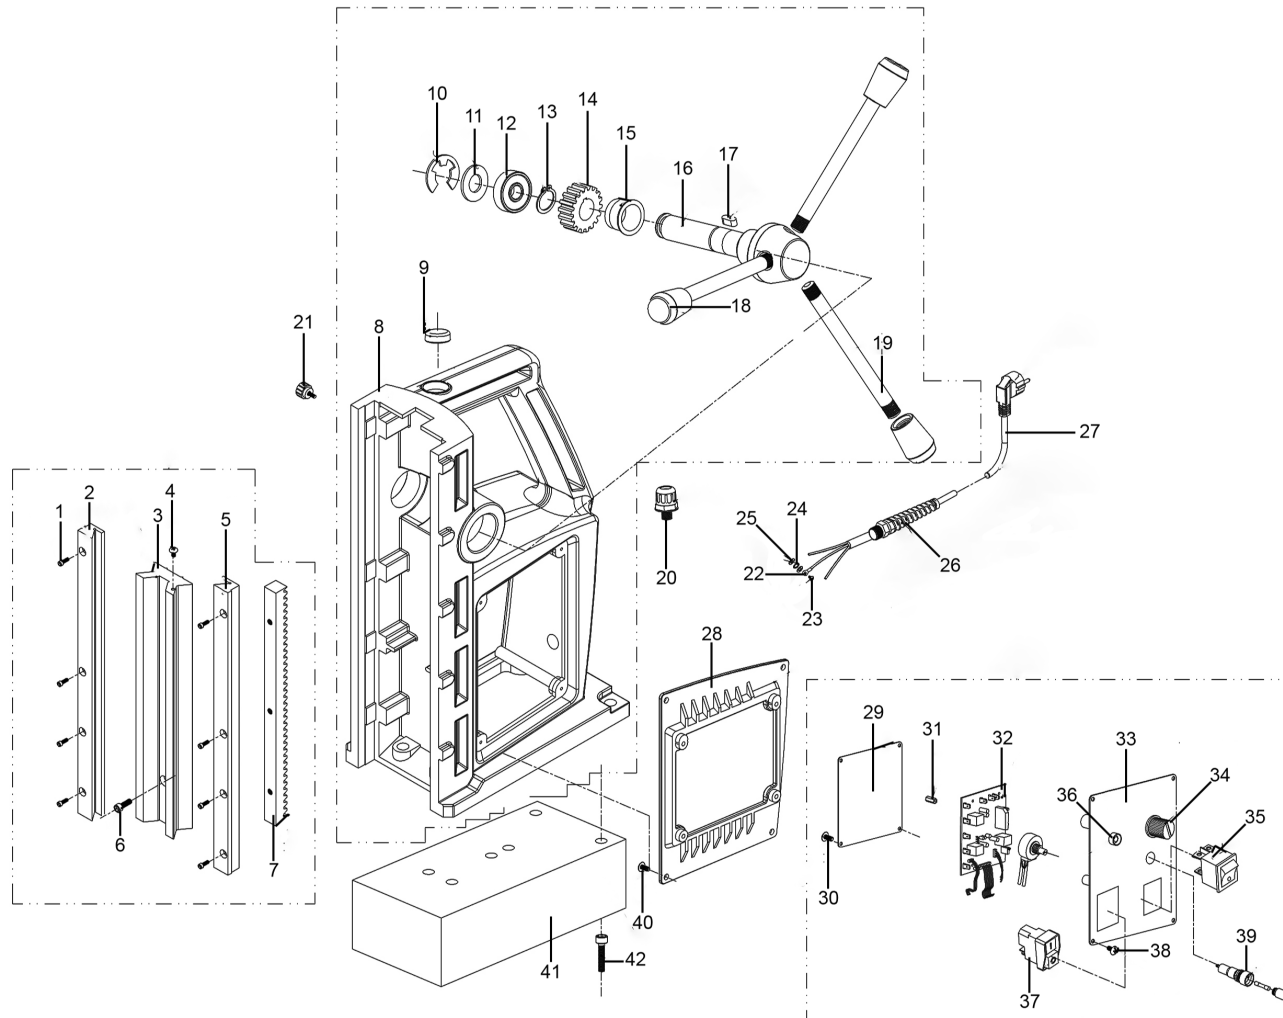

Parts Information:
Magnetic Drilling Machine Heavy-Duty 60mm 230V
Model No: MAG60230VHD

NOTE: It is our policy to continually improve products and as such we reserve the right to alter data, specifications and component parts without prior notice.

sales@sealey.co.uk

www.sealey.co.uk

Parts Information:
**Magnetic Drilling Machine Heavy-Duty
60mm 230V
Model No: MAG60230VHD**

Item	Part No.	Description
1	SCB615.SB	Socket Cap Bolt M6 X 15mm Black
2	MAG60230VHD.B02	Left Rail Track Bar
3	MAG60230VHD.B03	Lifting Board
4	MAG60230VHD.B04	Screw
5	MAG60230VHD.B05	Right Rail Track Bar
6	MAG60230VHD.B06	Screw
7	MAG60230VHD.B07	Rack
8	MAG60230VHD.B08	Frame
9	MAG60230VHD.B09	Level Bubble
10	MAG60230VHD.B10	Back-up Ring
11	MAG60230VHD.B11	Gasket
12	MAG60230VHD.B12	Bearing '6903'
13	MAG60230VHD.B13	E-Ring
14	MAG60230VHD.B14	Gear
15	MAG60230VHD.B15	Hose Coupler
16	MAG60230VHD.B16	Lifting Gear Shaft
17	MAG60230VHD.B17	Woodruff Key
18	MAG60230VHD.B18	Handle Bar Knob
19	MAG60230VHD.B19	Handle Bar
20	MAG60230VHD.B20	Locking Shaft Bolt
21	MAG60230VHD.B21	Lock Screw