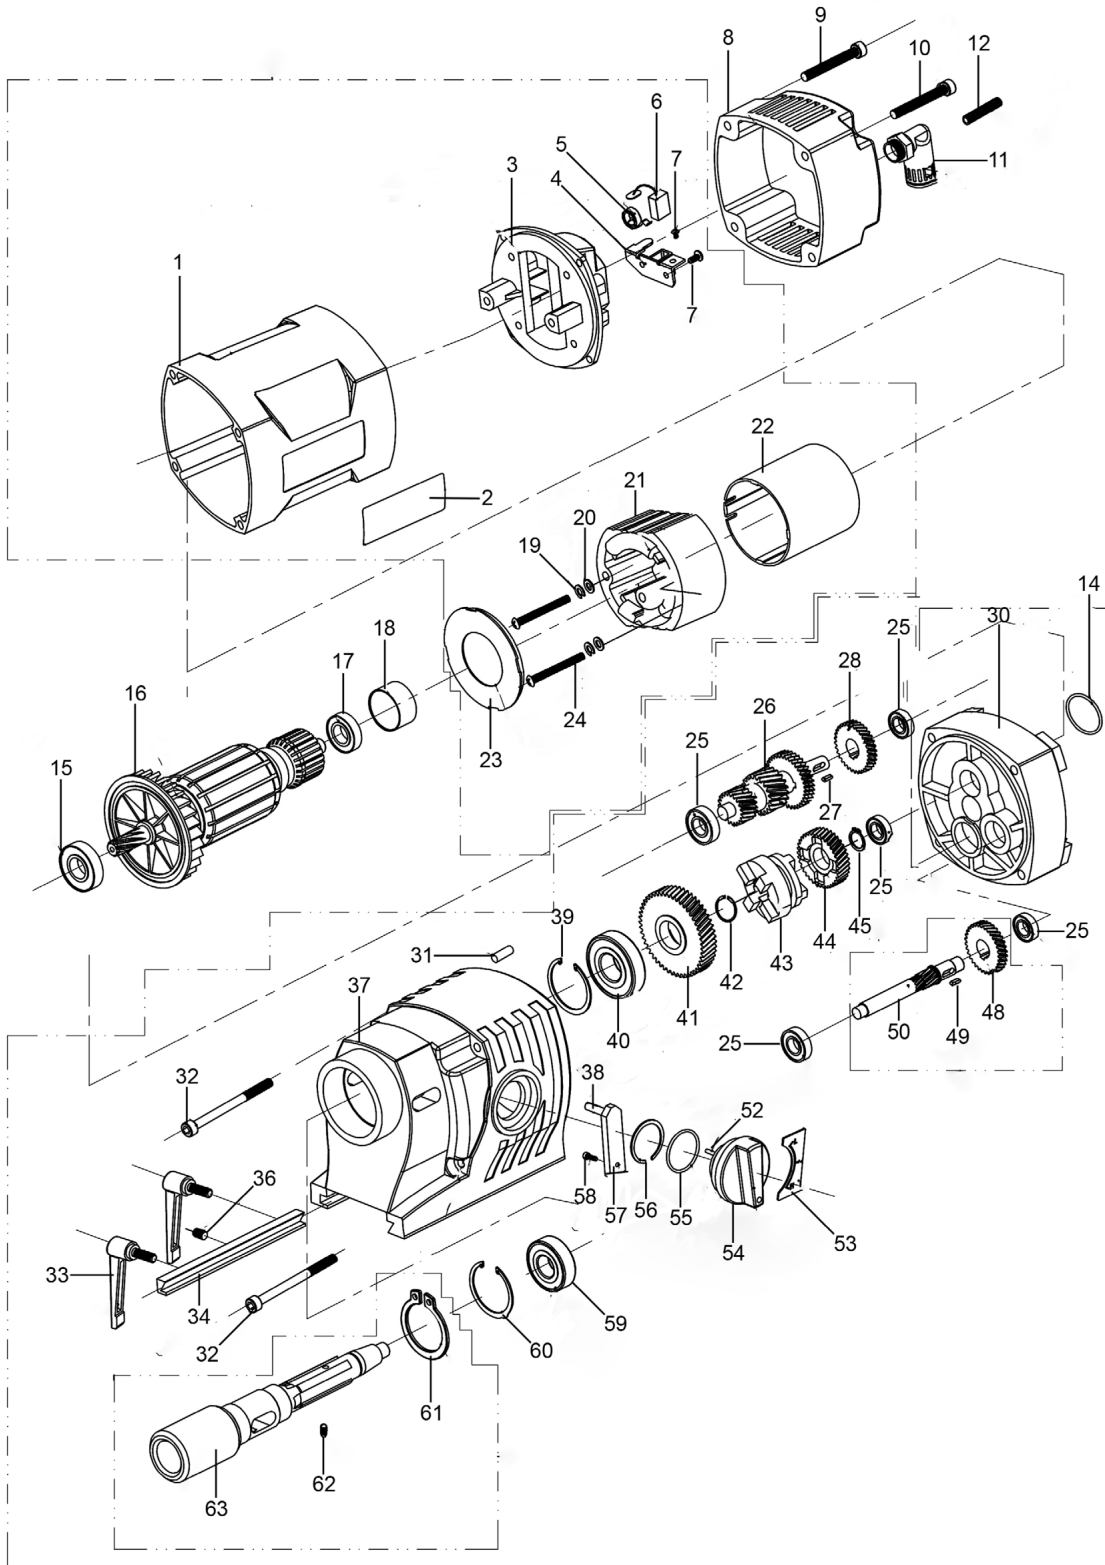

NOTE: It is our policy to continually improve products and as such we reserve the right to alter data, specifications and component parts without prior notice. There may be alternative versions of this product, please contact us should you require this information.

IMPORTANT: No liability is accepted for incorrect use of product. Spare parts must be fitted by a competent person

WARRANTY: Guarantee is 12 months from purchase date, proof of which will be required for any claim.

Sealey Group, Kempson Way, Suffolk Business Park, Bury St Edmunds, Suffolk. IP32 7AR

01284 757500

01284 703534

sales@sealey.co.uk

www.sealey.co.uk