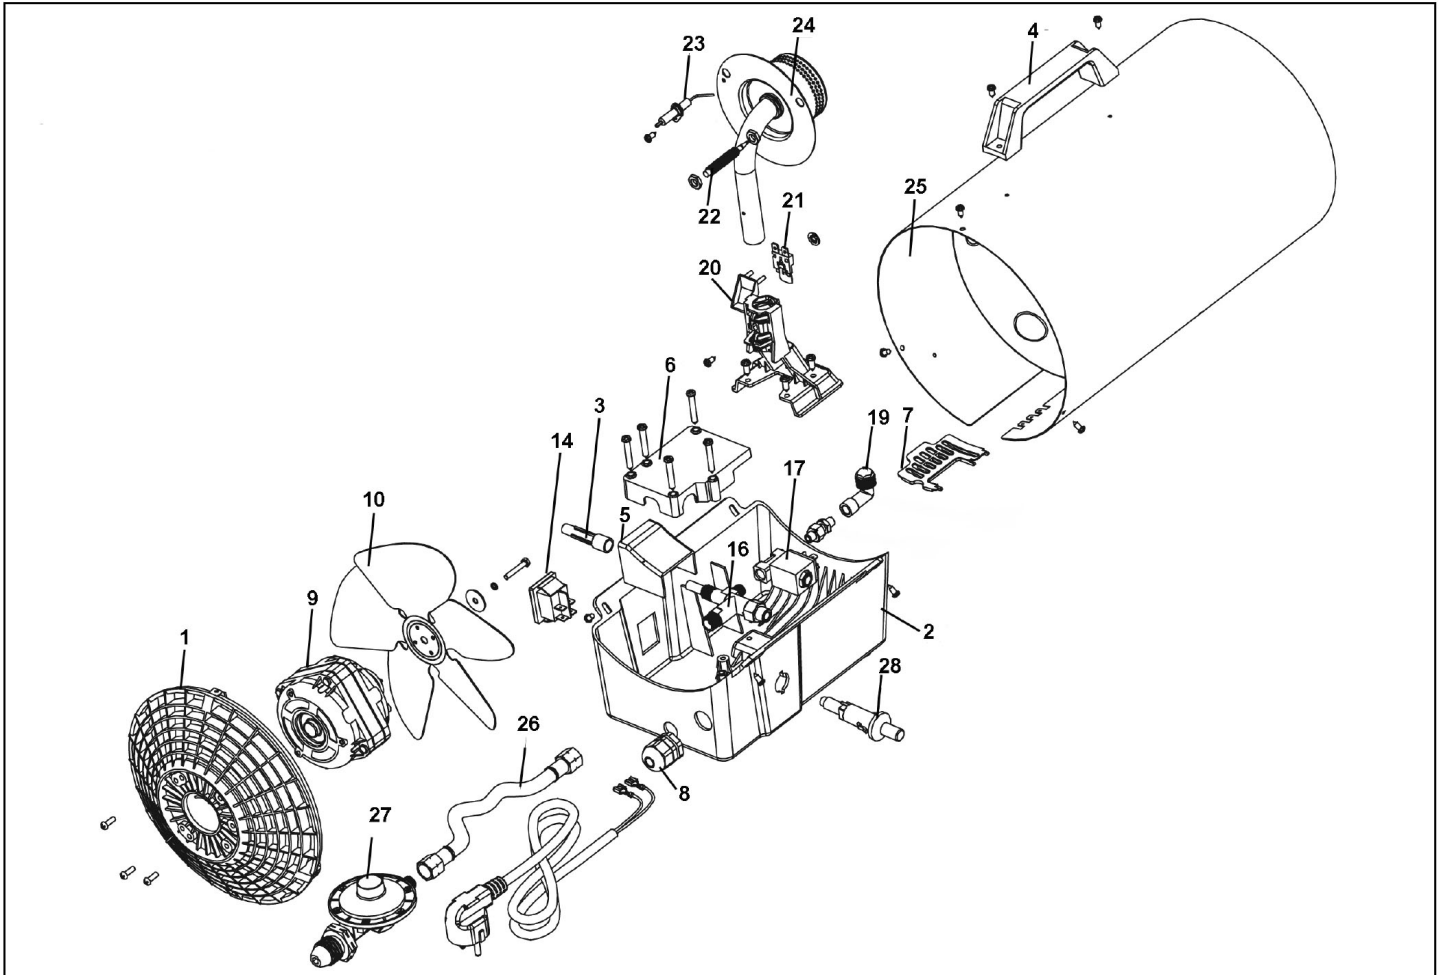

Parts Information:  
**Space Warmer® Propane Heater 51,000Btu/hr**  
**Model No: LP601**

Item	Part No.	Description
1	LP351.01	Motor Grid
2	LP351.02	Chamber
3	LP351.03	Gas Valve Button
4	LP351.04	Handle
5	LP351.05	Cover
6	LP351.06	Positioning Cover
7	LP351.07	Protecting Cover
8	LP351.08	Power Cord Fastener
9	LP351.09	Motor
10	LP351.10	Fan
14	120/122381	Switch, Green Rocker
16	LP351.16	Gas Control Valve

Item	Part No.	Description
17	LP351.17	Solenoid Valve
19	LP351.19	Nozzle
20	LP351.20	Burner Stand
21	LP351.21	Thermostat
22	LP351.22	Thermo-Element
23	LP351.23	Igniting Electrode (C/W Wire)
24	LP351.24	Burner Set
25	LP451.25	Housing Assembly
26	LP351.26	Gas Hose (l:1500 1/4"f)
27	LP601.27	Regulator 500mbar
28	LP351.28	Piezo-Ignitor