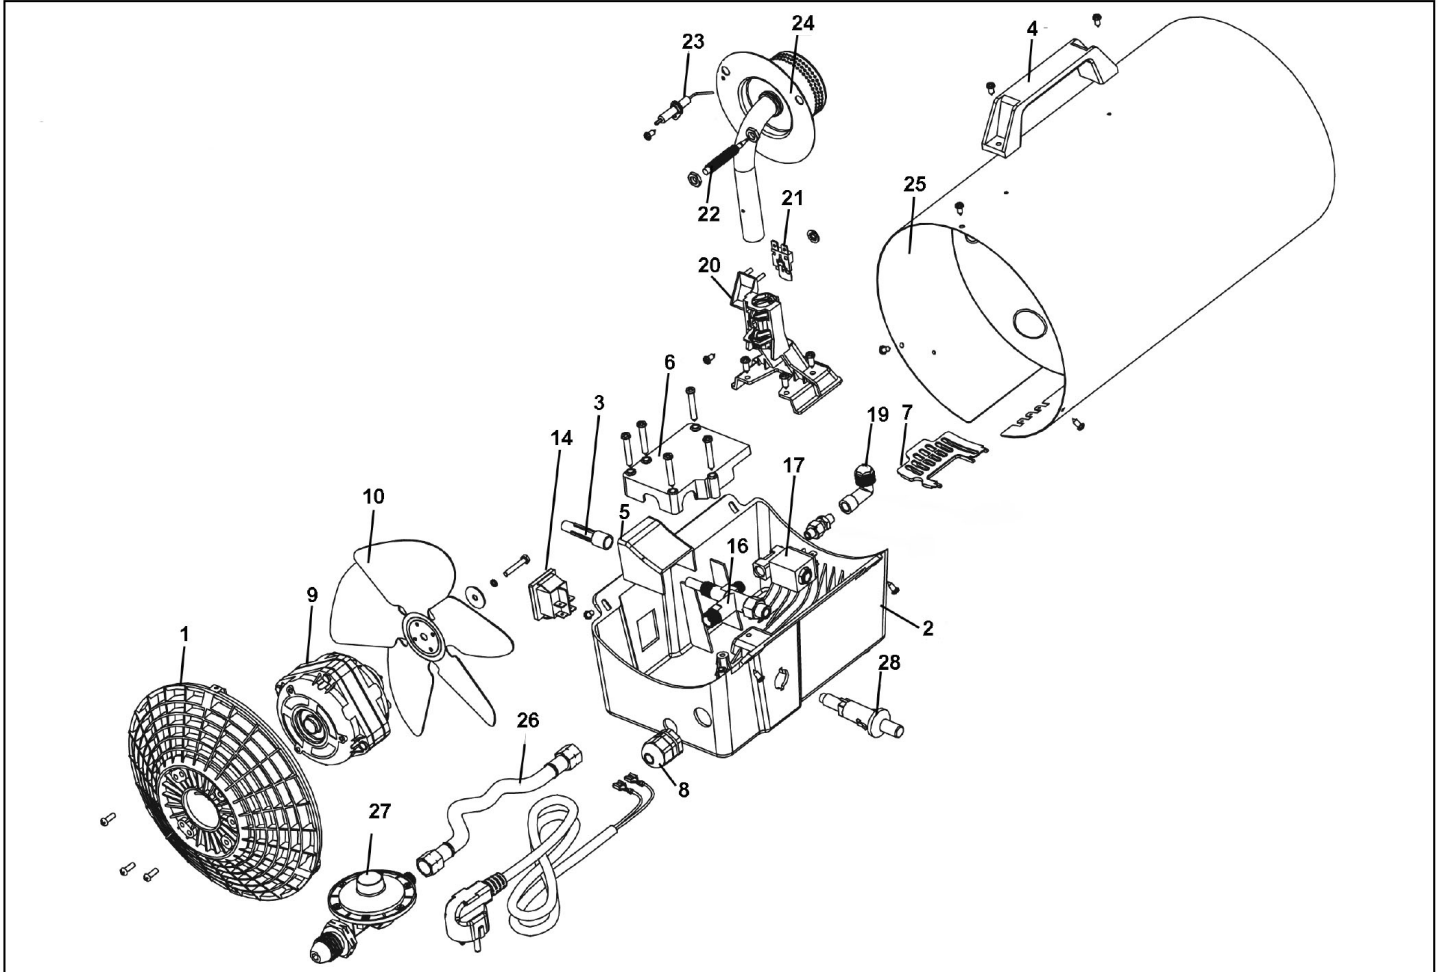

Parts Information:
Space Warmer® Propane Heater 51,000Btu/hr - Stainless Steel
Model No: LP601S

Item	Part No.	Description
1	LP351.01	Motor Grid
2	LP351.02	Chamber
3	LP351.03	Gas Valve Button
4	LP351.04	Handle
5	LP351.05	Cover
6	LP351.06	Positioning Cover
7	LP351.07	Protecting Cover
8	LP351.08	Power Cord Fastener
9	LP351.09	Motor
10	LP351.10	Fan
14	120/122381	Switch, Green Rocker
16	LP351.16	Gas Control Valve

Item	Part No.	Description
17	LP351.17	Solenoid Valve
19	LP351.19	Nozzle
20	LP351.20	Burner Stand
21	LP351.21	Thermostat
22	LP351.22	Thermo-Element
23	LP351.23	Igniting Electrode (C/W Wire)
24	LP351.24	Burner Set
25	LP451S.25	Housing Assembly
26	LP351.26	Gas Hose (l:1500 1/4" f)
27	LP601.27	Regulator 500mbar
28	LP351.28	Piezo-Ignitor