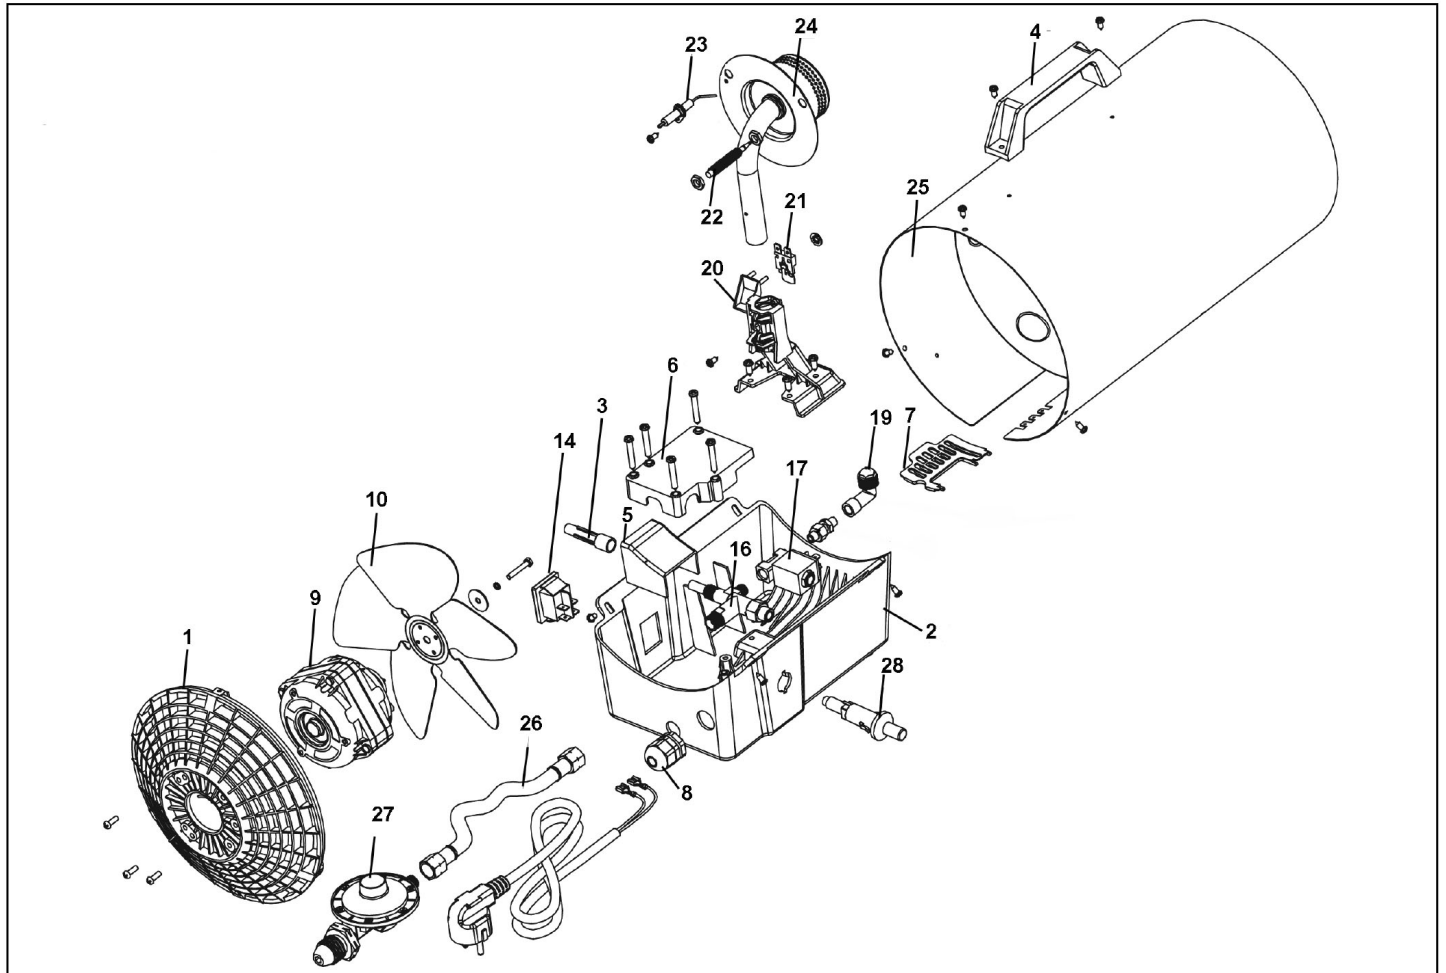

Parts Information:  
**Space Warmer® Propane Heater**  
**40,900Btu/hr**  
**Model No: LP451**

Item	Part No.	Description
1	LP351.01	Motor Grid
2	LP351.02	Chamber
3	LP351.03	Gas Valve Button
4	LP351.04	Handle
5	LP351.05	Cover
6	LP351.06	Positioning Cover
7	LP351.07	Protecting Cover
8	LP351.08	Power Cord Fastener
9	LP351.09	Motor
10	LP351.10	Fan
14	120/122381	Switch, Green Rocker
16	LP351.16	Gas Control Valve

Item	Part No.	Description
17	LP351.17	Solenoid Valve
19	LP451.19	Nozzle
20	LP351.20	Burner Stand
21	LP351.21	Thermostat
22	LP351.22	Thermo-Element
23	LP351.23	Igniting Electrode (C/W Wire)
24	LP351.24	Burner Set
25	LP451.25	Housing Assembly
26	LP351.26	Gas Hose (l:1500 1/4" f)
27	LP351.27	Regulator 300mbar
28	LP351.28	Piezo-Ignitor