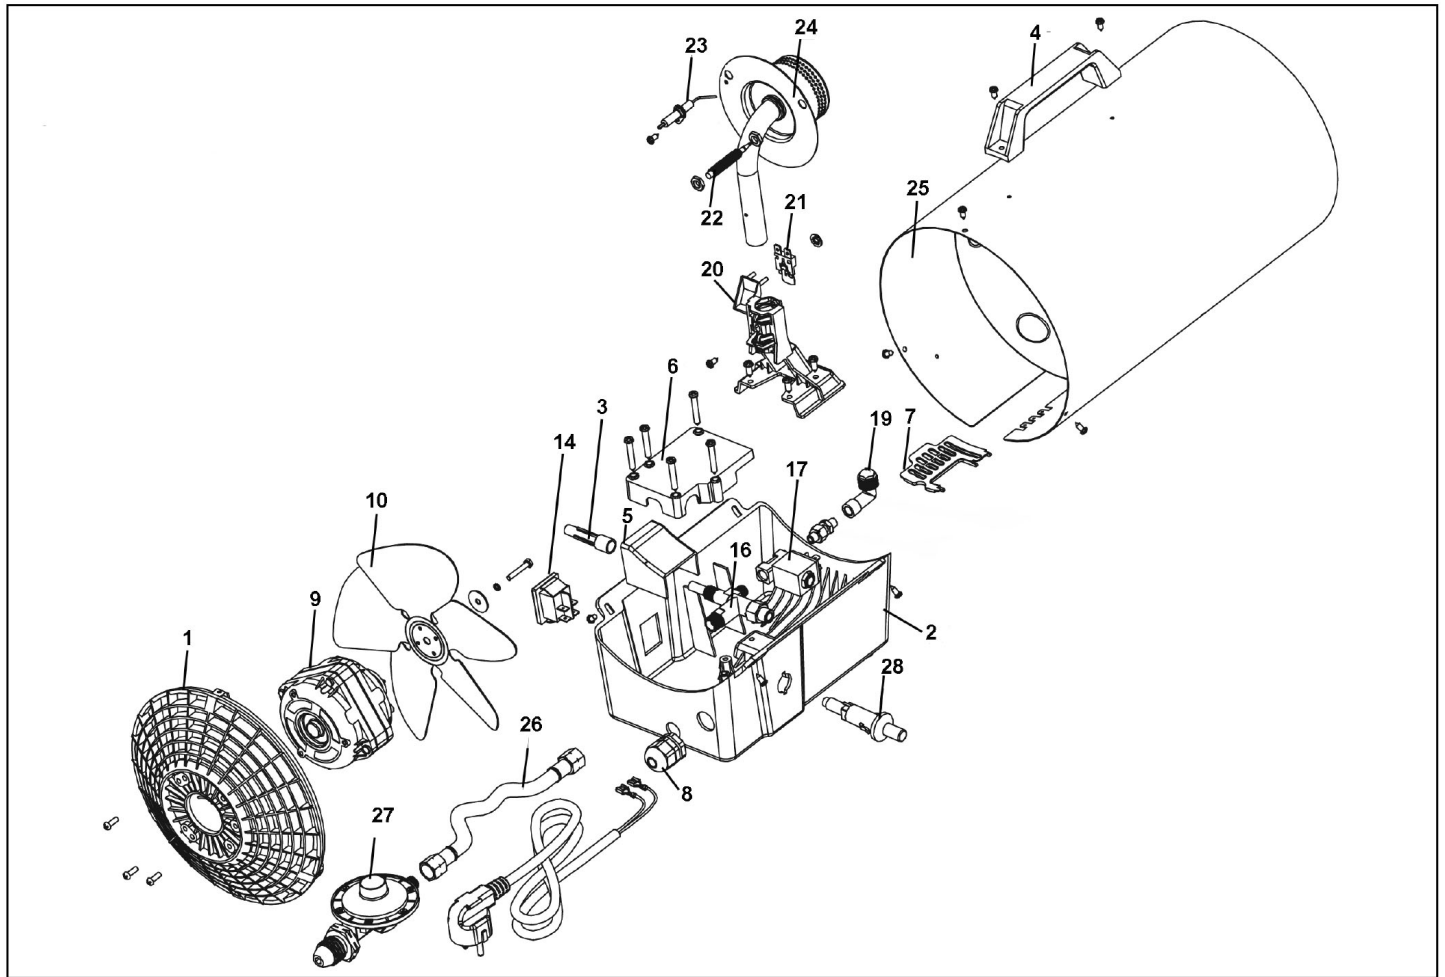

Parts Information:
Space Warmer® Propane Heater
40,900Btu/hr - Stainless Steel
Model No: LP451S

Item	Part No.	Description
1	LP351.01	Motor Grid
2	LP351.02	Chamber
3	LP351.03	Gas Valve Button
4	LP351.04	Handle
5	LP351.05	Cover
6	LP351.06	Positioning Cover
7	LP351.07	Protecting Cover
8	LP351.08	Power Cord Fastener
9	LP351.09	Motor
10	LP351.10	Fan
14	120/122381	Switch, Green Rocker
16	LP351.16	Gas Control Valve

Item	Part No.	Description
17	LP351.17	Solenoid Valve
19	LP451.19	Nozzle
20	LP351.20	Burner Stand
21	LP351.21	Thermostat
22	LP351.22	Thermo-Element
23	LP351.23	Igniting Electrode (C/W Wire)
24	LP351.24	Burner Set
25	LP451S.25	Housing Assembly
26	LP351.26	Gas Hose (l:1500 1/4"f)
27	LP351.27	Regulator 300mbar
28	LP351.28	Piezo-Ignitor