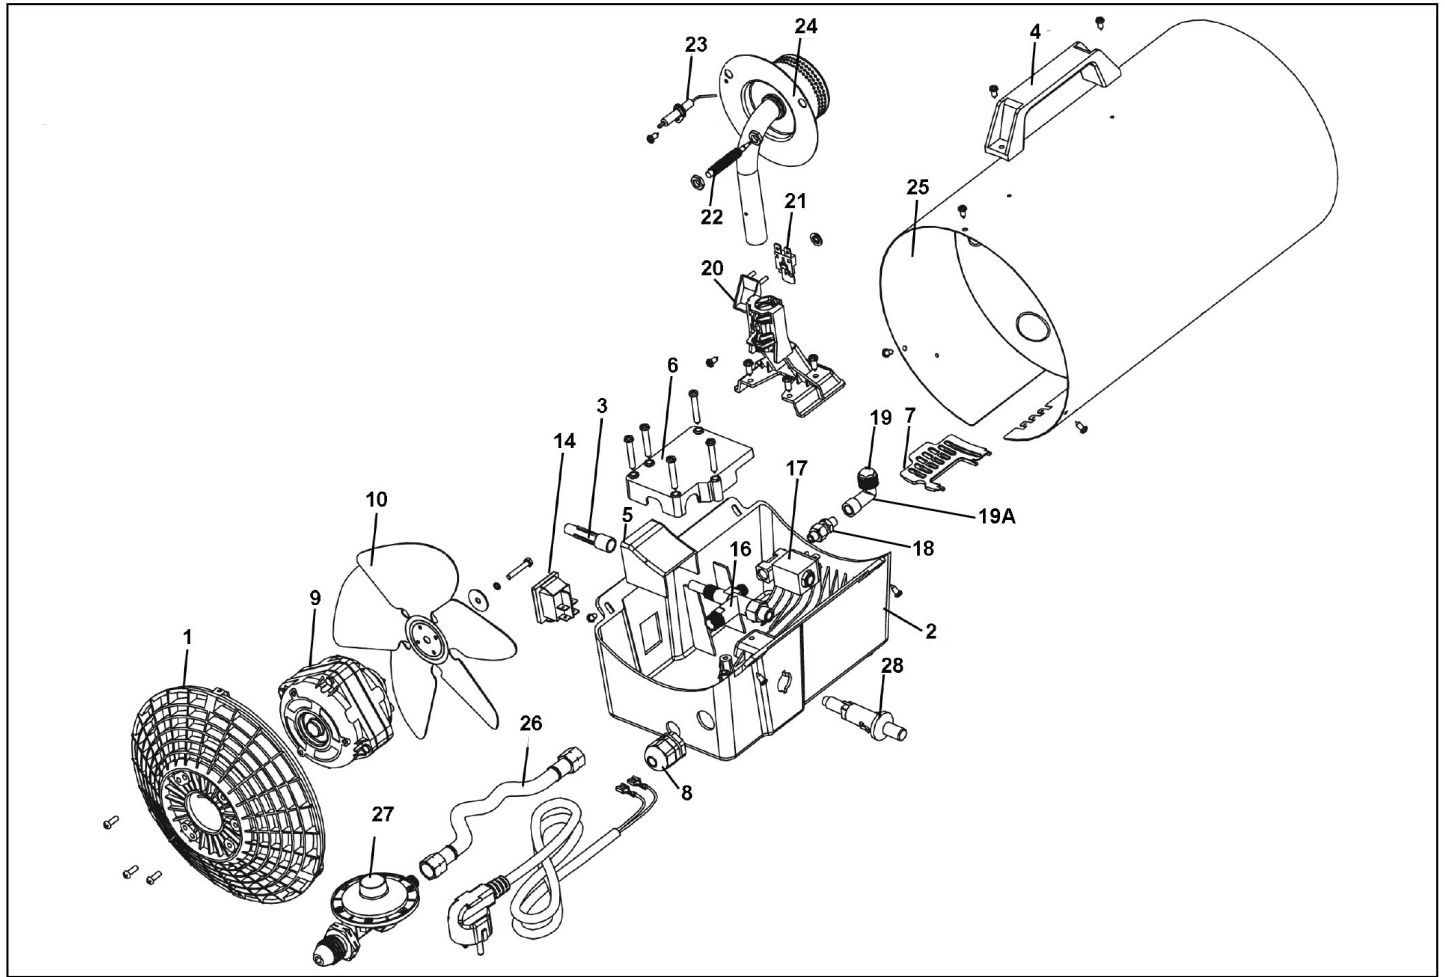

Parts Information:
Space Warmer® Propane Heater
34,000Btu/hr
Model No: LP351

Item	Part No.	Description
1	LP351.01	Motor Grid
2	LP351.02	Chamber
3	LP351.03	Gas Valve Button
4	LP351.04	Handle
5	LP351.05	Cover
6	LP351.06	Positioning Cover
7	LP351.07	Protecting Cover
8	LP351.08	Power Cord Fastener
9	LP351.09	Motor
10	LP351.10	Fan
14	120/122381	Switch, Green Rocker
16	LP351.16	Gas Control Valve
17	LP351.17	Solenoid Valve

Item	Part No.	Description
18	LP351.18	Connecting Thread Bar
19	LP351.19	Nozzle
19A	LP351.19-A	Elbow
20	LP351.20	Burner Stand
21	LP351.21	Thermostat
22	LP351.22	Thermo-Element
23	LP351.23	Igniting Electrode (C/W Wire)
24	LP351.24	Burner Set
25	LP351.25	Housing Assembly
26	LP351.26	Gas Hose (l:1500 1/4" f)
27	LP351.27	Regulator 300mbar
28	LP351.28	Piezo-Ignitor