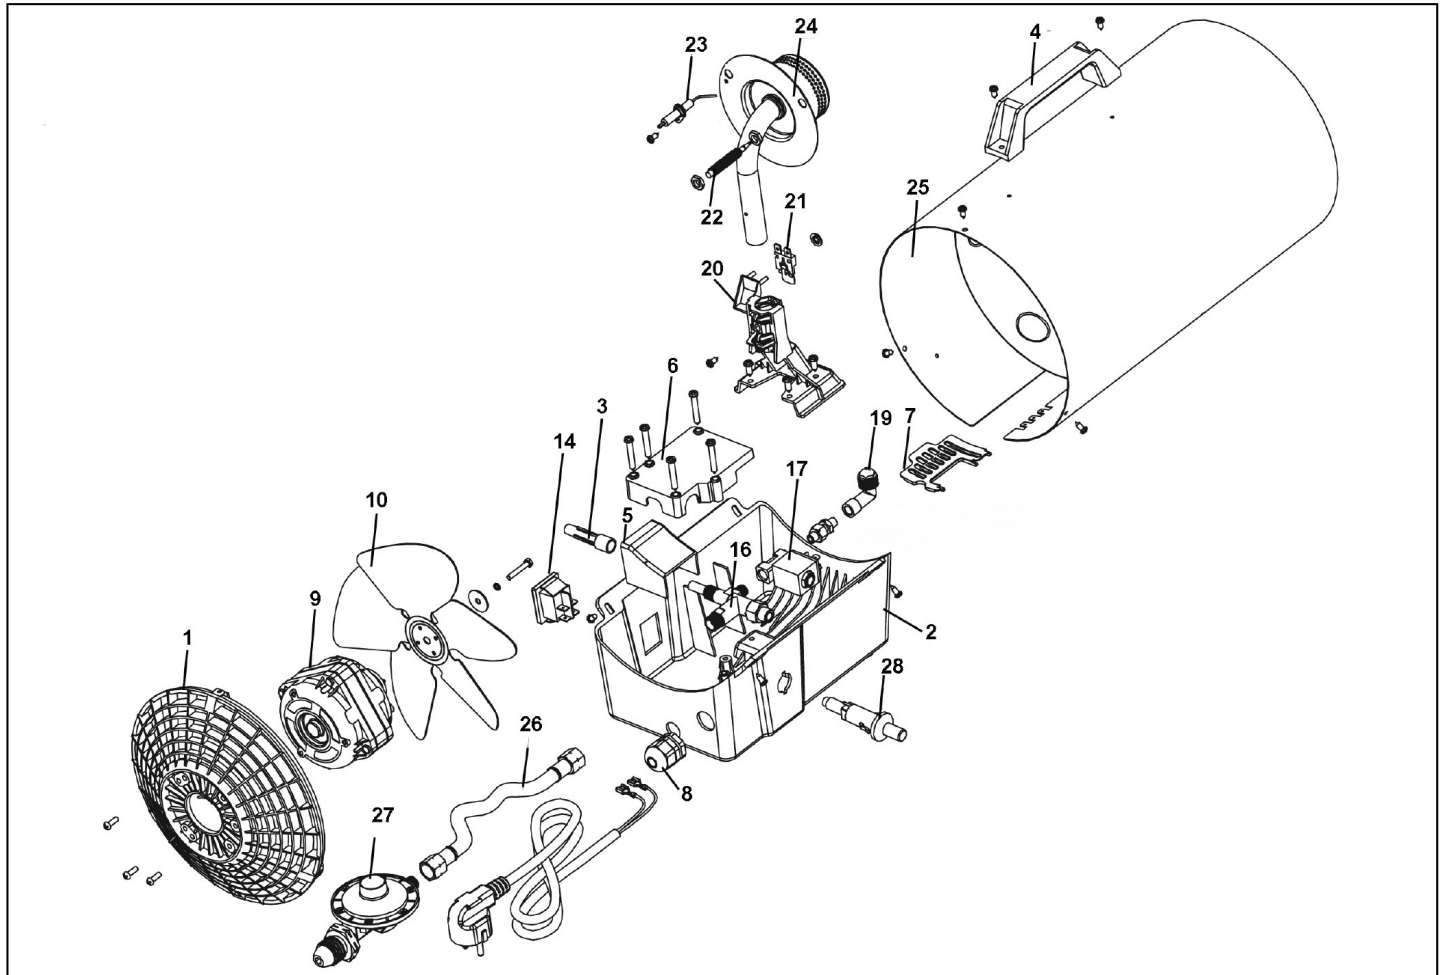

Parts Information:
Space Warmer® Propane Heater
34,000Btu/hr - Stainless Steel
Model No: LP351S

Item	Part No.	Description
1	LP351.01	Motor Grid
2	LP351.02	Chamber
3	LP351.03	Gas Valve Button
4	LP351.04	Handle
5	LP351.05	Cover
6	LP351.06	Positioning Cover
7	LP351.07	Protecting Cover
8	LP351.08	Power Cord Fastener
9	LP351.09	Motor
10	LP351.10	Fan
14	120/122381	Switch, Green Rocker
16	LP351.16	Gas Control Valve

Item	Part No.	Description
17	LP351.17	Solenoid Valve
19	LP351.19	Nozzle
20	LP351.20	Burner Stand
21	LP351.21	Thermostat
22	LP351.22	Thermo-Element
23	LP351.23	Igniting Electrode (C/W Wire)
24	LP351.24	Burner Set
25	LP351S.25	Housing Assembly
26	LP351.26	Gas Hose (l:1500 1/4"f)
27	LP351.27	Regulator 300mbar
28	LP351.28	Piezo-Ignitor