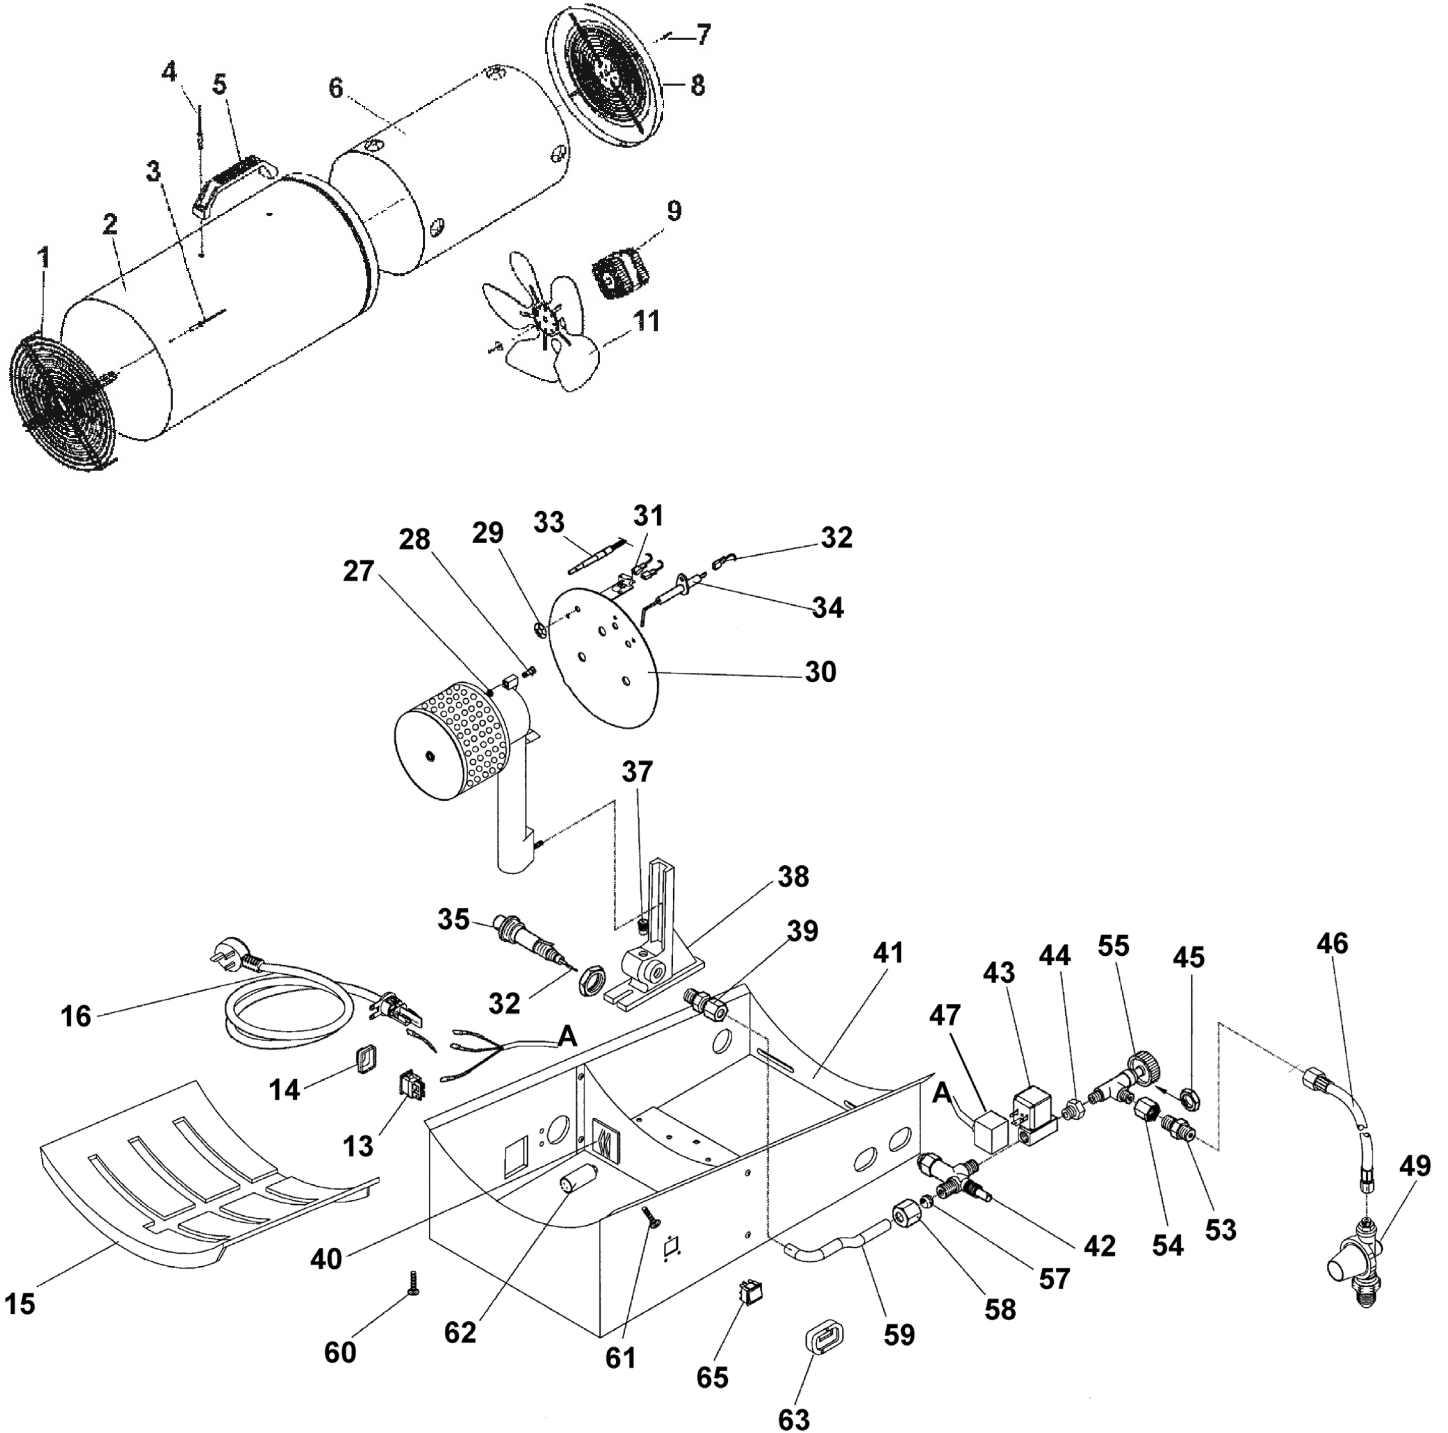

Parts Information:
Space Warmer® Propane Heater 130,000-
280,500Btu/hr 110/230V
Model No: LP300.V4

NOTE: It is our policy to continually improve products and as such we reserve the right to alter data, specifications and component parts without prior notice.

01284 757500

01284 703534

sales@sealey.co.uk

www.sealey.co.uk

Parts Information:
Space Warmer® Propane Heater 130,000-
280,500Btu/hr 110/230V
Model No: LP300.V4

Item	Part No.	Description
1	SL20240014	Front Grid
2	SL20630976	Body
3	SL20230197	Rivet
4	SL1019001700	Rivet
--	SL20230191	Rivet (NOT SHOWN)
5	SL20010005	Handle
6	SL20620465	Combustion Chamber
7	SL20230017	Screw
8	SL20630671	Rear Air Inlet Kid60/80
9	SL20400041	Motor
11	SL20200041	Fan (New Type Motor)
13	SL20320003	Switch On/Off Dual-Polarity
14	SL20020010	Cap
15	SL1001016155	Cover
--	SL20010051	Cover (NOT SHOWN)
16	MC3CX0.75	Mains Cable Blk, 3 core, 0.75 mm2
--	SL20621492	Burner,Kid (NOT SHOWN)
27	SL20230119	Nut
28	SS416.S	Hex Head Set Screw m4x16mm Single
29	SL20230223	Retaining Washer (Star Clip) M6
30	SL20621839	Burner Disc
31	SL20360008	Safety Thermostat
32	SL20390007	Cable Tef l=460mm
33	SL1068000555	Thermocouple
--	SL20130003	Thermocouple (NOT SHOWN)
34	SL20300000	Ignition Electrode Kid 30/04/6
35	SL20320062	Piezoignitor d.22
--	FN6.S	Flange Nut Serrated M6 Zinc (Single) (NOT SHOWN)
--	SL20230127	Nut (NOT SHOWN)
37	SL1088005600	Nozzle d.1,85
--	SL20210034	Nozzle d:1.85 (NOT SHOWN)
38	SL20650006	Burner Support