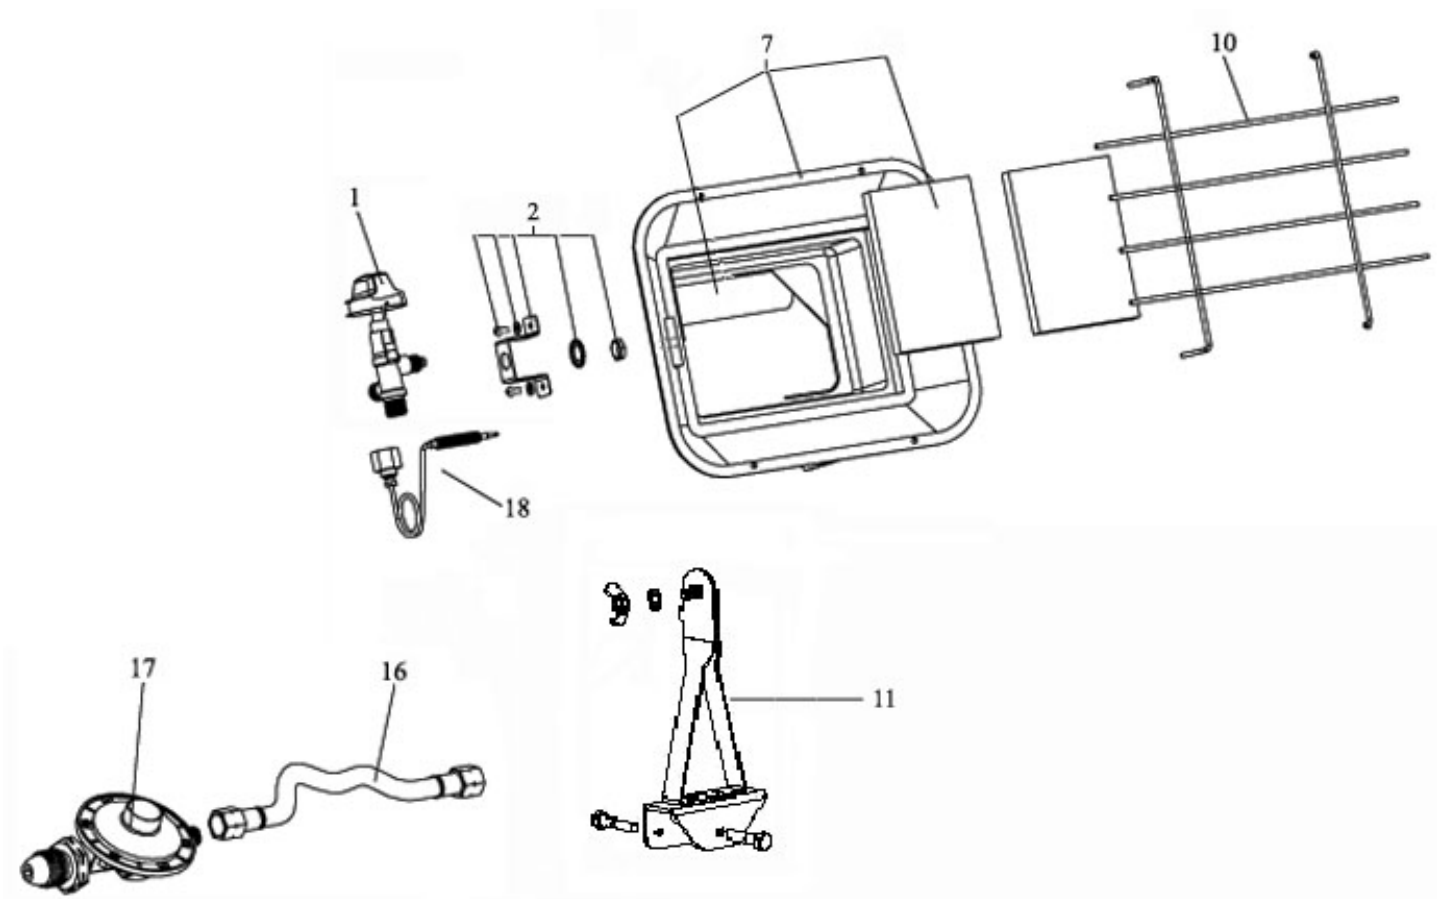

Parts Information:  
**Space Warmer® Propane Heater 9,200-17,000Btu/hr**  
**Model No: LP13.V2**

Item	Part No.	Description
1	LP13.V2-01	SAFETY VALVE ASS'Y
2	LP13.V2-02	NOZZLE HOLDER ASS'Y
7	LP13.V2-07	BURNER ASS'Y (PRESSED STEEL)
10	LP13.V2-10	GRILL

Item	Part No.	Description
11	LP13.V2-11	CYLINDER STAND ASS'Y
16	LP13.V2-16	GAS HOSE (L:700MM 1/4" F)
17	LP13.V2-17	REGULATOR 30mbar
18	LP13.V2-18	THERMOCOUPLE

**NOTE:** It is our policy to continually improve products and as such we reserve the right to alter data, specifications and component parts without prior notice.  
**IMPORTANT:** No liability is accepted for incorrect use of product.  
**WARRANTY:** Guarantee is 12 months from purchase date, proof of which will be required for any claim.