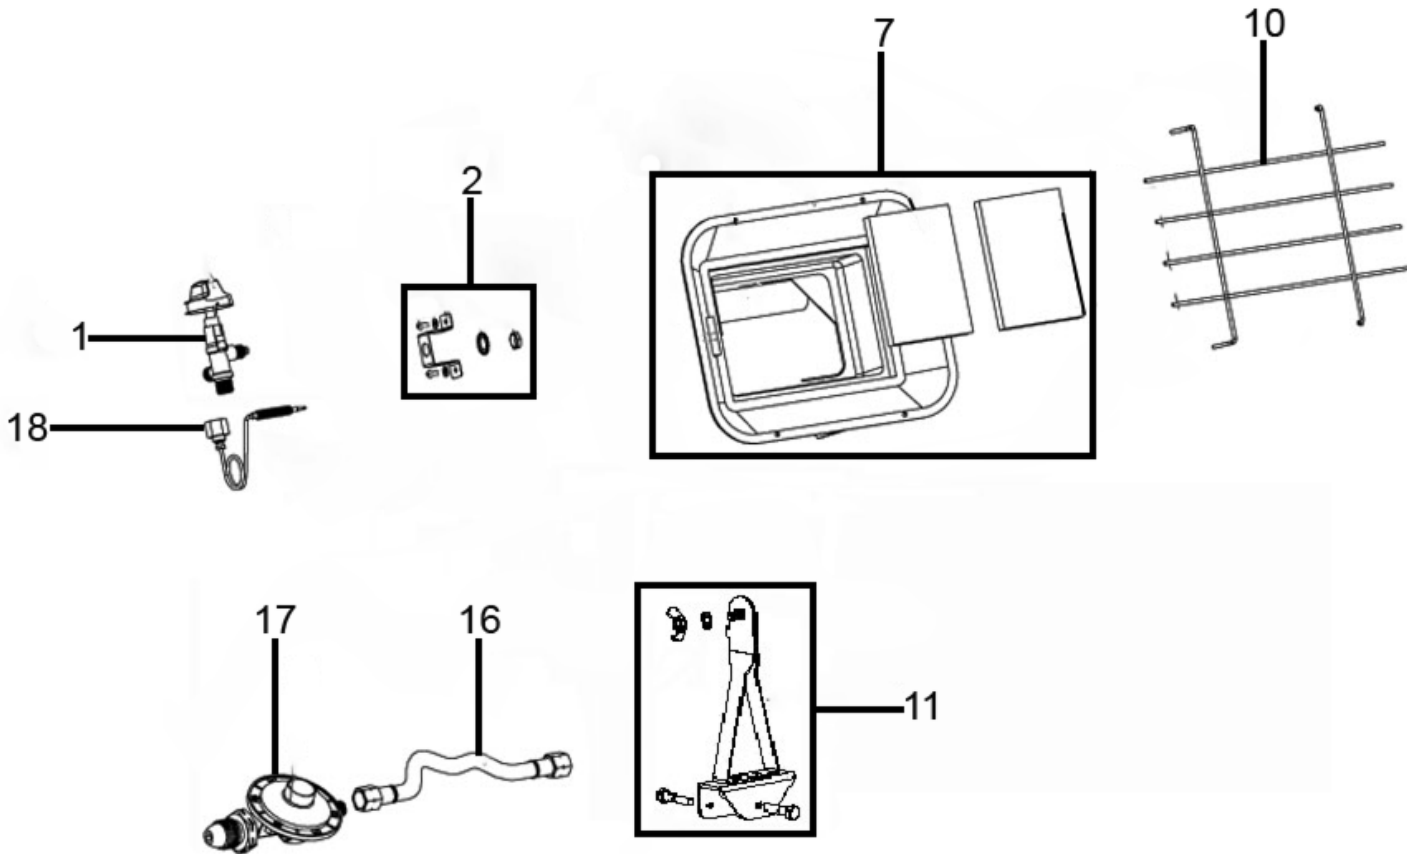

Parts Information:
Space Warmer® Propane Heater 9,200-17,000Btu/hr
Model No: LP13.V2

Item	Part No.	Description
1	LP13.V2-01	Safety Valve Assembly
2	LP13.V2-02	Nozzle Holder Assembly
7	LP13.V2-07	Burner Assembly
10	LP13.V2-10	Grill

Item	Part No.	Description
11	LP13.V2-11	Cylinder Stand Assembly
16	LP13.V2-16	Gas Hose 1/4"F
17	LP13.V2-17	Regulator 30mbar
18	LP13.V2-18	Thermocouple

NOTE: It is our policy to continually improve products and as such we reserve the right to alter data, specifications and component parts without prior notice. There may be alternative versions of this product, please contact us should you require this information.