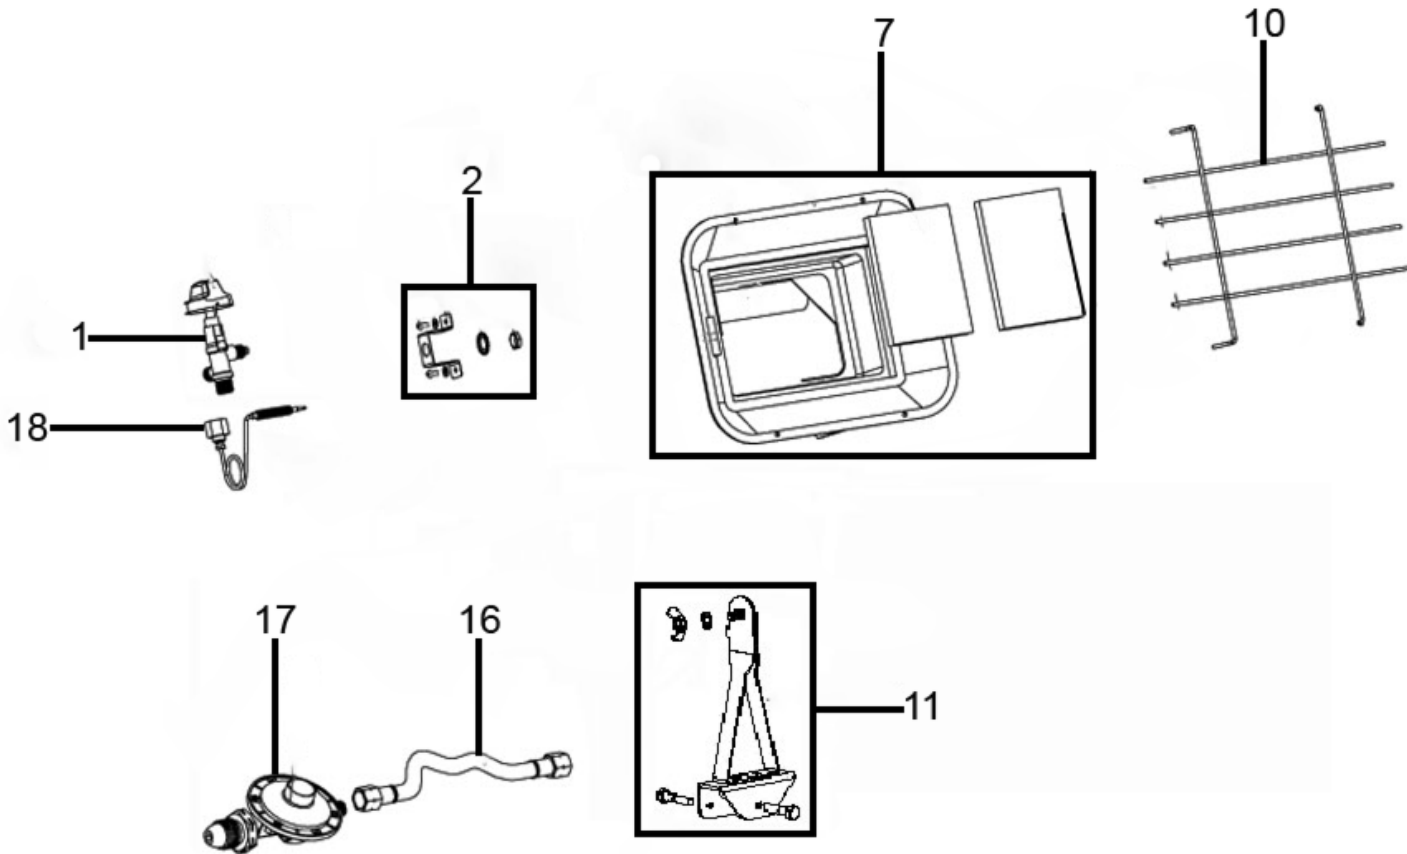

Parts Information:
Space Warmer® Propane Heater 9,200-17,000Btu/hr
Model No: LP13.V2

Item	Part No.	Description
1	LP13.V2-01	Safety valve ass'y
2	LP13.V2-02	Nozzle holder ass'y
7	LP13.V2-07	Burner ass'y (pressed steel)
10	LP13.V2-10	Grill

Item	Part No.	Description
11	LP13.V2-11	Cylinder stand ass'y
16	LP13.V2-16	Gas hose (l:700mm 1/4" f)
17	LP13.V2-17	Regulator 30mbar
18	LP13.V2-18	Thermocouple

NOTE: It is our policy to continually improve products and as such we reserve the right to alter data, specifications and component parts without prior notice. There may be alternative versions of this product, please contact us should you require this information.