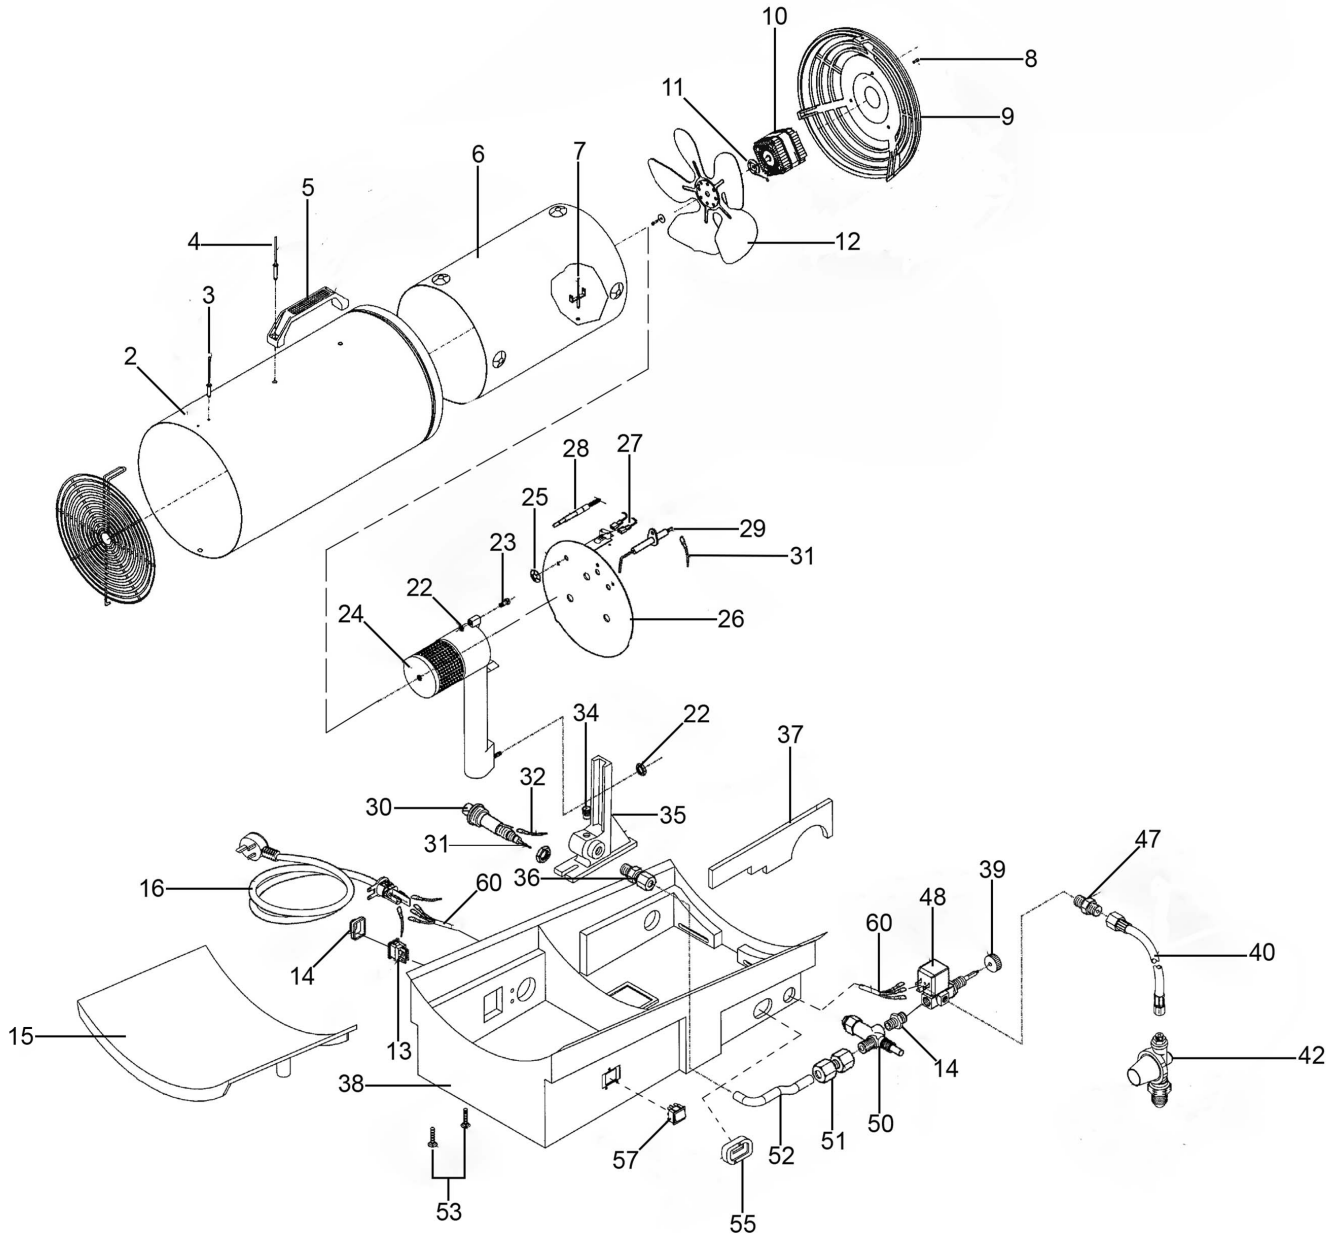

Parts Information:
Space Warmer® Propane Heater 42,000-
106,400Btu/hr 110/230V
Model No: LP100.V2

NOTE: It is our policy to continually improve products and as such we reserve the right to alter data, specifications and component parts without prior notice. There may be alternative versions of this product, please contact us should you require this information.

Item	Part No.	Description
2	SL2003205855	Body
3	SL20230197	Rivet
4	SL20230191	Rivet
5	SL1001002700	Handle
6	SL20620455	Chamber
8	SL1016005400	Screw
9	SL20010095	Grid, Rear
10	SL20400019	Motor
11	SL1001010555	Coupling
12	SL20200021	Fan
13	SL20320003	Switch, Rocker (c/w Cover)
14	SL20020010	Cap
15	SL1001008955	Cover
16	MC3CX0.75	Mains Cable
22	FN6.S	Flange Nut M6, Serrated
23	SS416.S	Hex Head Set Screw M4 x 16mm
24	SL2003214855	Burner Assembly
25	SL20230223	Retaining Washer M6
26	SL20620031	Burner Disc
27	SL20360008	Safety Thermostat
28	SL1068000455	Thermocouple
29	SL20300000	Ignition Electrode
30	SL20320019	Piezo Ignitor
31	SL20390000	Cable
32	SL1039000455	Cable

Item	Part No.	Description
34	SL1088006200	Nozzle
35	SL20650006	Burner Support
36	SL1067010255	Fitting
37	SL1001008755	Bulkhead
38	SL20010055	Lower Support
39	SL20010029	Knob, Gas Tap
40	LP/HOSE-1/4	Hose, Gas Heater
42	SL20150006	Regulator
47	SL20100045	Inlet Fitting
48	SL20420011	Solenoid Valve
50	SL20140001	Gas Valve
51	SL1067010355	Fitting
52	SL1079001455	Copper Pipe
53	SL20230065	Screw
55	SL20010030	Deviator Plate
57	SL20320021	Switch
60	SL20390064	Cable
--	SL20240009	Grid, Front (Not Shown)
--	SL20230198	Ground Rivet (Not Shown)
--	SL1094003900	Disc (Not Shown)
--	SL1067003300	Fitting 1/8" MM (Not Shown)
--	SL20120054	Fitting (Not Shown)
--	SL20170002	Copper Pipe (Not Shown)
--	SL1039009155	Cable (Not Shown)
--	SL1039010655	Cable (Not Shown)