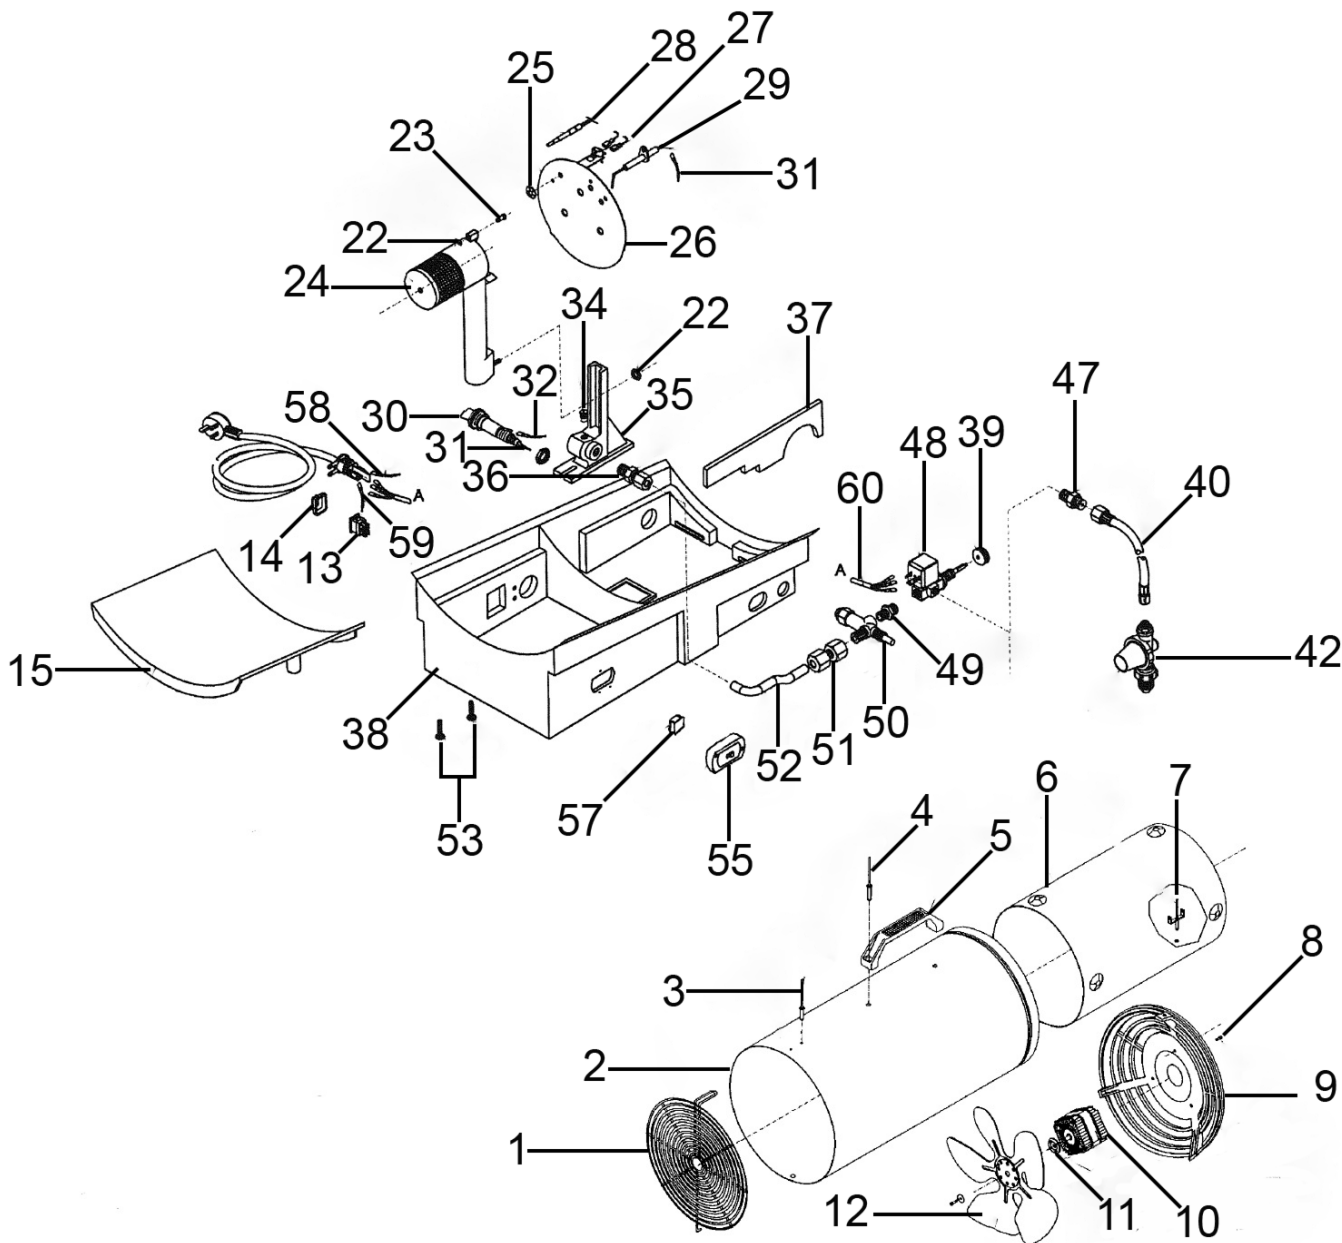

Parts Information:  
Space Warmer® Propane Heater 42,000-  
106,400Btu/hr 110/230V  
Model No: LP100

**NOTE:** It is our policy to continually improve products and as such we reserve the right to alter data, specifications and component parts without prior notice. There may be alternative versions of this product, please contact us should you require this information.

Item	Part No.	Description
1	SL20240009	Front Grid
2	SL2003205855	Body
3	SL20230197	Rivet
4	SL20230191	Rivet
5	SL1001002700	Handle
6	SL2003205955	Chamber
7	SL20230198	Ground Rivet
8	SL1016005400	Screw
9	SL20010095	Rear Grid
10	SL20400019	Motor
11	SL1001010555	Coupling
12	SL20200021	Fan
13	SL20320003	Switch, Power Rocker (c/w Cover)
14	SL20020010	Cap
15	SL1001008955	Cover
22	FN6.S	Flange Nut Serrated M6
23	SS416.S	Hex Head Set Screw M4 x 16mm
24	SL2003214855	Burner Assembly
25	SL20230223	Star Washer M6
26	SL1094003900	Disc
27	SL20360008	Safety Thermostat
28	SL1068000455	Thermocouple
29	SL20300000	Ignition Electrode
30	SL20320019	Piezo Ignitor
31	SL20390000	Cable
32	SL1039000455	Cable
34	SL1088006200	Nozzle

Item	Part No.	Description
35	SL1135000055	Burner support
36	SL1067010255	Fitting
37	SL1001008755	Bulkhead
38	SL20010055	Lower Support
39	SL1001009155	Knob
40	LP/HOSE-1/4	Gas Hose 1/4"F
42	SL20150006	Regulator
47	SL1067003055	Fitting
48	SL20420011	Solenoid Valve
49	SL1067003300	Fitting 1/8"M x 1/8"M
50	SL20140001	Gas Valve
51	SL1067010355	Fitting
52	SL1079001455	Copper Pipe
53	SL20230065	Screw
55	SL1001010300	Selector Plate
57	SL1039010555	Voltage Selector
58	SL1039009155	Cable
59	SL1039010655	Cable
60	SL20390064	Cable
--	LP/HOSE-3/8	Gas Hose 3/8"F x 1/4"F (Not Shown)
--	SL20420009	Solenoid Valve & Tap (Not Shown)
--	SL20120054	Fitting (Not Shown)
--	SL20170002	Copper Pipe (Not Shown)
--	SL20010030	Deviator Plate (Not Shown)
--	SL1001010200	Selector Support (Not Shown)
--	SL20320021	Switch (Not Shown)