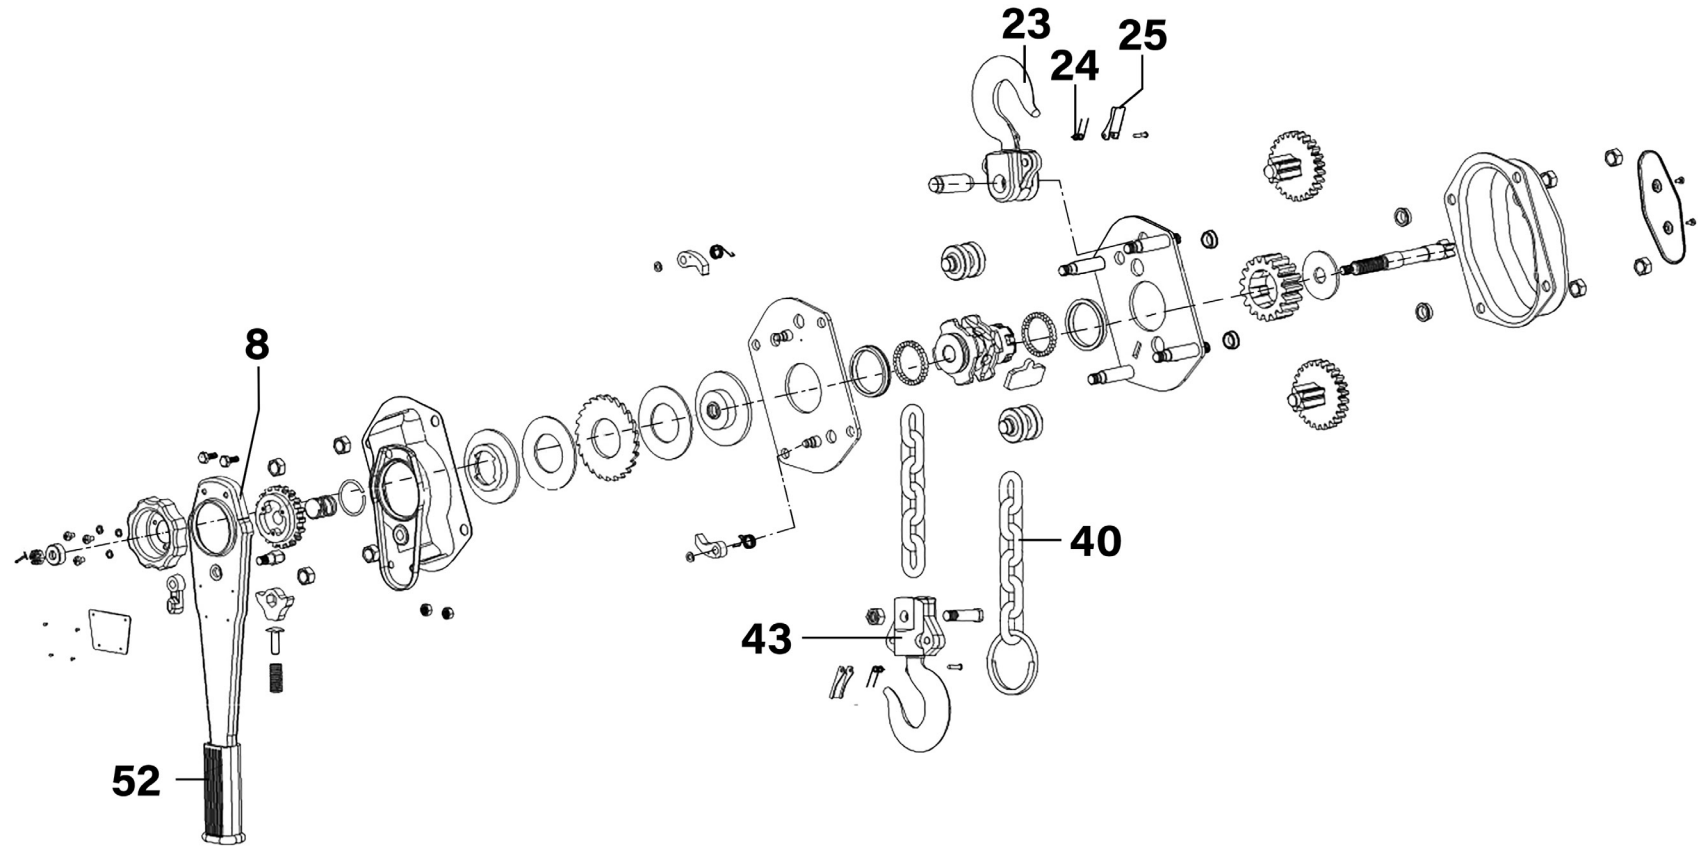

Parts Information:
Lever Hoist Steel 3000kg
Model No: LH3000.V4

Item	Part No.	Description
8	LH3000-V4-08	Lever Handle
23	LH3000-V4-23	Top Hook Set
24	LH3000-V4-24	Pawl Spring (A)
25	LH3000-V4-25	Safety Latch

Item	Part No.	Description
40	LH3000-V4-40	Load Chain
43	LH3000-V4-43	Bottom Hook Set
52	LH3000-V4-52	Lever Handle Grip

NOTE: It is our policy to continually improve products and as such we reserve the right to alter data, specifications and component parts without prior notice.