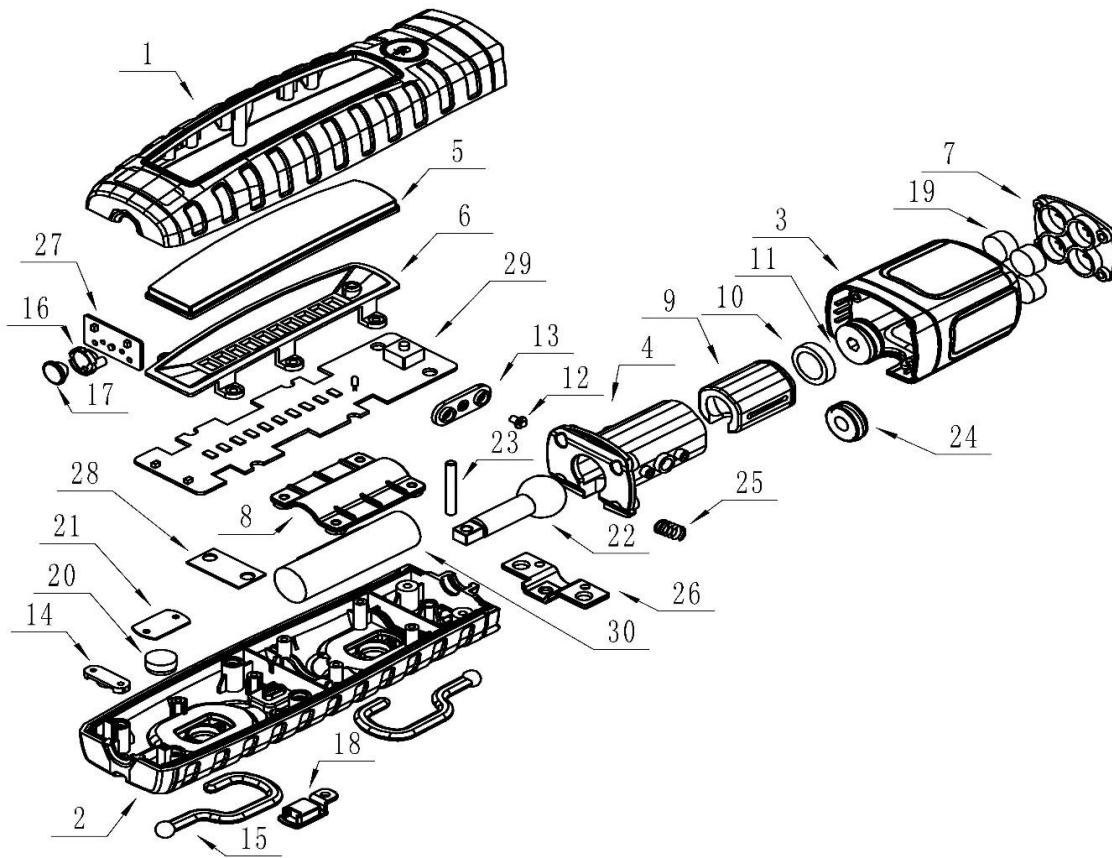

Parts Information:
**Rechargeable 360° Inspection Lamp 10
 SMD LED + 3W LED Black Lithium-ion
 Model No: LED360.V3**

Item	Part No.	Description
1	LED360.V3-01	FRONT HOUSING 'BLACK'
2	LED360.V3-02	BACK HOUSING 'BLACK'
3	LED360PLUS.03	HANDLE
4	LED360PLUS.04	ROTATING SUPPORT (LARGE)
5	LED360.V2-07	LENS, FRONT
6	LED360.V2-08	PLASTIC REFLECTOR
7	LED360.V2-09	BOTTOM COVER
8	LED360.V3-08	BATTERY COVER
9	LED360.V2-14	ROTATING SUPPORT (UPPER)
10	LED360.V2-04	BALL SUPPORT (LOWER)
11	LED360.V2-05	BALL SUPPORT (UPPER)
12	LED360.V2-17	PIN
13	LED360.V2-16	ROTATING SUPPORT
14	LED360.V2-10	HOOK SUPPORT
15	LED360.V2-06	HOOK, TOP
16	LED360PLUS.15	HEAD LENS SOLID BOARD

Item	Part No.	Description
17	LED360PLUS.16	HEAD LENS LENS
18	LED360PLUS.18	CHARGER SOCKET COVER
19	LED360.V2-24	BOTTOM MAGNET
20	LED360.V2-25	BACK HOUSING MAGNET
21	LED360.V2-19	MAGNET SUPPORT
22	LED360.V2-20	ROTATING BALL
23	LED360.V2-21	ROTATING BALL PIN
24	LED360.V2-22	WAVE SPRING
25	LED360.V2-23	SPRING
26	LED360PLUS.34	PIVOT BOARD
27	LED360PLUS.30	HEAD LED
28	LED360.V3-28	USB CHARGING PCB
29	LED360.V2-27	10SMD PCB
30	LED360.V2-28	LI-ION BATTERY
--	LED360USB.C	USB MAINS CHARGER ONLY (NOT SHOWN)
--	LED3602G.41	MICRO USB WITH 5PIN CABLE (NOT SHOWN)