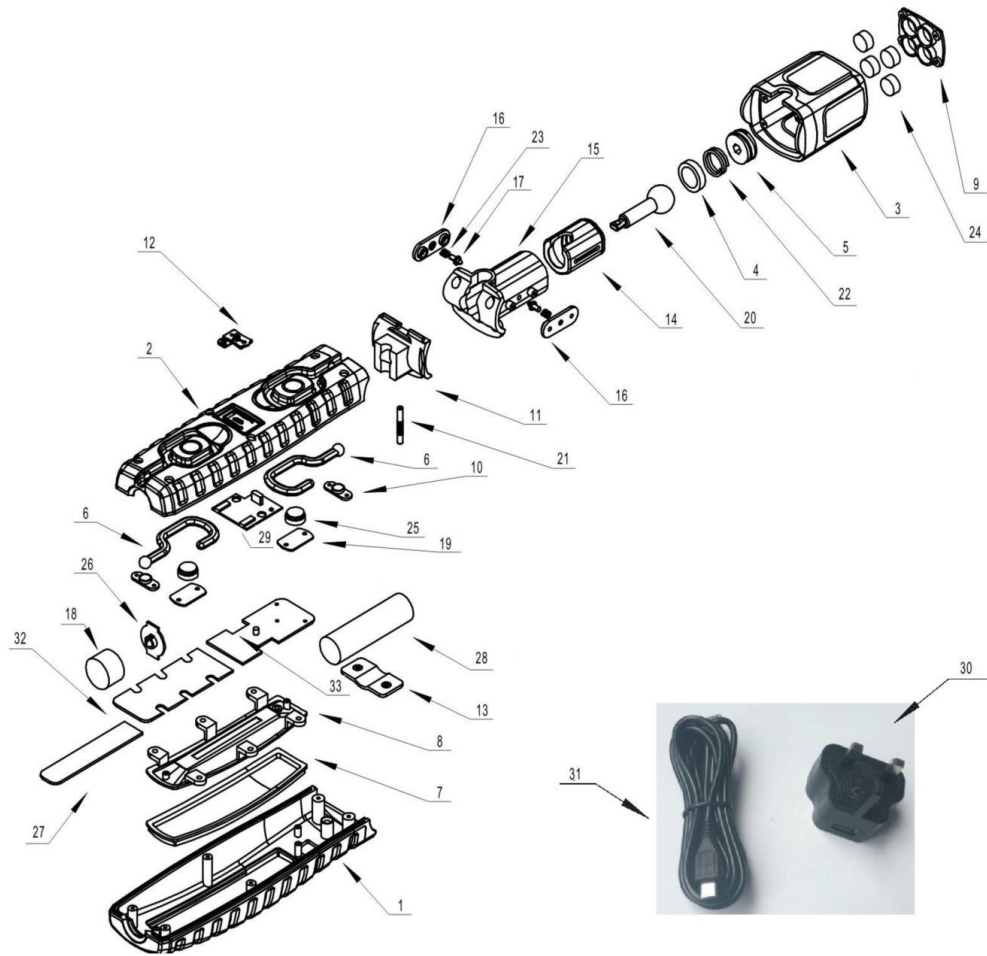

Parts Information:
Rechargeable 360° Inspection Lamp 3W
COB + 3W LED Black Lithium-ion
Model No: LED3603

Item	Part No.	Description
1	LED3603.01	FRONT HOUSING 'BLACK'
2	LED3603.02	BACK HOUSING 'BLACK'
3	LED3603.03	HANDLE 'BLACK'
4	LED3603.04	BALL SUPPORT (LOWER)
5	LED3603.05	BALL SUPPORT (UPPER)
6	LED3603.06	HOOK, TOP
7	LED3603.07	LENS, FRONT
8	LED3603.08	PLASTIC REFLECTOR
9	LED3603.09	BOTTOM COVER
10	LED3603.10	HOOK SUPPORT
11	LED3603.11	FIXED SUPPORT
12	LED3603.12	CHARGING SOCKET COVER
13	LED3603.13	BATTERY SUPPORT
14	LED3603.14	ROTATING SUPPORT (UPPER)
15	LED3603.15	ROTATING SUPPORT (LOWER)
16	LED3603.16	ROTATING SUPPORT
17	LED3603.17	PIN

Item	Part No.	Description
18	LED3603.18	HEAD LED LENS
19	LED3603.19	MAGNET SUPPORT
20	LED3603.20	ROTATING BALL
21	LED3603.21	ROTATING BALL PIN
22	LED3603.22	WAVE SPRING
23	LED3603.23	SPRING
24	LED3603.24	BOTTOM MAGNET
25	LED3603.25	BACK HOUSING MAGNET
26	LED3603.26	HEAD LED PCB
27	LED3603.27	3W COB
28	LED3603.28	LI-ION BATTERY
29	LED3603.29	MICRO USB CHARGING PCB
30	LED360USB.C	USB MAINS CHARGER ONLY
31	LED3602G.41	MICRO USB WITH 5PIN CABLE
32	LED3603.32	COB BOARD
33	LED3603.33	SWITCH PCB
--	LED360V2-CA	CAR ADAPTOR (12V PLUG TO USB) (NOT SHOWN)