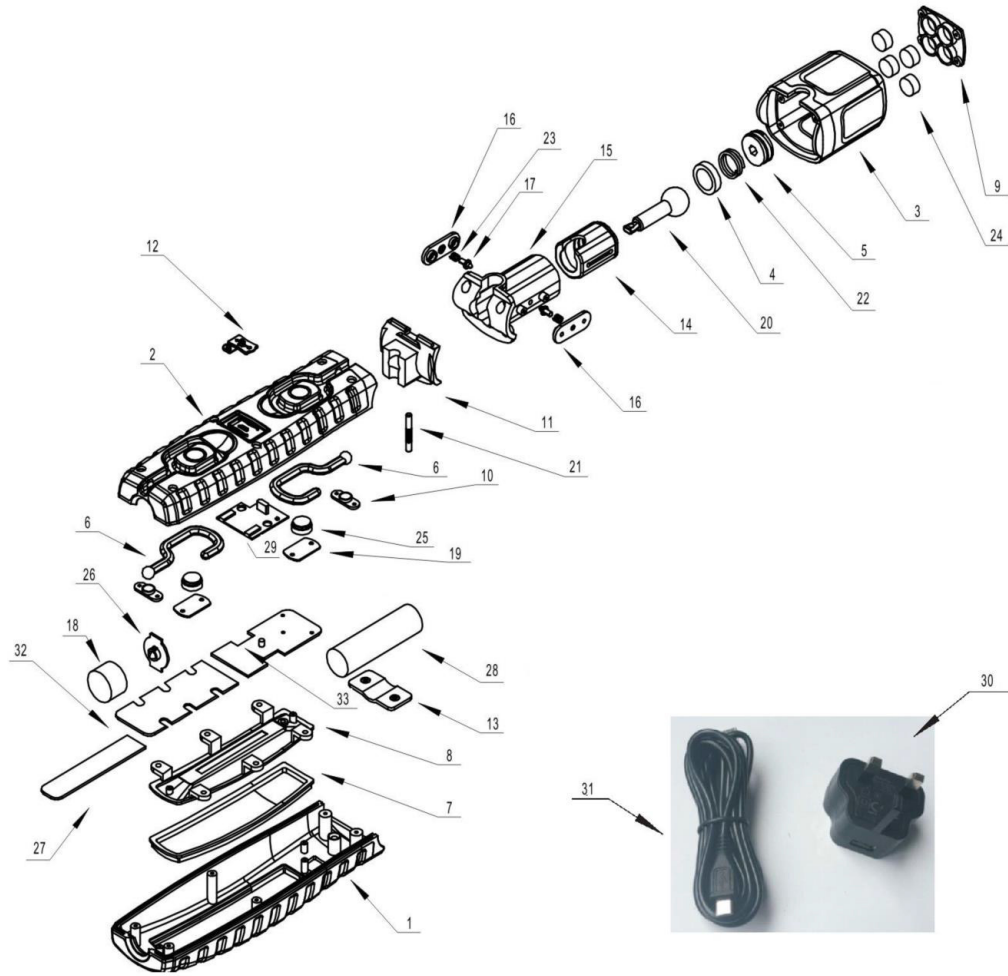

Parts Information:
**Rechargeable 360° Inspection Lamp 3W
 COB + 3W LED Red Lithium-ion
 Model No: LED3603R**

Item	Part No.	Description
1	LED3603R.01	FRONT HOUSING 'RED'
2	LED3603R.02	BACK HOUSING 'RED'
3	LED3603R.03	HANDLE 'RED'
4	LED3603.04	BALL SUPPORT (LOWER)
5	LED3603.05	BALL SUPPORT (UPPER)
6	LED3603.06	HOOK, TOP
7	LED3603.07	LENS, FRONT
8	LED3603.08	PLASTIC REFLECTOR
9	LED3603.09	BOTTOM COVER
10	LED3603.10	HOOK SUPPORT
11	LED3603.11	FIXED SUPPORT
12	LED3603.12	CHARGING SOCKET COVER
13	LED3603.13	BATTERY SUPPORT
14	LED3603.14	ROTATING SUPPORT (UPPER)
15	LED3603.15	ROTATING SUPPORT (LOWER)
16	LED3603.16	ROTATING SUPPORT
17	LED3603.17	PIN

Item	Part No.	Description
18	LED3603.18	HEAD LED LENS
19	LED3603.19	MAGNET SUPPORT
20	LED3603.20	ROTATING BALL
21	LED3603.21	ROTATING BALL PIN
22	LED3603.22	WAVE SPRING
23	LED3603.23	SPRING
24	LED3603.24	BOTTOM MAGNET
25	LED3603.25	BACK HOUSING MAGNET
26	LED3603.26	HEAD LED PCB
27	LED3603.27	3W COB
28	LED3603.28	LI-ION BATTERY
29	LED3603.29	MICRO USB CHARGING PCB
30	LED360USB.C	USB MAINS CHARGER ONLY
31	LED3602G.41	MICRO USB WITH 5PIN CABLE
32	LED3603.32	COB BOARD
33	LED3603.33	SWITCH PCB