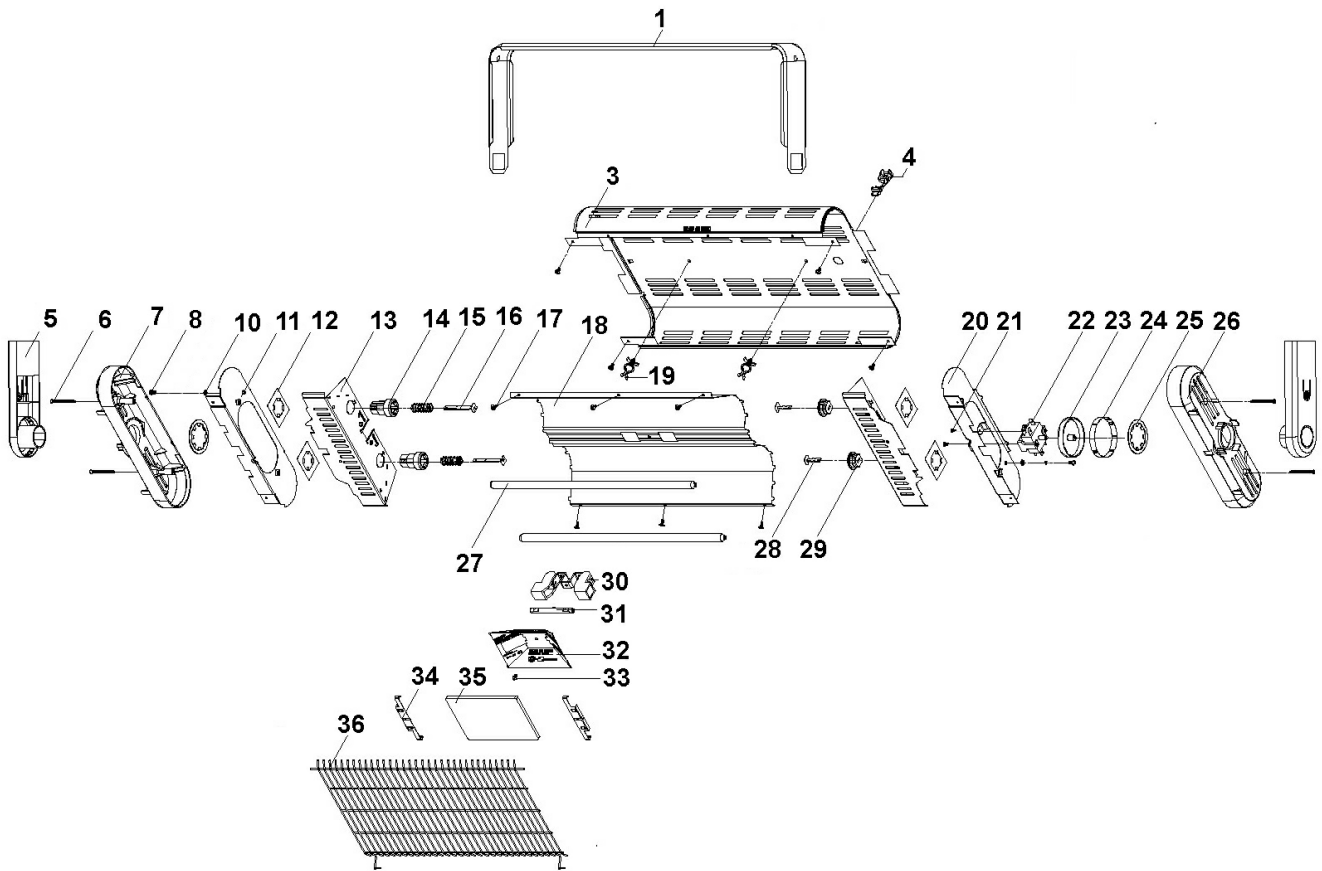

Parts Information:
Infrared Quartz Heater - Wall Mounting
2000W/230V
Model No: IWMH2000

Item	Part No.	Description
1	IWMH2000.01	Hanging Support
3	IWMH2000.03	Back Cover
4	IWMH2000.04	Button
5	IWMH2000.05	Side Cover
6	IWMH2000.06	Screw (st3.5x40)
7	IWMH2000.07	Left Side Cover
8	IWMH2000.08	Screw (m4x8)
10	IWMH2000.10	Gasket
11	IWMH2000.11	Left Bracket
12	IWMH2000.12	Clip
13	IWMH2000.13	Side Baffle Board
14	IWMH2000.14	Lamp Holder "A"
15	IWMH2000.15	Spring
16	IWMH2000.16	End Connector
17	IWMH2000.17	Screw (st3.5x8)
18	IWMH2000.18	Middle Reflector
19	IWMH2000.19	Wire Holder

Item	Part No.	Description
20	IWMH2000.20	Right Bracket
21	MSP35.S	Machine Screw Pan Head Phillips m3x5mm (Single)
22	IWMH2000.22	Pull Switch
23	IWMH2000.23	Switch Dial
24	IWMH2000.24	Switch Ring
25	IWMH2000.25	Retaining Ring
26	IWMH2000.26	Right Side Cover
27	IWMH2000.27	Quartz Element 230V/50HZ HA
28	IWMH2000.28	Terminal Block
29	IWMH2000.29	Lamp Holder "B"
30	IWMH2000.30	Lamp Holder
31	IWMH2000.31	Light 230V/50HZ (100W)
32	IWMH2000.32	Baffle Board
33	IWMH2000.33	Screw (m4x6)
34	IWMH2000.34	Stator
35	IWMH2000.35	Glass
36	IWMH2000.36	Guard