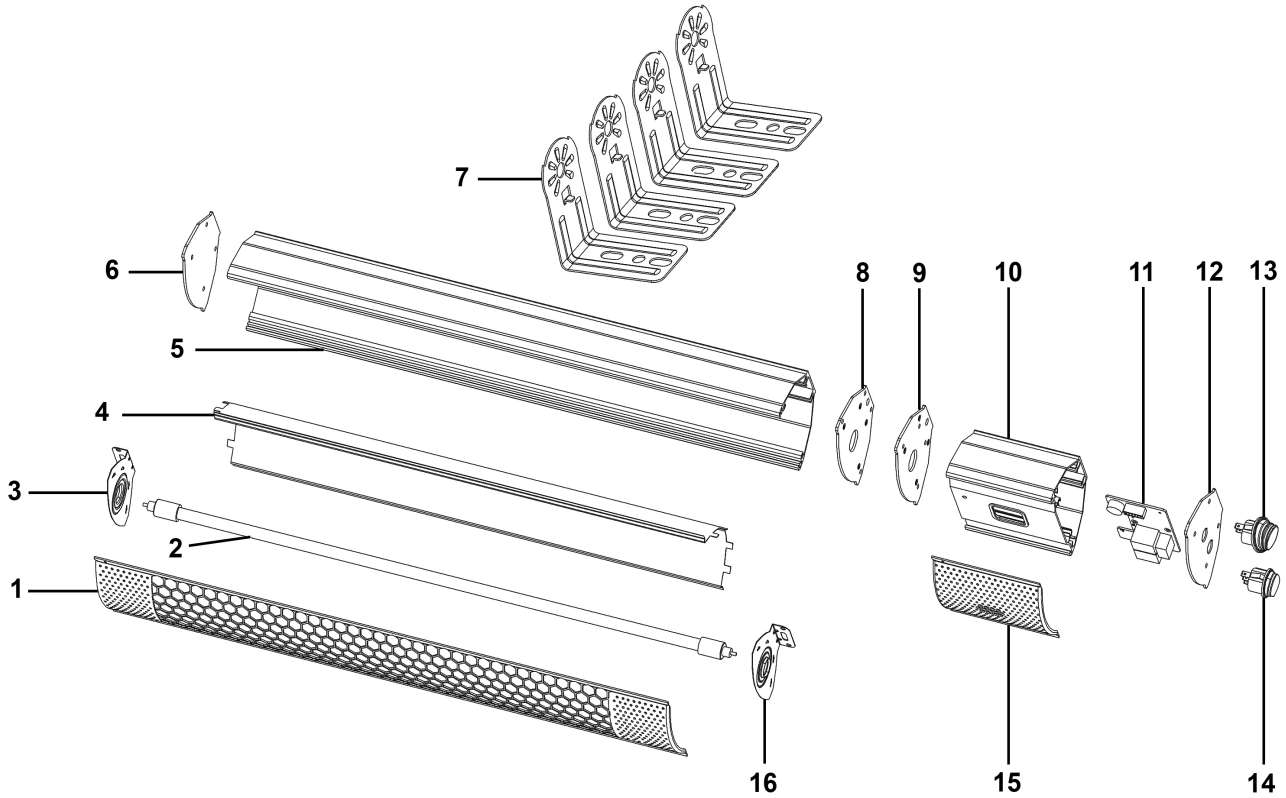

Parts Information:
**High Efficiency Infrared Short Wave Wall
 Mounting Heater 2000W**
Model No: IWMH2000R.V2

Item	Part No.	Description
1	IWMH2000R.V2-01	Grille
2	IWMH2000R.V2-02	Heating Lamp
3	IWMH2000R.V2-03	Heating Lamp Support (Left)
4	IWMH2000R.V2-04	Main Reflector
5	IWMH2000R.V2-05	Main Housing
6	IWMH2000R.V2-06	Side Panel (Left)
7	IWMH2000R.V2-07	Wall Mounting Bracket
8	IWMH2000R.V2-08	Inside Panel (Right)
9	IWMH2000R.V2-09	Side Panel (Right)

Item	Part No.	Description
10	IWMH2000R.V2-10	Side Cover
11	IWMH2000R.V2-11	PCB
12	IWMH2000R.V2-12	Side Panel Cover
13	IWMH2000R.V2-13	Switch (On/Off)
14	IWMH2000R.V2-14	Switch (Press Button)
15	IWMH2000R.V2-15	Side Grille
16	IWMH2000R.V2-16	Heating Lamp Support (Right)
--	IWMH2000R.V2-RC	Remote Control (not shown)