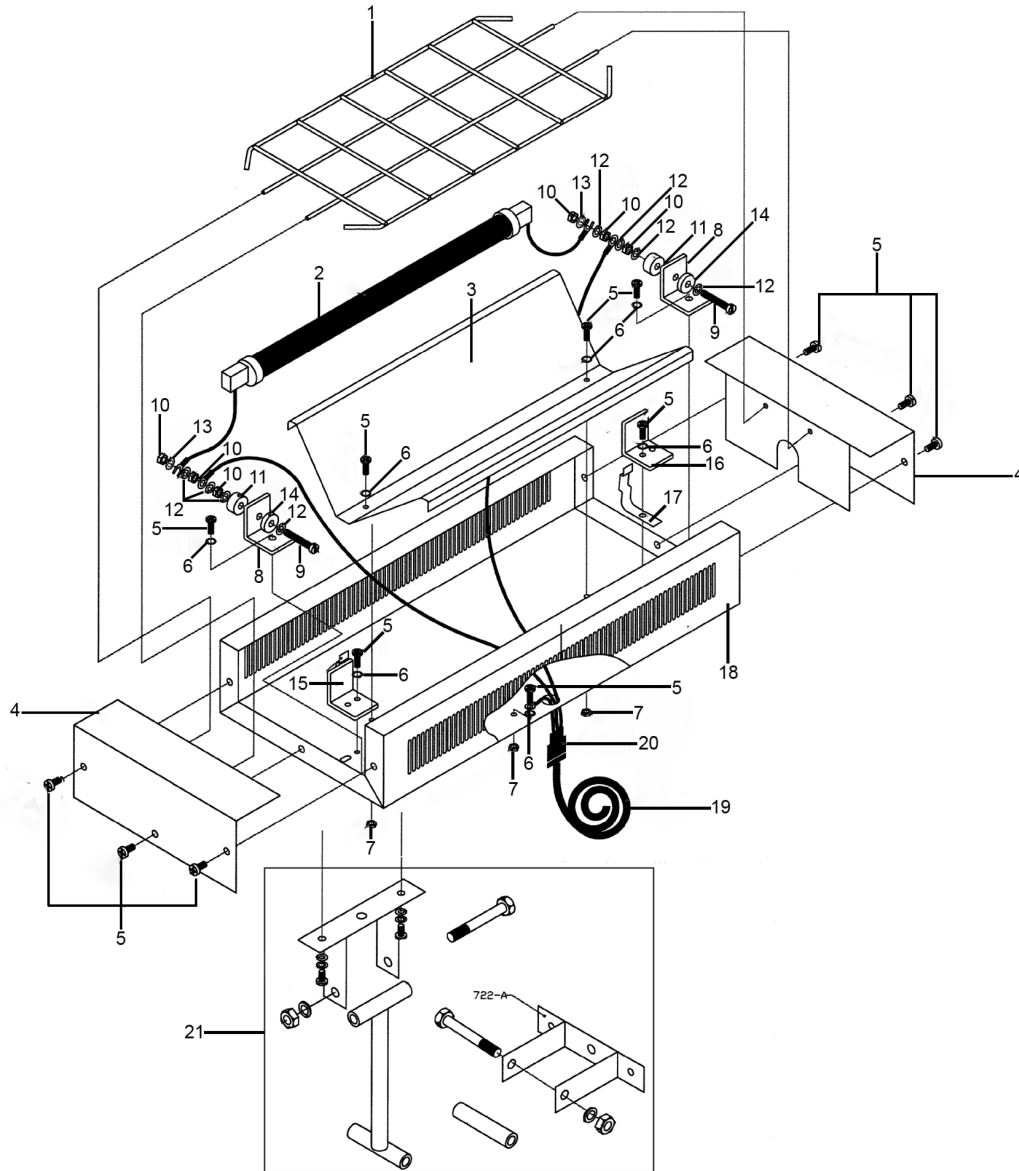

Parts Information:
Infrared Quartz Heater - Wall Mounting
1500W/230V
Model No: IWMH1500

Item	Part No.	Description
1	IWMH1500.702	Guard
2	INF64241530	Lamp
3	IWMH1500.MR	Main Reflector
4	IWMH1500.EP	End Plate / Reflector Set
5	IWMH1500.511	Screw (Pack of 10)
6	IWMH1500.503	Star Washer
7	SN5.S	Steel Nut M5
8	IWMH1500.723	Terminal Mounting Block
9	IWMH1500.412	Long Bolt
10	SN4.S	Steel Nut M4
11	IWMH1500.724	Insulating Washer

Item	Part No.	Description
12	FWM4.S	Flat Washer M4
13	IWMH1500.403	Int Tooth Washer M4
14	IWMH1500.725	Insulating Washer
15	IWMH1500.705	Lamp Polder Plate A
16	IWMH1500.706	Lamp holder Plate B
17	IWMH1500.707	Lamp Holder Spring
18	IWMH1500.741	Main Body
19	MC3CX0.75	Mains Cable
20	IWMH1500.SR	Strain Relief
21	IWMH1500.HLB	Mounting Bracket Assembly