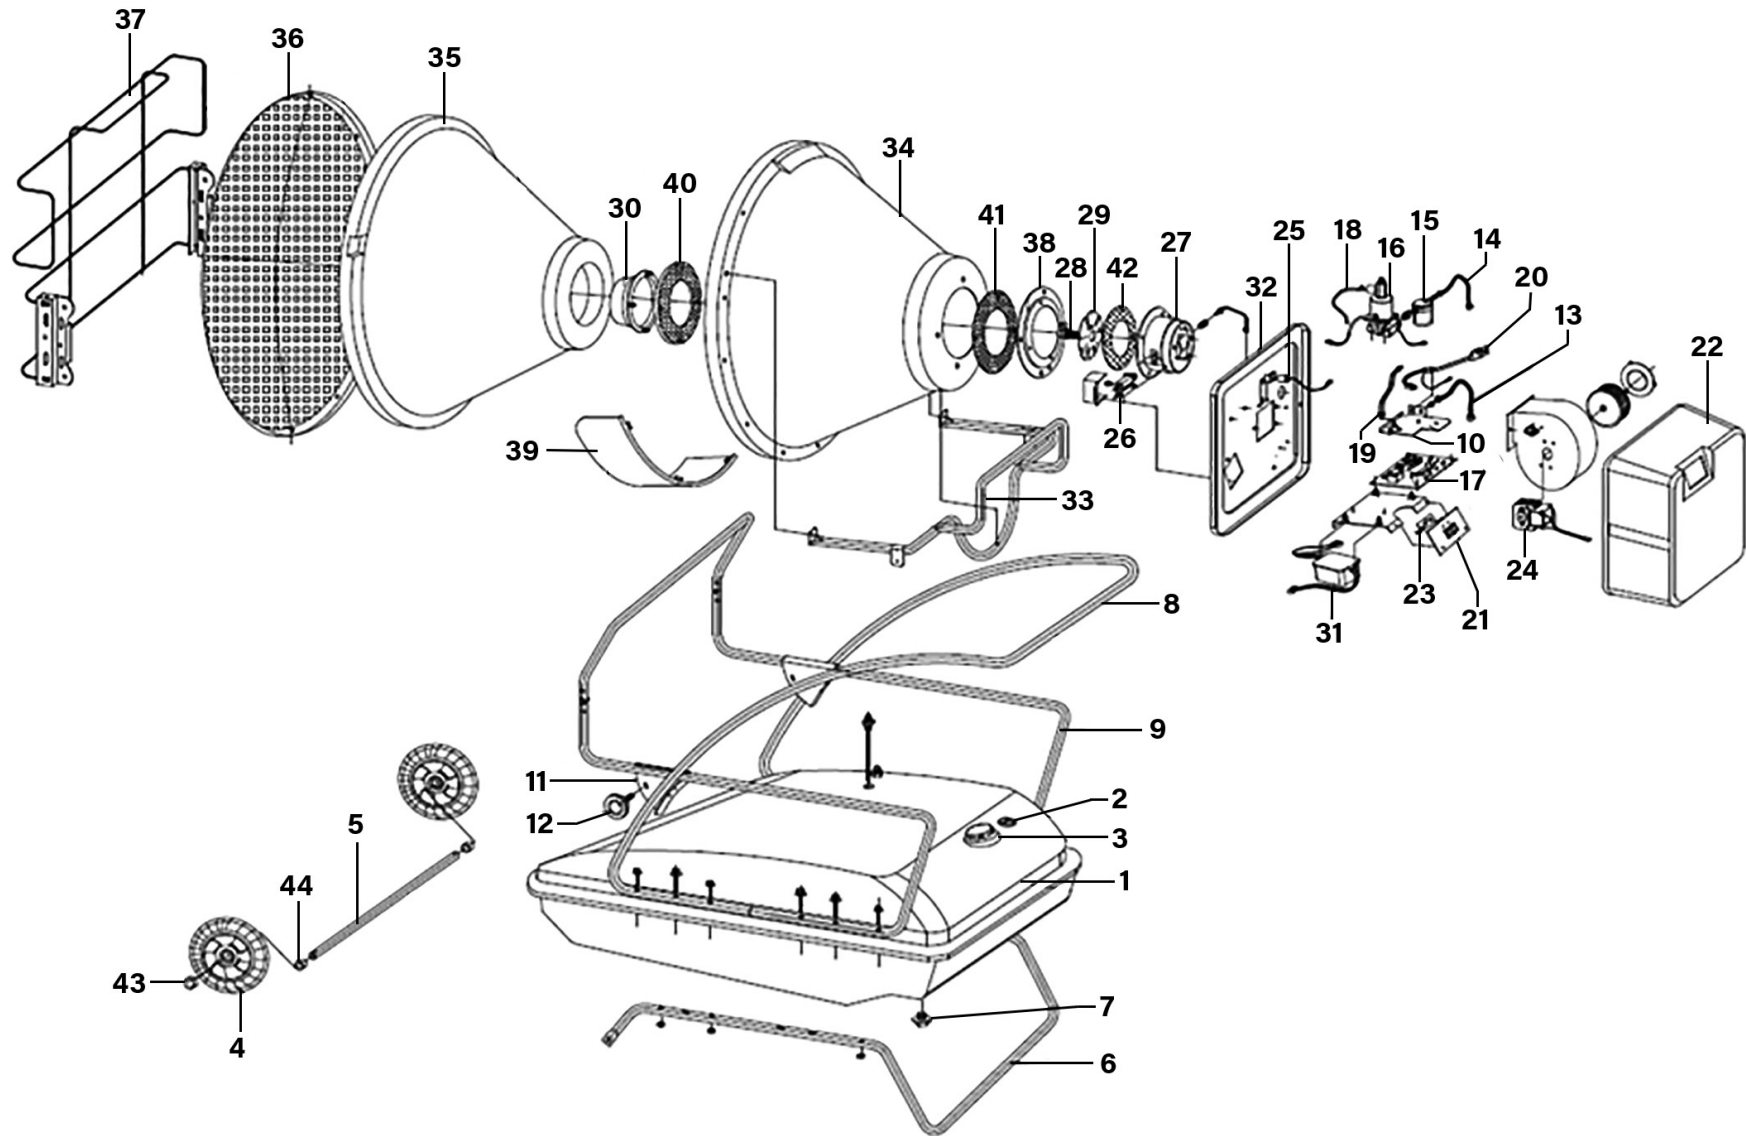

Parts Information:
Space Warmer® Kerosene/Diesel Heater with wheels 125,000Btu/hr
Model No: IR37.V5

Sealey Group, Kempson Way, Suffolk Business Park, Bury St Edmunds, Suffolk. IP32 7AR

01284 757500

01284 703534

sales@sealey.co.uk

www.sealey.co.uk

Parts Information:
Space Warmer® Kerosene/Diesel Heater
with wheels 125,000Btu/hr
Model No: IR37.V5

Item	Part No.	Description
1	P72-001-0200	Fuel Tank Ass'y
2	P72-022-0130	Fuel Gauge Ass'y
3	P70-006-0120	Fuel Cap Ass'y (New Cap And Gasket)33mm Dia
4	P70-041-1400	Wheel, Fixed Plastic (D:250 W:55 B:12)
5	P72-041-0200	Axle
6	P72-042-0120	Wheel Frame
7	IR37-V5-07	Drain Bolt
8	P38-110-0010	Front Handle
9	P72-042-0320	Rear Handle
10	P72-025-0510	Pump Support Plate
11	P72-035-0320	Frame Support (Pair)
12	P72-042-0500	Knob, Height Adjustment, Plastic, OD: 50mm L: 55mm, M8x20mm
13	P72-023-0260	Return Fuel Line
14	P72-023-0210	Intake Fuel Line
15	P18-600-0010	Filter Conversion Kit
16	P72-027-0100	Fuel Pump Assembly
17	P72-025-0450	Main PCB Assembly (230v)
18	P72-023-0310	Intake Fuel Hose 7mm x 10mm x 200mm
19	P50-017-0065	Tip Over Switch
20	P72-032-0155	Power Supply Cable Ass'y
21	P72-012-0100	Switch, On/Off (High/Low) Rocker 6a/250V
22	P72-012-0100	Back Cover
23	P72-014-0100	Panel Sub-PCB