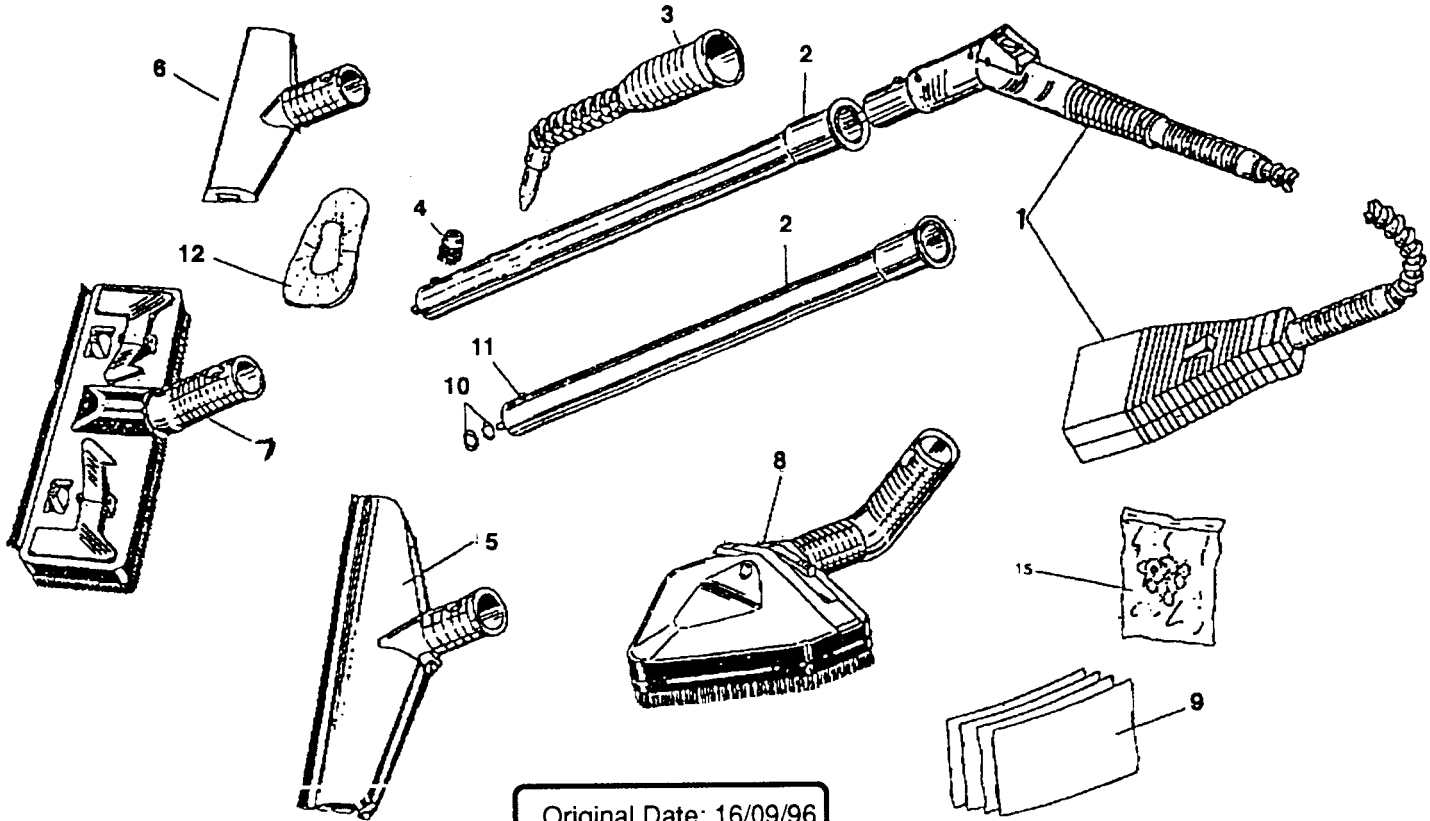

Original Date: 16/09/96
Issue Date: 2/10/96
Version Number: 0
Date Modified: N/A

Part no.	Stock Code	Description
1	366/RA1806	Complete Gun Unit (hose & pistol)
2	366/RA0701	Aluminium Extension Tube (x2)
3	366/RA1232	Short Turbo Nozzle
4	366/RA0703	Circular Brush
5	366/RA1279	Squeegee
6	366/RA1523	Spray Nozzle
7	366/RA1585	Floor Brush
8	366/RA1283	Triangular Brush
9	366/RA1220	Cloth
10	366/RA0650	O-Ring
11	366/RA0679	Release Knob
12	366/RA1488	Small Cloth Wrap
15	366/RA1586	Spare Brushes