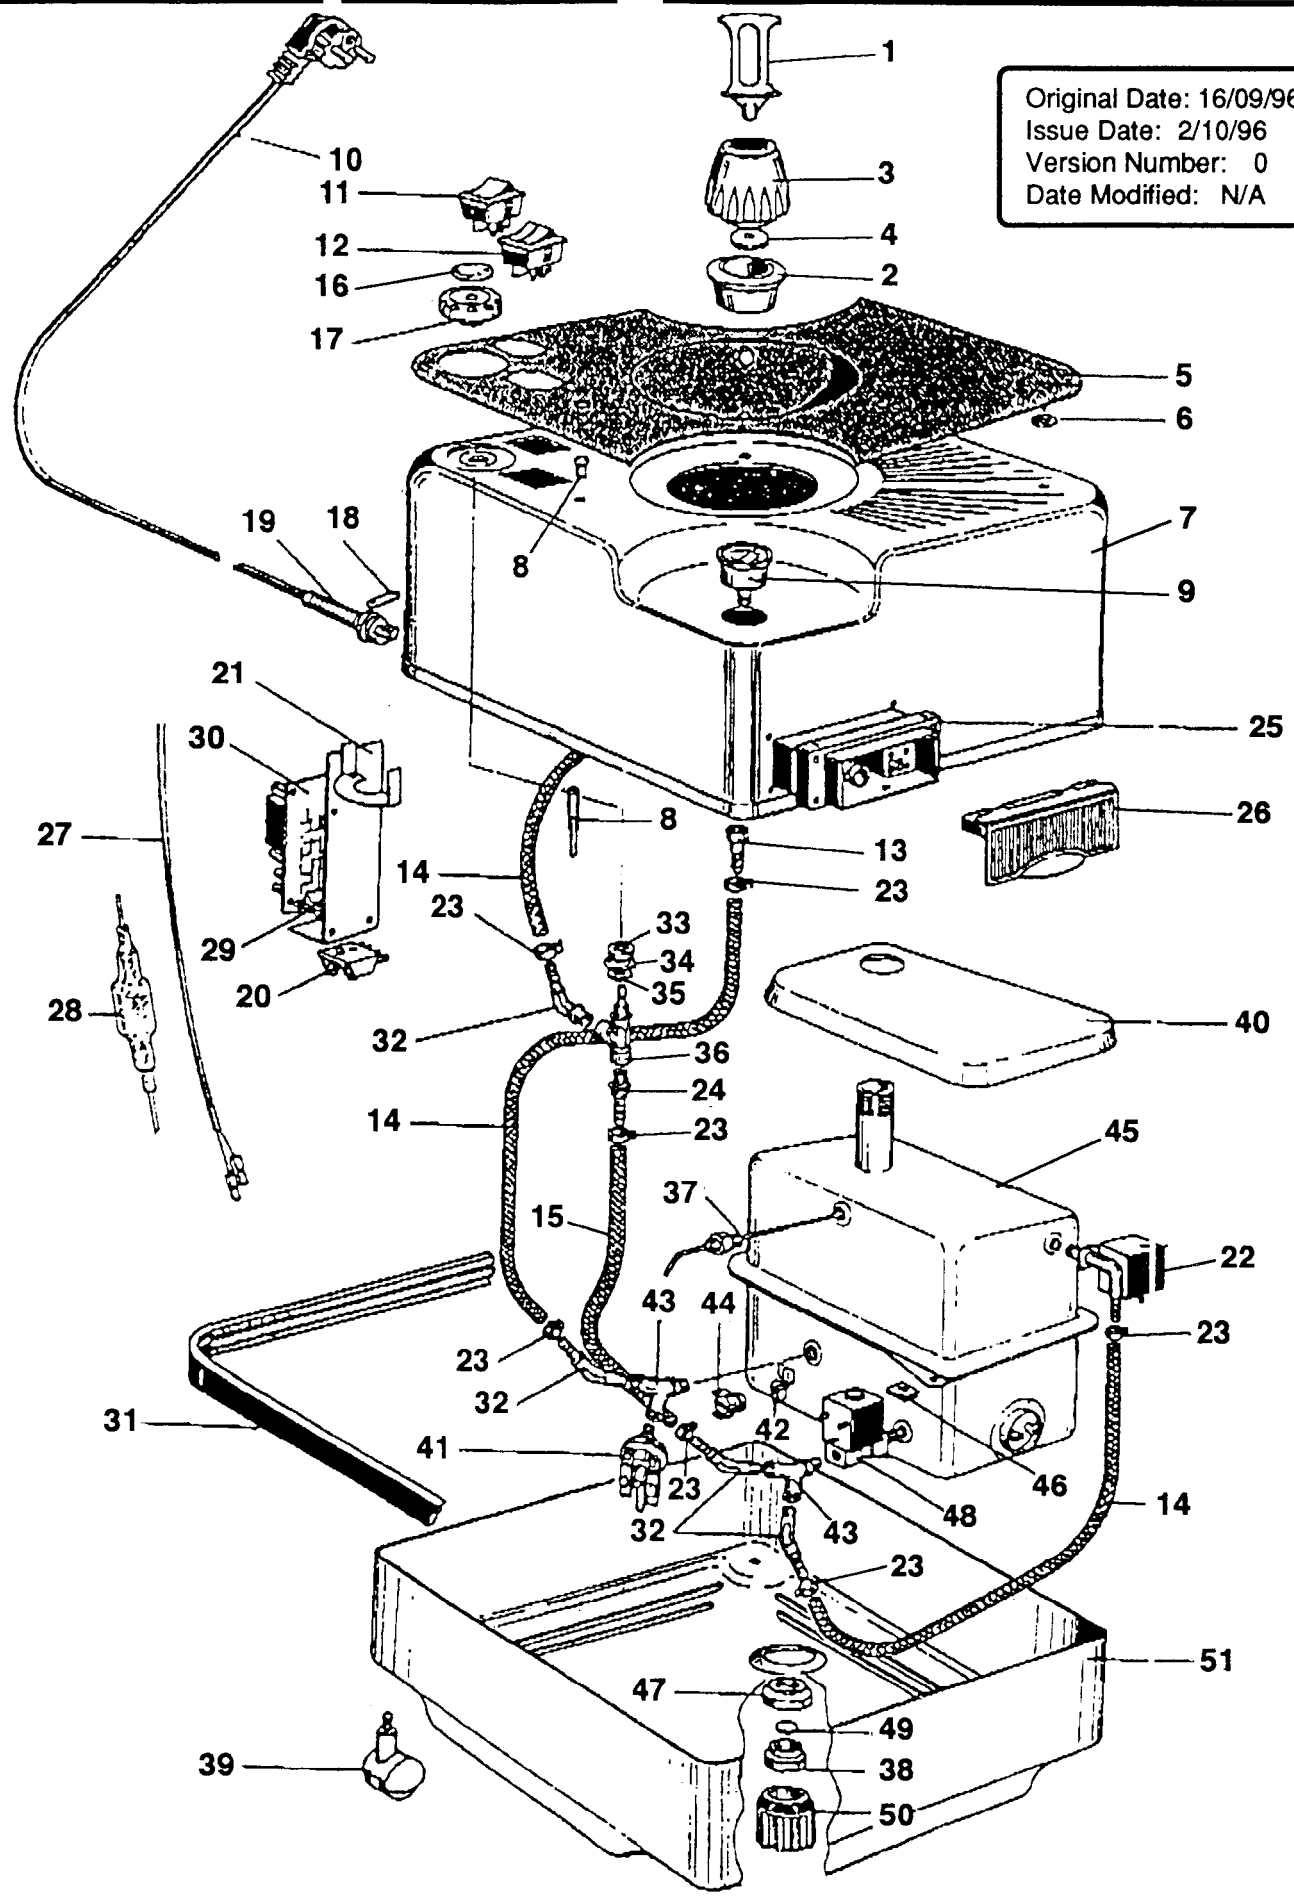

HST500 STEAM CLEANER PARTS DIAGRAM

Original Date: 16/09/96
Issue Date: 2/10/96
Version Number: 0
Date Modified: N/A

**HST500 STEAM CLEANER
PARTS LIST**

Part no.	Stock Code	Description
1	366/RA1426	Black Handle
2	366/RA1557	Gasket
3	366/RA1670	Safety Plug
4	366/RA0052	Sealing Cap Gasket
5	366/RA1796	Instrument Panel
6	366/RA1474	Starlock Ring
7	366/RA1793	Upper Cap
8	366/RA0662	Warning Light
9	366/RA1673	Pressure Gauge
10	366/RA1872	Cable
11	366/RA1794	Green Switch
12	366/RA1795	Red/Yellow Switch
13	366/RA0633	Connector
14	366/RA0794	Pipe
15	366/RA0884	Pipe
16	366/RA1269	Printed Disc
17	366/RA1254	Steam Reg. Knob
18	366/RA0721	Cable-Locking
19	366/RA0919	Cable-Locking
20	366/RA2161	Terminal Board
21	366/RA1798	Card Holder Plate
22	366/RA1877	Solenoid Valve
23	366/RA0732	Ring
24	366/RA1249	Connector
25	366/RA1556	Outlet with Door
26	366/RA1473	Socket Cover
27	366/RA1799	Wiring with Diode
28	366/RA2138	Diode Group
29	366/RA0870	Fixing Support

Part no.	Description	Qty
30	366/RA1561	Wiring Schematic
31	366/RA0050	Bumper
32	366/RA0776	Rubber Holder
33	366/RA1251	Ring Nut
34	366/RA1250	Washer
35	366/RA1238	Washer
36	366/RA1681	Valve
37	366/RA1014	Level Probe
38	366/RA0790	Drain Plug
39	366/RA0034	Wheel
40	366/RA1424	Thermoelectric Cap
41	366/RA1679	Pressure Switch
42	366/RA1432	Bracket
43	366/RA0632	Connector
44	366/RA0736	Thermostat
45	366/RA1800	Boiler
46	366/RA0787	Clip
47	366/RA1436	Ring Nut
48	366/RA1880	Solenoid Valve
49	366/RA0791	Gasket
50	366/RA0789	Knob
51	366/RA1792	Lower Cap

Part no.	Stock Code	Description
1	366/RA1806	Complete Gun Unit (hose & pistol)
2	366/RA0701	Aluminium Extension Tube (x2)
3	366/RA1232	Short Turbo Nozzle
4	366/RA0703	Circular Brush
5	366/RA1279	Squeegee
6	366/RA1523	Spray Nozzle
7	366/RA1585	Floor Brush
8	366/RA1283	Triangular Brush
9	366/RA1220	Cloth
10	366/RA0650	O-Ring
11	366/RA0679	Release Knob
12	366/RA1488	Small Cloth Wrap
15	366/RA1586	Spare Brushes