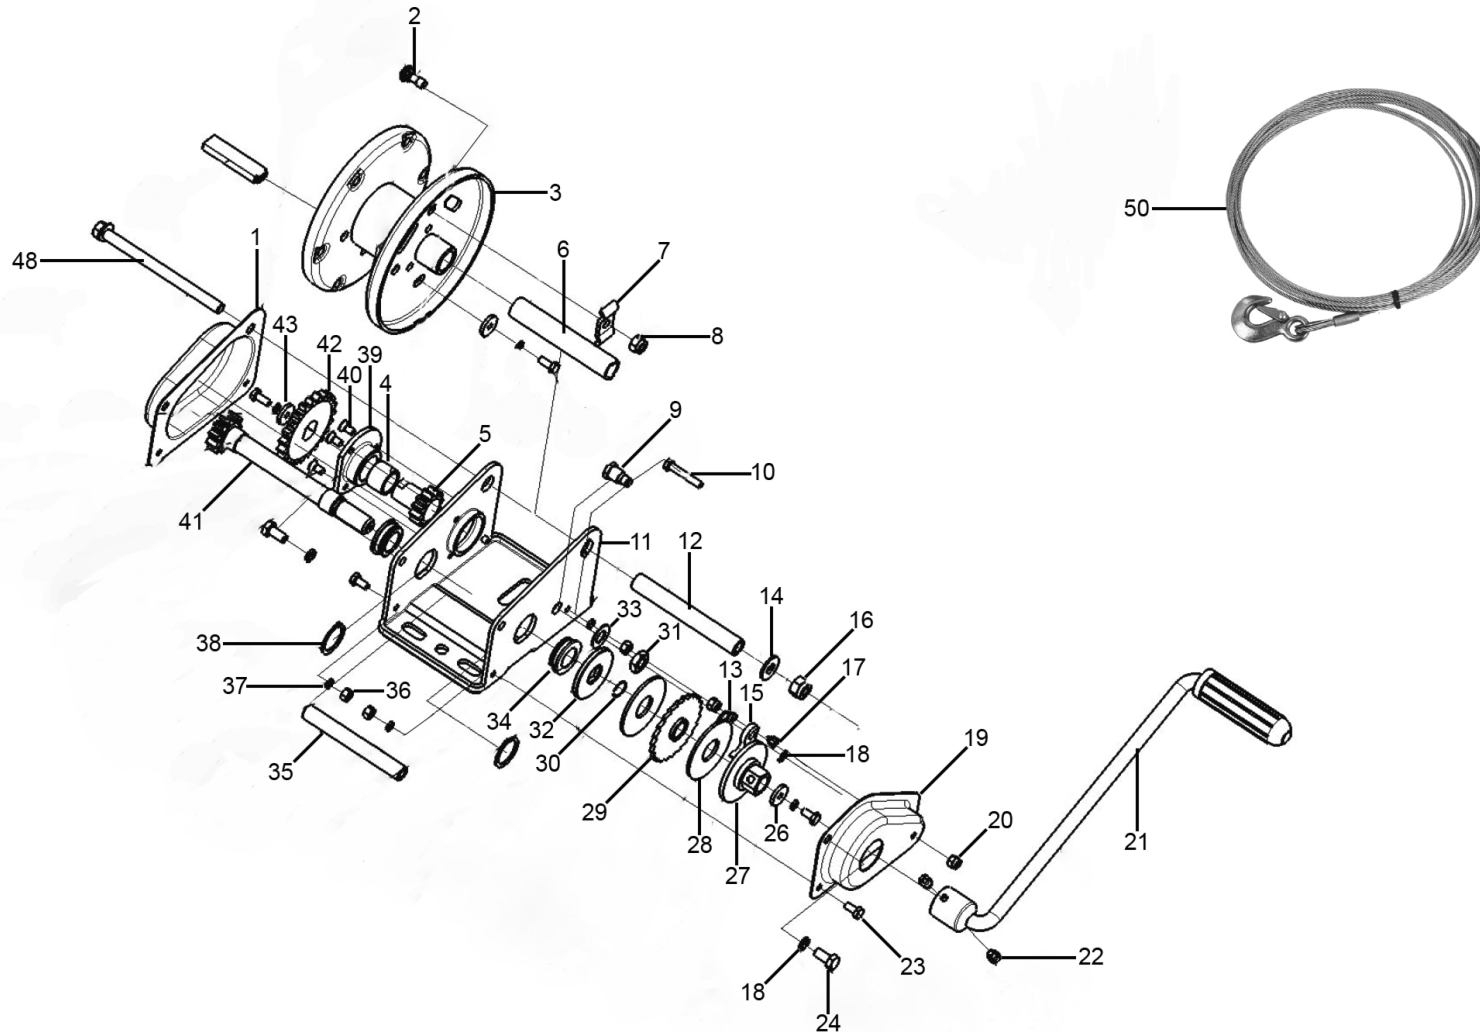

Parts Information:
Geared Hand Winch with Brake & Cable 900kg Capacity
Model No: GWC2000B

NOTE: It is our policy to continually improve products and as such we reserve the right to alter data, specifications and component parts without prior notice.

sales@sealey.co.uk

www.sealey.co.uk

Parts Information:
Geared Hand Winch with Brake & Cable
900kg Capacity
Model No: GWC2000B

Item	Part No.	Description
1	GWW2000B.01	Cover
2	GWC2000B.02	Bolt M8 x 20mm
3	GWW2000B.03	Drum Assembly
4	GWW2000B.04	Sleeve
5	GWW2000B.05	Gear Pinion, Small
6	GWW2000B.06	Retaining Sleeve
7	GWC2000B.07	Cable Anchor
8	NLN8.S	Nyloc Nut M8
9	GWW2000B.09	Pinion-Jaw
10	GWW2000B.10	Bolt M6 x 32mm
11	GWW2000B.11	Base
12	GWW2000B.12	Pinion
13	GWW2000B.13	Spring-Jaw
14	FWM10.S	Flat Washer M10
15	GWW2000B.15	Jaw
16	NLN10.S	Nyloc Nut M10
17	GWW2000B.17	Pulling Spring
18	SWM8.S	Spring Washer M8
19	GWW2000B.19	Cover-Ratchet
20	NLN6.S	Nyloc Nut M6
21	GWW2000B.21	Handle Assembly
22	GWW2000B.22	Screw M6 x 8mm

Item	Part No.	Description
23	GWW2000B.23	Bolt M6 x 12mm
24	GWW2000B.24	Bolt M6 x 16mm
26	GWW2000B.26	Spacer
27	GWW2000B.27	Friction Nut
28	GWW2000B.28	Friction Disc, Copper
29	GWW2000B.29	Ratchet Assembly
30	GWW2000B.30	Retaining Ring
31	SN12.S	Steel Nut M12
32	GWW2000B.32	Disc
33	SWM12.S	Spring Washer M12
34	GWW2000B.34	Bushing
35	GWW2000B.35	Retaining Pinion
36	SN6.S	Steel Nut M6
37	SWM6.S	Spring Washer M6
38	GWW2000B.38	Circlip
39	GWW2000B.39	Bush Holder
40	GWW2000B.40	Gear, Small
41	GWW2000B.41	Gear Pinion, Large
42	GWW2000B.42	Gear, Large
43	GWW2000B.43	Washer
48	GWC2000B.48	Bolt M10 x 132mm
50	GWC2000B.50	Cable 6.35mm x 15M