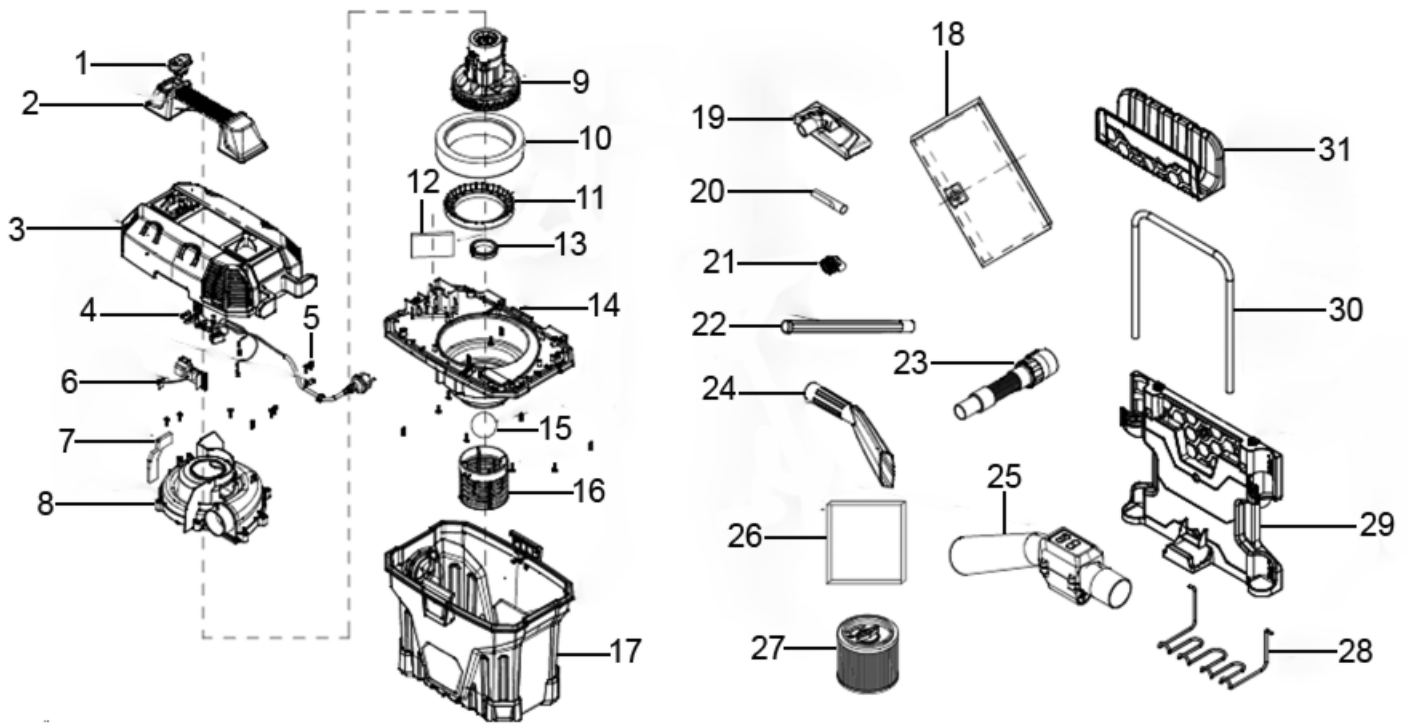

Parts Information:
Garage Vacuum 1500W with Remote Control - Wall Mounting
Model No: GV180WM

Item	Part No.	Description
1	GV180WM.01	Switch, Power
2	GV180WM.02	Handle
3	GV180WM.03	Upper Cover
4	GV180WM.04	Cable
5	GV180WM.05	Cable Grip
6	GV180WM.06	PCB, Remote Control
7	GV180WM.07	Foam
8	GV180WM.08	Air Flow Cover
9	GV180WM.09	Motor
10	GV180WM.10	Foam
11	GV180WM.11	Rubber Seal Ring
12	GV180WM.12	Foam
13	GV180WM.13	Seal Ring
14	GV180WM.14	Lower Cover
15	GV180WM.15	Plastic Ball
16	GV180WM.16	Cartridge Basket

Item	Part No.	Description
17	GV180WM.17	Tank
18	GV180WM.18	Dust Bag
19	GV180WM.19	Combo Brush
20	GV180WM.20	Crevice Tool
21	GV180WM.21	Round Brush
22	GV180WM.22	Extension Tube (Set of 2)
23	GV180WM.23	Hose
24	GV180WM.24	Car Crevice Tool
25	GV180WM.25	Remote Control
26	GV180WM.26	Foam Filter
27	GV180WM.27	Cartridge Filter
28	GV180WM.28	Hanging Frame
29	GV180WM.29	Hanging Frame Assembly
30	GV180WM.30	Hanging Frame Support
31	GV180WM.31	Upper Hanging Frame
--	GV180WM.14A	Foam Seal Set (Not Shown)