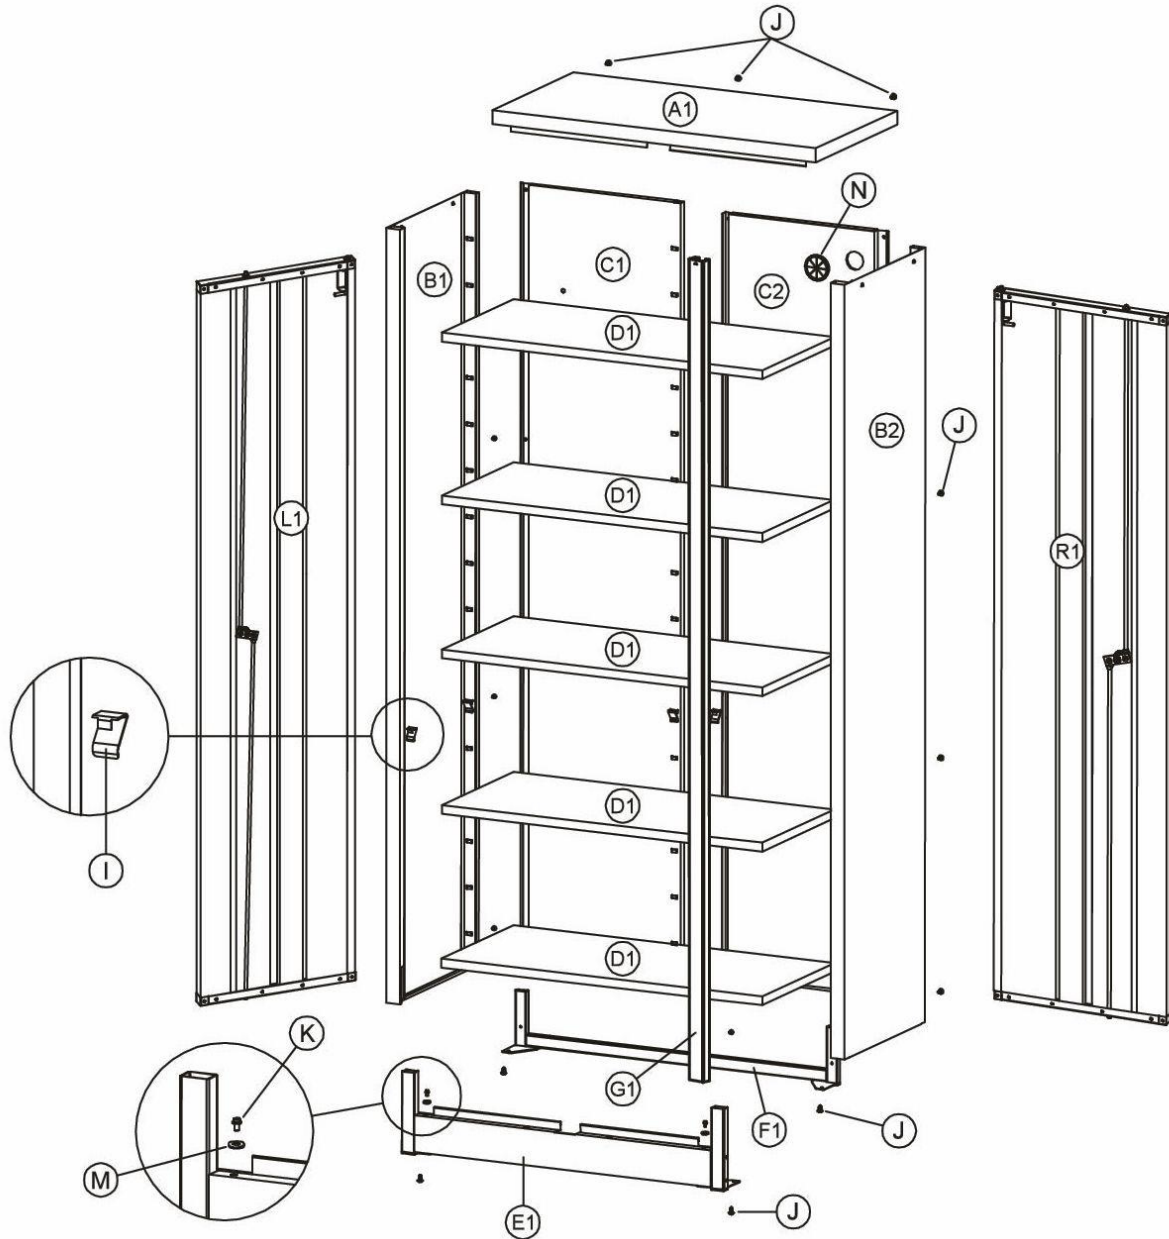

Parts Information:
**Galvanized Steel Floor Cabinet 4 Shelf
 Extra-Wide**
Model No: GSC110385.V2

Item	Part No.	Description
A1	GSC110385V2A1	TOP PANEL
B1	GSC110385V2B1	LEFT SIDE PANEL
B2	GSC110385V2B2	RIGHT SIDE PANEL
C1	GSC110385V2C1	LEFT BACK PANEL
C2	GSC110385V2C2	RIGHT BACK PANEL
D1	GSC110385V2D1	SHELF
E1	GSC110385V2E1	FRONT BASE BRACKET
F1	GSC110385V2F1	BACK BASE BRACKET

Item	Part No.	Description
G1	GSC110385V2G1	MIDDLE COLUMN
I	GSC110385V2I	SHELF SUPPORT
J	GSC110385V2J	SELF TAPPING SCREW
K	GSC110385V2K	BOTTOM HINGE PIN
L1	GSC110385V2L1	LEFT DOOR
M	GSC110385V2M	WASHER
N	GSC110385V2N	WIRING GROMMET
R1	GSC110385V2R1	RIGHT DOOR