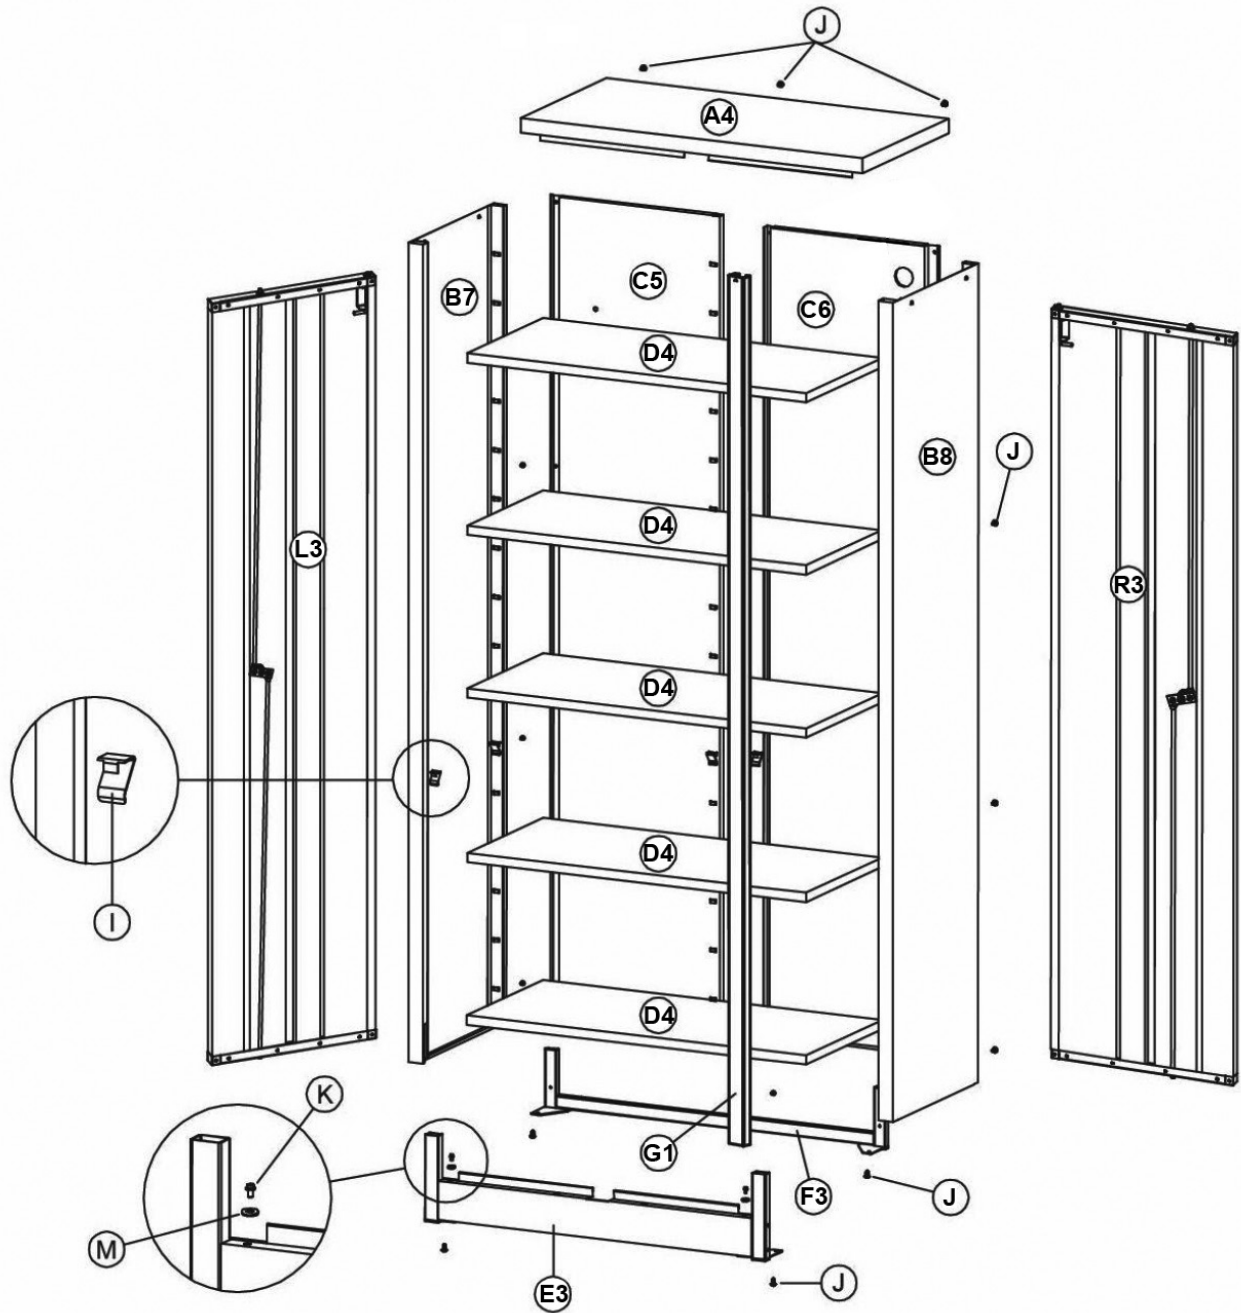

Parts Information:
**Galvanized Steel Floor Cabinet 4 Shelf
 Extra Wide**
Model No: GSC110385

Item	Part No.	Description
A4	GSC110385.A4	Top Panel
B7	GSC110385.B7	Left Side Panel
B8	GSC110385.B8	Right Side Panel
C5	GSC110385.C5	Left Back Panel
C6	GSC110385.C6	Right Back Panel
D4	GSC110385.D4	Shelf (1095x340x20)
E3	GSC110385.E3	Front Base Bracket
F3	GSC110385.F3	Back Base Bracket

Item	Part No.	Description
G1	GSC110385.G1	Middle Column
I	GSC110385SP.I	Shelf Support
J	GSC110385.J	Rd Head S/T Screw M4.2 X 10
K	GSC110385V2K	Bottom Hinge Pin
L3	GSCSP.L3	Left Door
M	GSC110385V2M	Washer
R3	GSCSP.R3	Right Door