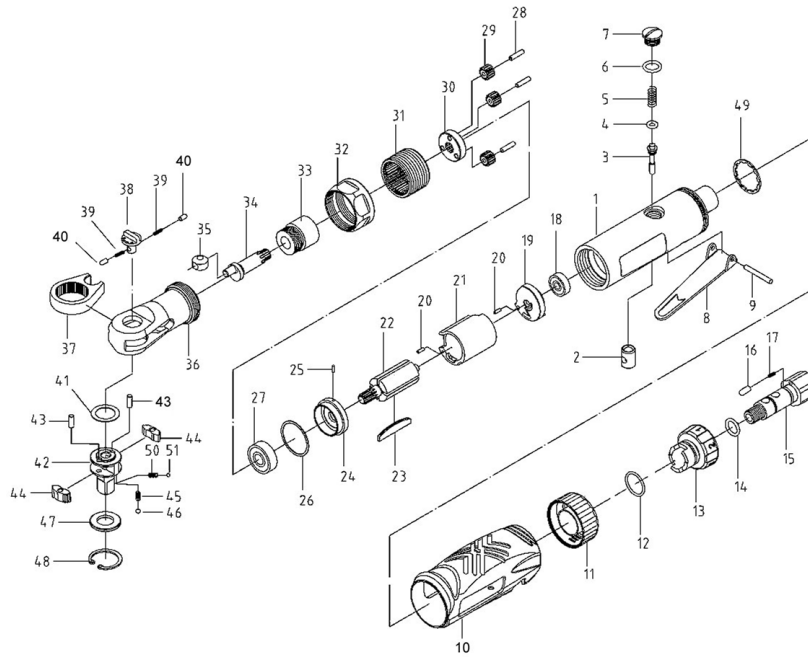

Parts Information:  
**Compact Air Ratchet Wrench 3/8" Sq Drive**  
**Model No: GSA635**

Item	Part No.	Description
1	GSA635.01	Housing
2	GSA635.02	Valve Bushing
3	GSA635.03	Valve Stem
4	SA912.V2-04	O-Ring
5	GSA635.05	Valve Spring
6	DH03.V2-39	O-Ring
7	GSA635.07	Valve Screw
8	GSA635.08	Throttle Lever
9	SA314.V4-27	Spring Pin
10	GSA635.10	Handle Grip
11	GSA635.11	Muffler Cover
12	VS3900.03	O-Ring
13	GSA635.13	Air Regulator
14	GSA08.09-4	O-Ring
15	GSA635.15	Air Inlet Bushing
16	GSA635.16	Locking Pin
17	GSA635.17	Spring
18	B/625Z	Bearing
19	GSA635.19	End Plate, Rear
20	GSA635.20	Dowel Pin
21	GSA635.21	Cylinder
22	GSA635.22	Rotor
23	GSA635.23	Rotor Blade
24	GSA635.24	End Plate, Front
25	GSA635.25	Pin
26	GSA635.26	Washer

Item	Part No.	Description
27	B/608ZZ	Bearing
28	GSA635.28	Needle Roller
29	GSA635.29	Planetary Gear
30	GSA635.30	Idle Gear Seat
31	GSA635.31	Internal Gear
32	GSA635.32	Clamp Nut
33	GSA635.33	Bushing
34	GSA635.34	Crank Shaft
35	GSA635.35	Drive Bushing
36	GSA635.36	Ratchet Housing
37	GSA635.37	Ratchet Yoke
38	GSA635.38	Reverse Knob
39	GSA635.39	Spring
40	GSA635.40	Locking Pin
41	GSA635.41	Tooth Washer, Black M22
42	GSA635.42	Ratchet Anvil 3/8"
43	GSA635.43	Pin
44	GSA635.44	Ratchet Pawl
45	GSA635.45	Spring
46	SB-3.0	Steel Ball
47	GSA635.47	Thrust Washer 3/8"
48	GSA635.48	Circlip
49	GSA635.49	Seal
50	GSA635.50	Spring
51	SB-4.7	Steel Ball