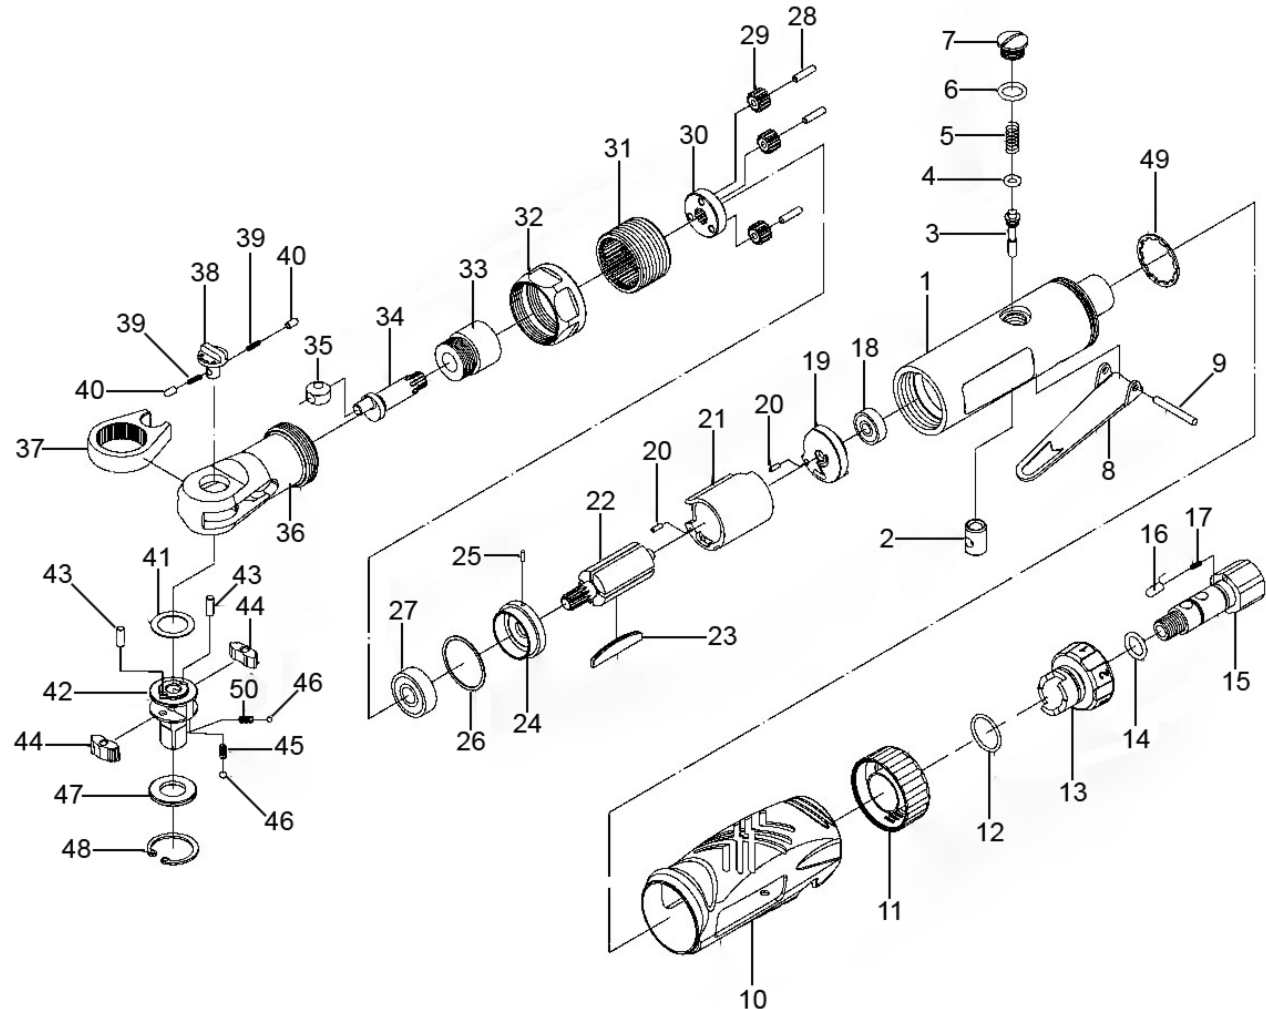

Parts Information:  
**Compact Air Ratchet Wrench 1/4" Sq Drive**  
**Model No: GSA634**

**NOTE:** It is our policy to continually improve products and as such we reserve the right to alter data, specifications and component parts without prior notice.

sales@sealey.co.uk

www.sealey.co.uk

Parts Information:  
Compact Air Ratchet Wrench 1/4" Sq Drive  
Model No: GSA634

Item	Part No.	Description
1	GSA635.01	Housing
2	GSA635.02	Valve Bushing
3	GSA635.03	Valve Stem
4	SA912.V2-04	O-Ring
5	GSA635.05	Valve Spring
6	DH03.V2-39	O-Ring
7	GSA635.07	Valve Screw
8	GSA635.08	Throttle Lever
9	SA314.V4-27	Spring Pin
10	GSA635.10	Handle Grip
11	GSA635.11	Muffler Cover
12	VS3900.03	O-Ring
13	GSA635.13	Air Regulator
14	GSA08.09-4	O-Ring
15	GSA635.15	Air Inlet Bushing
16	GSA635.16	Locking Pin
17	GSA635.17	Spring
18	B/625Z	Bearing
19	GSA635.19	End Plate, Rear
20	GSA635.20	Dowel Pin
21	GSA635.21	Cylinder
22	GSA635.22	Rotor
23	GSA635.23	Rotor Blade
24	GSA635.24	End Plate, Front
25	GSA635.25	Pin
26	GSA635.26	Washer

Item	Part No.	Description
27	B/608ZZ	Bearing
28	GSA635.28	Needle Roller
29	GSA635.29	Planetary Gear
30	GSA635.30	Idle Gear Seat
31	GSA635.31	Internal Gear
32	GSA635.32	Clamp Nut
33	GSA635.33	Bushing
34	GSA635.34	Crank Shaft
35	GSA635.35	Drive Bushing
36	GSA635.36	Ratchet Housing
37	GSA635.37	Ratchet Yoke
38	GSA635.38	Reverse Knob
39	GSA635.39	Spring
40	GSA635.40	Locking Pin
41	GSA635.41	Tooth Washer, Black M22
42	GSA634.42	Ratchet Anvil 1/4"
43	GSA635.43	Pin
44	GSA635.44	Ratchet Pawl
45	GSA635.45	Spring
46	SB-3.0	Steel Ball
47	GSA634.47	Thrust Washer 1/4"
48	GSA635.48	Circlip
49	GSA635.49	Seal
50	GSA634.50	Spring
--	SA355.V2-04	O-Ring (Not Shown)