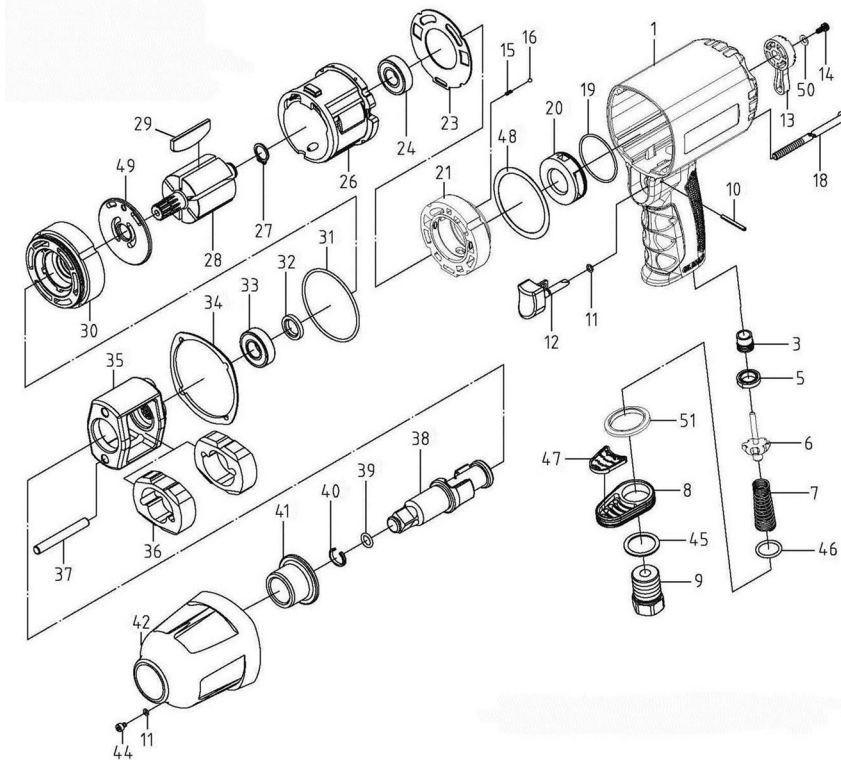

Parts Information:
**Composite Air Impact Wrench 1/2" Sq Drive
 Twin Hammer**
Model No: GSA6002

Item	Part No.	Description
1	GSA6002.01A	Housing Assembly
3	GSA6002.03A	Seal Assembly
5	GSA6002.05	Valve Seat
6	GSA6002.06A	Valve Assembly
7	GSA6002.07	Valve Spring
8	GSA6002.08	Exhaust Deflector
9	GSA6002.09	Air Inlet
10	GSA6002.10	Spring Pin
11	GSA6002.11	O-Ring
12	GSA6002.12	Trigger
13	GSA6002.13	Reverse Switch
14	SCB48.SB	Socket Cap Bolt, Black M4 x 8mm
15	GSA6002.15	Spring
16	SB-2.5	Steel Ball
18	GSA6002.18	Cap Screw, Button Head M5 x 90mm
19	GSA6002.19	O-Ring
20	GSA6002.20	Air Regulator
21	GSA6002.21A	Bushing Assembly
23	GSA6002.23	Gasket
24	B/6001ZZ	Bearing
26	GSA6002.26A	Cylinder Assembly
27	CRM251.12	Circlip
28	GSA6002.28	Rotor

Item	Part No.	Description
29	GSA6002.29	Rotor Blade (Set Of 6)
30	GSA6002.30	End Plate, Front
31	GSA6002.31	O-Ring
32	GSA6002.32	Oil Seal
33	B/R8ZZ	Bearing
34	GSA6002.34	Gasket
35	GSA6002.35	Hammer Cage
36	GSA6002.36	Hammer Dog
37	GSA6002.37	Hammer Pin
38	GSA6002.38	Anvil
39	SA355.V2-04	O-Ring
40	GSA6002.40	Retainer
41	GSA6002.41	Anvil Bushing
42	GSA6002.42A	Hammer Case Assembly
44	SCB34.SB	Socket Cap Bolt, Black M3 x 4mm
45	GSA6002.45	Washer, Thin M20
46	GSA6002.46	O-Ring
47	GSA6002.47	Muffler Cover
48	GSA6002.48	Gasket
49	GSA6002.49	Metal Disc
50	GSA6002.50	Washer, Wavy M3
51	GSA6002.51	Rubber Washer, Thin M20
--	SA92.V2-18	Spring Pin (Not Shown)