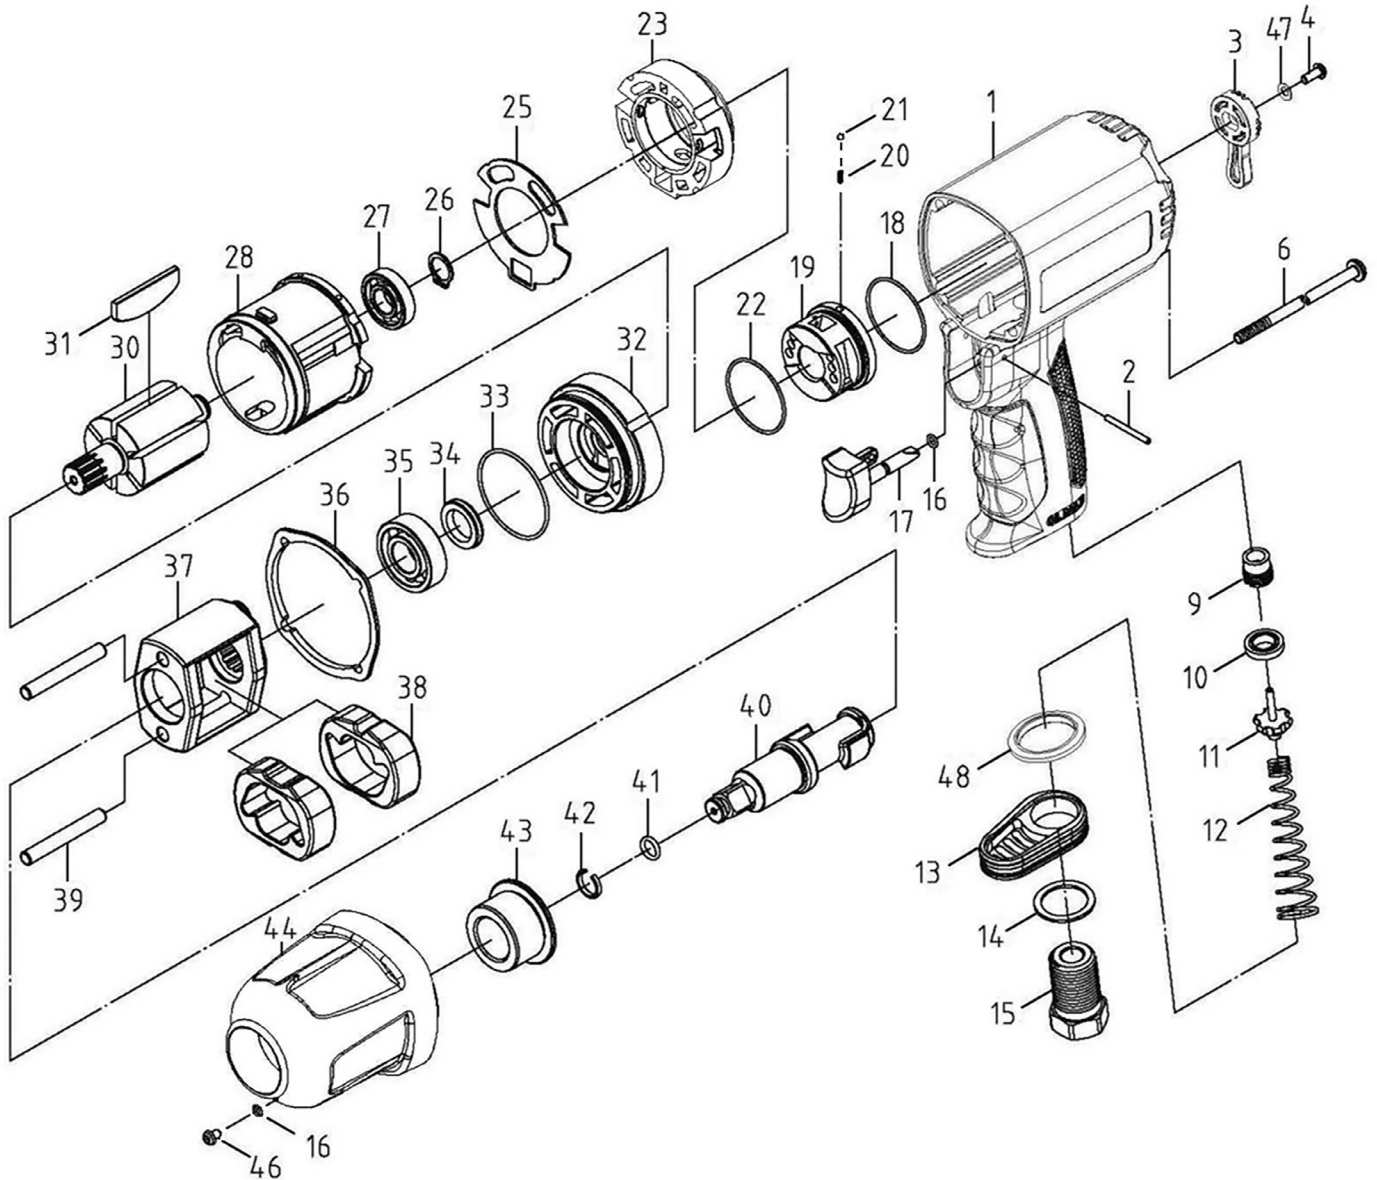

Parts Information:  
**Composite Air Impact Wrench 3/8" Sq  
 Drive - Twin Hammer**  
**Model No: GSA6000**

Item	Part No.	Description
1	GSA6000.01A	Housing Ass'y
2	GSA6000.02	Spring Pin M2 X 22
3	GSA6000.03	Reverse/ Forward Switch
4	BHSS38.SB	Button Head Socket Screw M3 X 8 Black
6	GSA6000.06	Screw
9	GSA6000.09A	Seal Ass'y
10	GSA6000.10	Oil Seal
11	GSA6000.11	Throttle Valve
12	GSA6000.12	Valve Spring Conical
13	GSA6000.13	Exhaust Deflector
14	GSA6000.14	Washer

Item	Part No.	Description
15	GSA6000.15	Air Inlet
16	GSA6000.16	O-ring, (Ex: 4.97 In: 2.81 Cs: 1.08)
17	GSA6000.17	Trigger
18	GSA6000.18	Gasket
19	GSA6000.19	Reverse Valve
20	GSA6000.20	Spring Dia 2.4mm
21	GSA6000.21	Steel Ball
22	GSA6000.22	O-Ring, (Ex: 30.54 In: 28.34 Cs: 1.10)
23	GSA6000.23A	Bushing Ass'y
25	GSA6000.25	Gasket
26	SM35CE.V4-162	External Circlip 8.3mm ID.

Parts Information:  
**Composite Air Impact Wrench 3/8" Sq  
Drive - Twin Hammer  
Model No: GSA6000**

Item	Part No.	Description
27	GSA6000.27	Bearing
28	GSA6000.28A	Cylinder Ass'y
30	GSA6000.30	Rotor
31	GSA6000.31	Rotor Blade (Set of 6)
32	GSA6000.32	Front End Plate
33	GSA6000.33	O-ring, (Ex: 38.29 In: 36.03 Cs: 1.13)
34	GSA6000.34	Oil Seal
35	B/6001Z	Bearing 6001Z
36	GSA6000.36	Gasket
37	GSA6000.37	Hammer Cage

Item	Part No.	Description
38	GSA6000.38	Hammer Dog
39	GSA6000.39	Hammer Pin
40	GSA6000.40	Anvil
41	GSA6000.41	O-ring, (Ex: 7.24 In: 3.68 Cs: 1.78)
42	GSA6000.42	Socket Retainer
43	GSA6000.43	Anvil Bushing
44	GSA6000.44A	Hammer Cage Ass'y
46	SCB34.SB	Socket Cap Bolt M3 x 4mm Black
47	GSA6000.47	Small Crinkle Washer M3
48	GSA6000.48	Rubber Washer M18