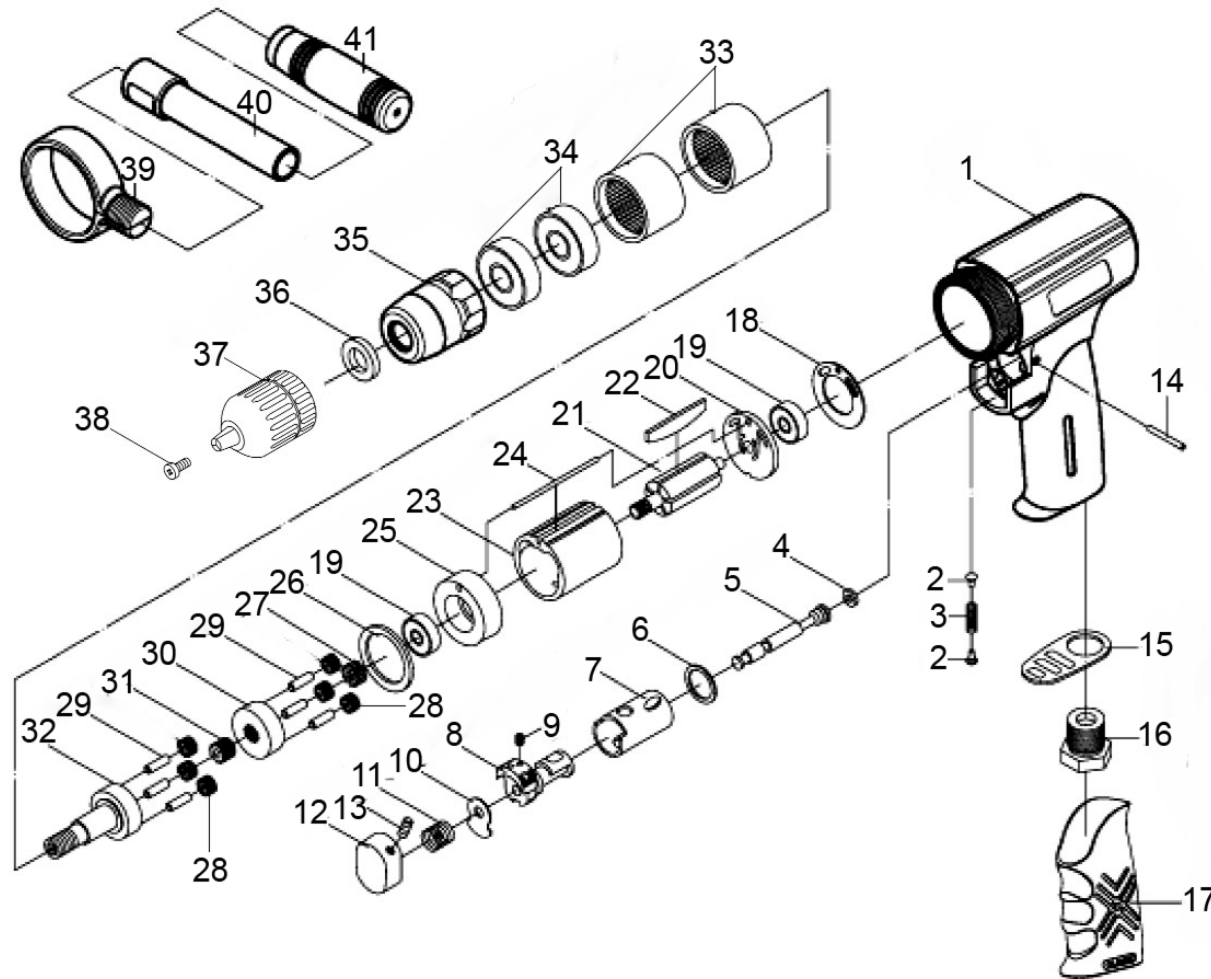

Parts Information:
Air Drill Ø13mm Reversible with Keyless Chuck
Model No: GSA27

NOTE: It is our policy to continually improve products and as such we reserve the right to alter data, specifications and component parts without prior notice.

sales@sealey.co.uk

www.sealey.co.uk

Parts Information:
Air Drill Ø13mm Reversible with Keyless
Chuck
Model No: GSA27

Item	Part No.	Description
1	GSA27.01	Housing
2	GSA27.02	Trigger Nut
3	GSA27.03	Trigger Spring
4	SA912.V2-04	O-Ring
5	GSA27.05	Valve Stem
6	GSA27.06	O-Ring
7	GSA27.07	Bushing
8	GSA27.08	Reverse Switch
9	GSA27.09	Screw
10	GSA27.10	Steel Plate
11	GSA27.11	Spring
12	GSA27.12	Button
13	GSM48.S	Grub Screw M4 x 8mm
14	GSA27.14	Spring Pin
15	GSA27.15	Muffler Cover
16	GSA27.16	Air Inlet
17	GSA27.17	Grip
18	GSA27.18	Gasket
19	B/626ZZ	Bearing
20	GSA27.20	End Plate
21	GSA27.21	Rotor

Item	Part No.	Description
22	GSA27.22	Rotor Blade
23	GSA27.23	Cylinder
24	GSA27.24	Set Pin
25	GSA27.25	Front Plate
26	GSA27.26	Dished Washer M22
27	GSA27.27	Gear
28	GSA27.28	Gear, Planetary
29	GSA27.29	Pin
30	GSA27.30	Gear Plate
31	GSA27.31	Gear
32	GSA27.32	Working Spindle
33	GSA27.33	Gear Ring
34	B/6201ZZ	Bearing
35	GSA27.35	Front Housing
36	GSA27.36	Spacer
37	GSA27.37	Keyless Chuck
38	GSA27.38	Chuck Screw
39	GSA27.39	Handle Collar, Copper
40	GSA27.40	Handle
41	GSA27.41	Grip