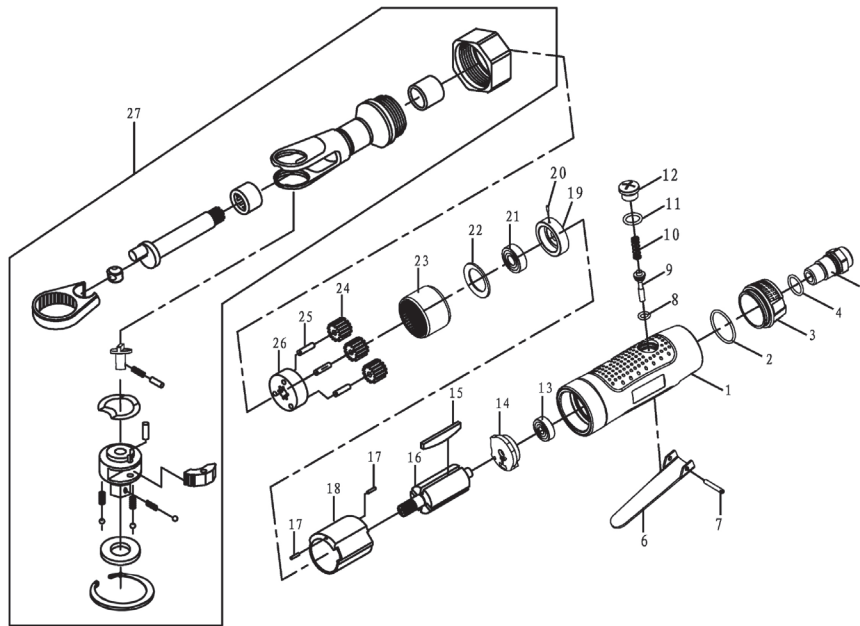

Parts Information:  
**Air Ratchet Wrench Kit 3/8" Sq Drive**  
**Model No: GSA20KIT.V2**

Item	Part No.	Description
1	GSA20.V2-01	MOTOR HOUSING
2	GSA20.V2-02	O-RING 25x1.8
3	GSA20.V2-03	MUFFLER COVER
4	GSA20.V2-04	O-RING 14x1.8mm
5	GSA20.V2-05	AIR INLET CONNECTOR
6	GSA20.V2-06	TRIGGER
7	GSA20.V2-07	TRIGGER PIN 3x22
8	GSA20.V2-08	O-RING 4.5x1.8mm
9	GSA20.V2-09	VALVE PIN
10	GSA20.V2-10	VALVE SPRING
11	GSA20.V2-11	O-RING 11x2mm
12	GSA20.V2-12	VALVE NUT
13	B/626ZZ	BEARING 626ZZ
14	GSA20.V2-14	REAR END PLATE

Item	Part No.	Description
15	GSA20.V2-15	ROTOR BLADE
16	GSA20.V2-16	ROTOR
17	GSA20.V2-17	STRAIGHT PIN 1.5x6mm
18	GSA20.V2-18	CYLINDER
19	GSA20.V2-19	FRONT END PLATE
20	GSA20.V2-20	PIN 1.5x5mm
21	B/608ZZ	BEARING 608ZZ
22	GSA20.V2-22	V-GASKET
23	GSA20.V2-23	GEAR RING
24	GSA20.V2-24	PLANET GEAR
25	GSA20.V2-25	PLANET PIN
26	GSA20.V2-26	GEAR PLATE
27	GSA20.V2-27	RATCHET HEAD KIT 3/8" Sq Dr

Item	Part No.	Description
2	GSA20KITV2.02	3/8"Dr IMPACT UNIVERSAL JOINT
3	GSA20KITV2.03	3/8"Dr EXTENSION BAR 75mmL
4	GSA20KITV2.04	3/8"Dr BIT HOLDER EXTENSION BAR
5	GSA20KITV2.05	3/8"Dr NIPPLE
6	GSA20KITV2.06	IMPACT PHILLIPS BIT PH2 30mmL
7	GSA20KITV2.07	IMPACT PHILLIPS BIT PH3 30mmL
8	GSA20KITV2.08	IMPACT SLOTTED BIT SL5.5 30mmL
9	GSA20KITV2.09	3/8"Dr IMPACT SOCKET 9mm
10	GSA20KITV2.10	3/8"Dr IMPACT SOCKET 10mm
11	GSA20KITV2.11	3/8"Dr IMPACT SOCKET 11mm
12	GSA20KITV2.12	3/8"Dr IMPACT SOCKET 13mm
13	GSA20KITV2.13	3/8"Dr IMPACT SOCKET 14mm
14	GSA20KITV2.14	3/8"Dr IMPACT SOCKET 17mm
15	GSA20KITV2.15	3/8"Dr IMPACT SOCKET 19mm
16	GSA20KITV2.16	OIL POT
--	GSA20KITV2.17	3/8"Dr IMPACT SOCKET 7/16"
--	GSA20KITV2.18	3/8"Dr IMPACT SOCKET 3/4"