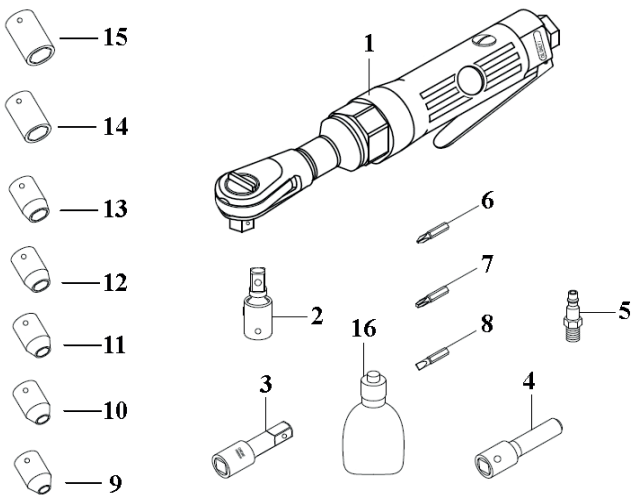

Parts Information:  
**Air Ratchet Wrench Kit 3/8" Sq Drive**  
**Model No: GSA20KIT.V2**

Item	Part No.	Description
1	GSA20.V2-01	MOTOR HOUSING
2	GSA20.V2-02	O-RING 25x1.8
3	GSA20.V2-03	MUFFLER COVER
4	GSA20.V2-04	O-RING 14x1.8mm
5	GSA20.V2-05	AIR INLET CONNECTOR
6	GSA20.V2-06	TRIGGER
7	GSA20.V2-07	TRIGGER PIN 3x22
8	GSA20.V2-08	O-RING 4.5x1.8mm
9	GSA20.V2-09	VALVE PIN
10	GSA20.V2-10	VALVE SPRING
11	GSA20.V2-11	O-RING 11x2mm
12	GSA20.V2-12	VALVE NUT
13	B/626ZZ	BEARING 626ZZ
14	GSA20.V2-14	REAR END PLATE

Item	Part No.	Description
15	GSA20.V2-15	ROTOR BLADE
16	GSA20.V2-16	ROTOR
17	GSA20.V2-17	STRAIGHT PIN 1.5x6mm
18	GSA20.V2-18	CYLINDER
19	GSA20.V2-19	FRONT END PLATE
20	GSA20.V2-20	PIN 1.5x5mm
21	B/608ZZ	BEARING 608ZZ
22	GSA20.V2-22	V-GASKET
23	GSA20.V2-23	GEAR RING
24	GSA20.V2-24	PLANET GEAR
25	GSA20.V2-25	PLANET PIN
26	GSA20.V2-26	GEAR PLATE
27	GSA20.V2-27	RATCHET HEAD KIT 3/8" Sq Dr

Item	Part No.	Description
2	GSA20KITV2.02	3/8"Dr IMPACT UNIVERSAL JOINT
3	GSA20KITV2.03	3/8"Dr EXTENSION BAR 75mmL
4	GSA20KITV2.04	3/8"Dr BIT HOLDER EXTENSION BAR
5	GSA20KITV2.05	3/8"Dr NIPPLE
6	GSA20KITV2.06	IMPACT PHILLIPS BIT PH2 30mmL
7	GSA20KITV2.07	IMPACT PHILLIPS BIT PH3 30mmL
8	GSA20KITV2.08	IMPACT SLOTTED BIT SL5.5 30mmL
9	GSA20KITV2.09	3/8"Dr IMPACT SOCKET 9mm
10	GSA20KITV2.10	3/8"Dr IMPACT SOCKET 10mm
11	GSA20KITV2.11	3/8"Dr IMPACT SOCKET 11mm
12	GSA20KITV2.12	3/8"Dr IMPACT SOCKET 13mm
13	GSA20KITV2.13	3/8"Dr IMPACT SOCKET 14mm
14	GSA20KITV2.14	3/8"Dr IMPACT SOCKET 17mm
15	GSA20KITV2.15	3/8"Dr IMPACT SOCKET 19mm
16	GSA20KITV2.16	OIL POT
--	GSA20KITV2.17	3/8"Dr IMPACT SOCKET 7/16"
--	GSA20KITV2.18	3/8"Dr IMPACT SOCKET 3/4"