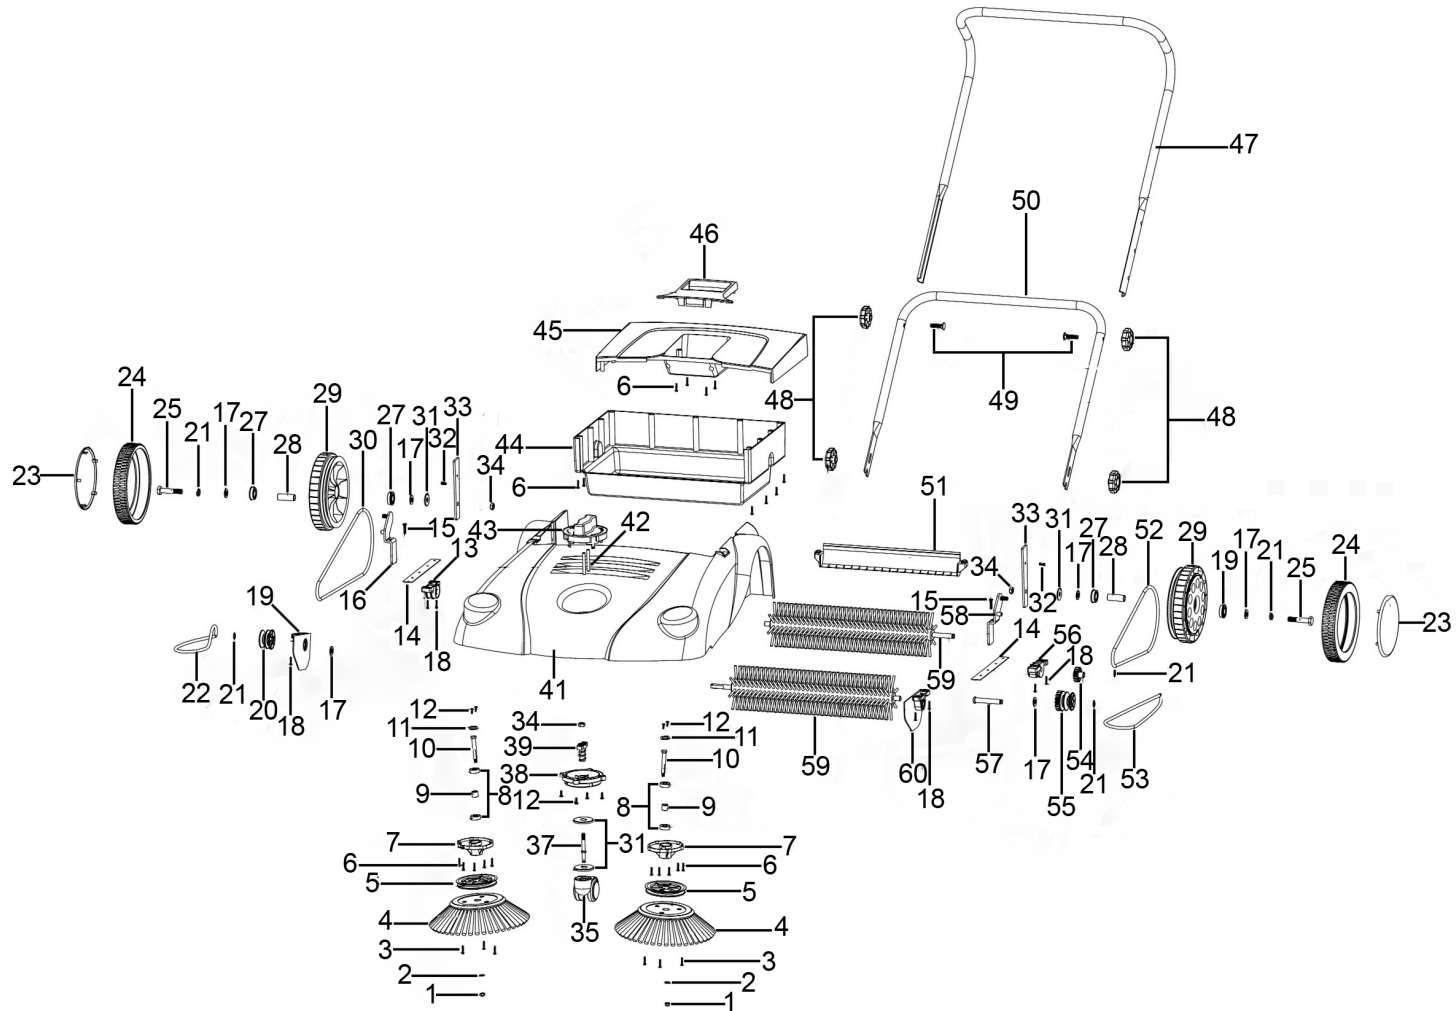

Parts Information:
Floor Sweeper 700mm
Model No: FSW70

NOTE: It is our policy to continually improve products and as such we reserve the right to alter data, specifications and component parts without prior notice.

sales@sealey.co.uk

www.sealey.co.uk

Parts Information:
Floor Sweeper 700mm
Model No: FSW70

Item	Part No.	Description
1	NLN6.S	Nyloc Nut M6
2	FWM8.S	Flat Washer M8
3	FSW70.03	Screw ST3.9 x 16mm
4	FSW70.04	Round Brush
5	FSW70.05	Pulley
6	FSW70.06	Rd Head S/T Screw M3.9 x 18mm
7	FSW70.07	Brush Support
8	B/608	Bearing
9	FSW70.09	Bearing Cover
10	FSW70.10	Spindle, Round Brush
11	FSW70.11	Bearing Cover
12	FSW70.12	Screw ST3.9 x 12mm
13	FSW70.13	Fixing, Roller
14	FSW70.14	Support Cushion
15	FSW70.15	Screw ST5 x 25mm
16	FSW70.16	Metal Fixing, Right
17	FWM10.S	Flat Washer M10
18	FSW70.18	Rd Head S/T Screw M3.9 X 25mm
19	FSW70.19	Roller Cover, Right
20	FSW70.20	Pulley
21	SWM8.SB	Spring Washer M8 Black
22	FSW70.22	Rubber Belt 6 x 480
23	FSW70.23	Cover, Wheel
24	FSW70.24	Wheel
25	SS860.S	Hex Head Set Screw M8 x 60mm
27	B/6001-2RS	Bearing
28	FSW70.28	Spindle
29	FSW70.29	Wheel, Fixed Plastic
30	FSW70.30	Rubber Belt 6 x 885

Item	Part No.	Description
31	RW825.S	Repair Washer M8 x 25mm
32	MSC68.S	Csk Phillips Machine Screw M6 x 8mm
33	FSW70.33	Wheel Support
34	SN8.S	Steel Nut M8
35	FSW70.35	Wheel, Castor
37	FSW70.37	Wheel Shaft
38	FSW70.38	Wheel Holder
39	FSW70.39	Adjustment Spindle
41	FSW70.41	Body
42	FSW70.42	Pin
43	FSW70.43	Height Adjustable Knob
44	FSW70.44	Collection Tray Assembly
45	FSW70.45	Collection Tray, Upper
46	FSW70.46	Handle, Collection Tray
47	FSW70.47	Handle, Upper
48	FSW70.48	Fix Nut, Handle
49	FSW70.49	Screw M8 x 30mm
50	FSW70.50	Handle, Lower
51	FSW70.51	Cover, Roller Brush
52	FSW70.52	Rubber Belt 6 x 740
53	FSW70.53	Rubber Belt 6 x 610
54	FSW70.54	Gear A
55	FSW70.55	Gear B
56	FSW70.56	Support, Roller Brush
57	FSW70.57	Spindle, Roller Brush
58	FSW70.58	Fixing, Left
59	FSW70.59	Roller Brush
60	FSW70.60	Roller Support