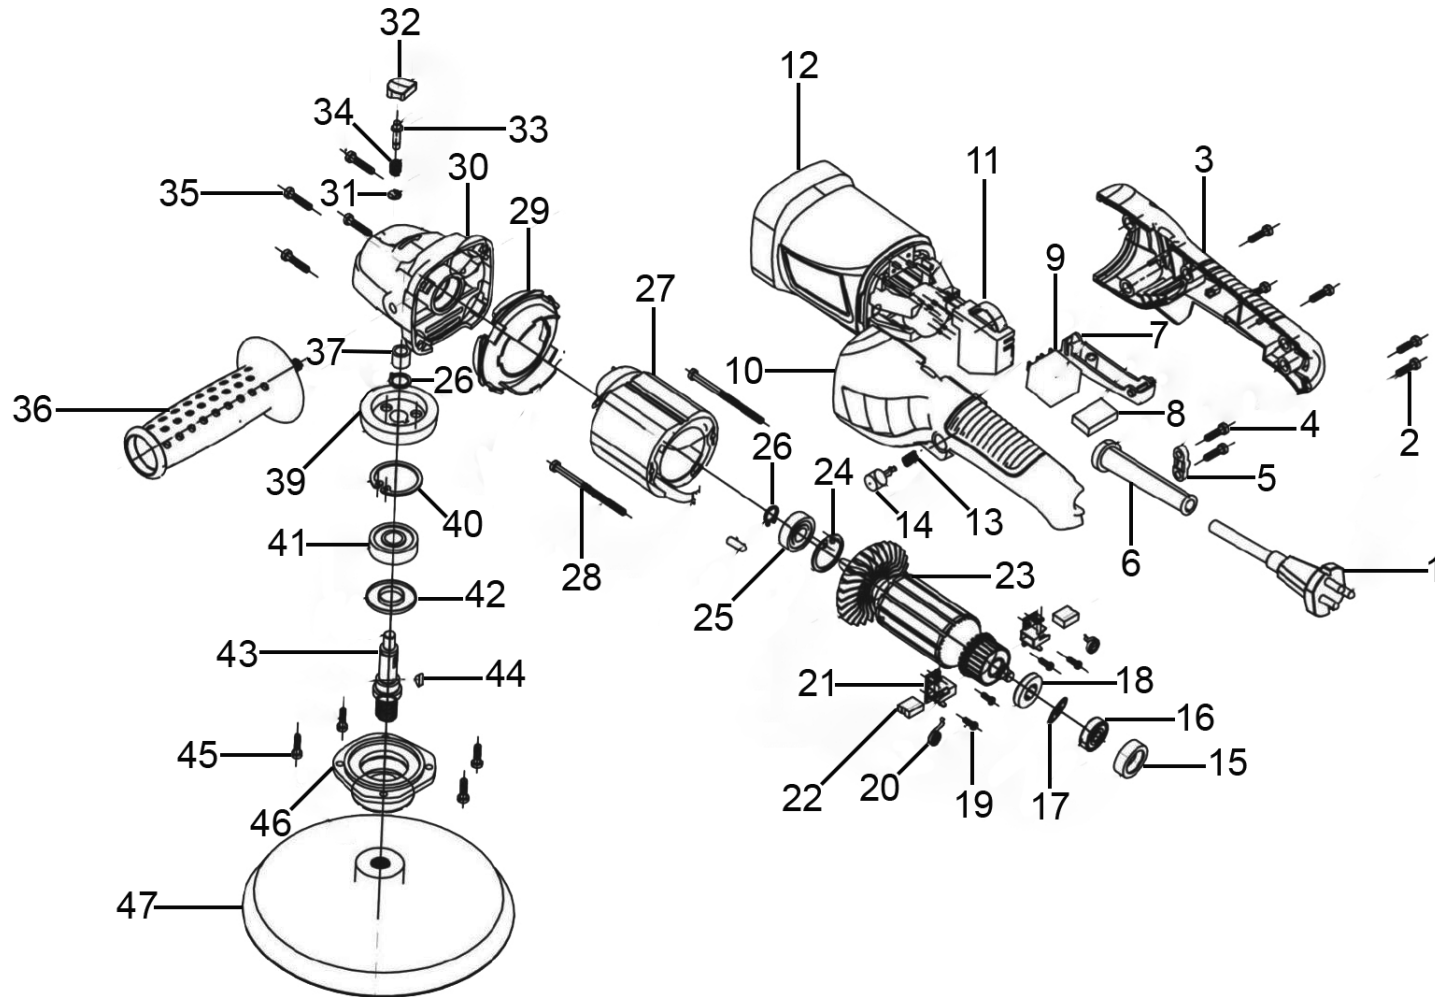

Parts Information:
Polisher Ø180mm 1100W/230V Lightweight
Model No: ER1700P.V3

NOTE: It is our policy to continually improve products and as such we reserve the right to alter data, specifications and component parts without prior notice.

sales@sealey.co.uk

www.sealey.co.uk

Parts Information:
Polisher Ø180mm 1100W/230V Lightweight
Model No: ER1700PV3

Item	Part No.	Description
1	MC2CX1.0	Mains Cable
2	ER1700PV3-02	Screw
3	ER1700PV3-03	Right Handle
4	DAS150TV4-42	Rd Head S/T Screw M4 x 14mm Black
5	ER1700PD.03	Cable Clamp
6	ER1700PD.06	Cable Sleeve
7	ER1700PV3-07	Trigger Button
8	ER1700PV3-08	Capacitor
9	ER1700PV3-09	Switch, Press Button
10	ER1700PV3-10	Handle, Left
11	ER1700PV3-11	Speed Regulator
12	ER1700PD.15	Housing
13	ER1700PV3-13	Lock Spring
14	ER1700PV3-14	Lock Button
15	ER1700PD.16	Bearing Holder
16	B/627ZZ	Bearing
17	ER1700PD.48	Bearing Seal
18	ER1700PD.18	Magnetic Ring
19	ER1700PV3-19	Screw
20	ER1700PV3-20	Spring
21	ER1700PD.22	Brush Holder
22	ER1700PD.21	Carbon Brush
23	ER1700PV3-23	Rotor

Item	Part No.	Description
24	ER1700PD.24	Circlip, Internal
25	B/629-2RS	Bearing
26	ER1700PV3-26	Circlip, External
27	ER1700PD.27	Stator
28	ER1700PD.28	Rd Head S/T Screw M3.8 x 70mm Black
29	ER1700PD.29	Air Guide
30	ER1700PD.35	Gear Case
31	ER1700PD.33	E-Clip
32	ER1700PD.30	Lock Pin Cap
33	ER1700PD.31	Lock Pin
34	ER1700PD.32	Lock Pin Spring
35	ER1700PV3-35	Screw
36	ER1700PD.47	Side Handle
37	B/HK0810	Needle Bearing
39	ER1700PD.38	Gear
40	ER1700PD.39	Circlip, Internal
41	B/6200-2RS	Bearing
42	ER1700PD.41	Dust Cover
43	ER1700PD.42	Spindle
44	ER1700PD.43	Woodruff Key 3 x 10mm
45	ER1700PD.44	Cap Screw
46	ER1700PD.45	Housing Cover
47	ER1700PV3-47	Velcro Backing Pad