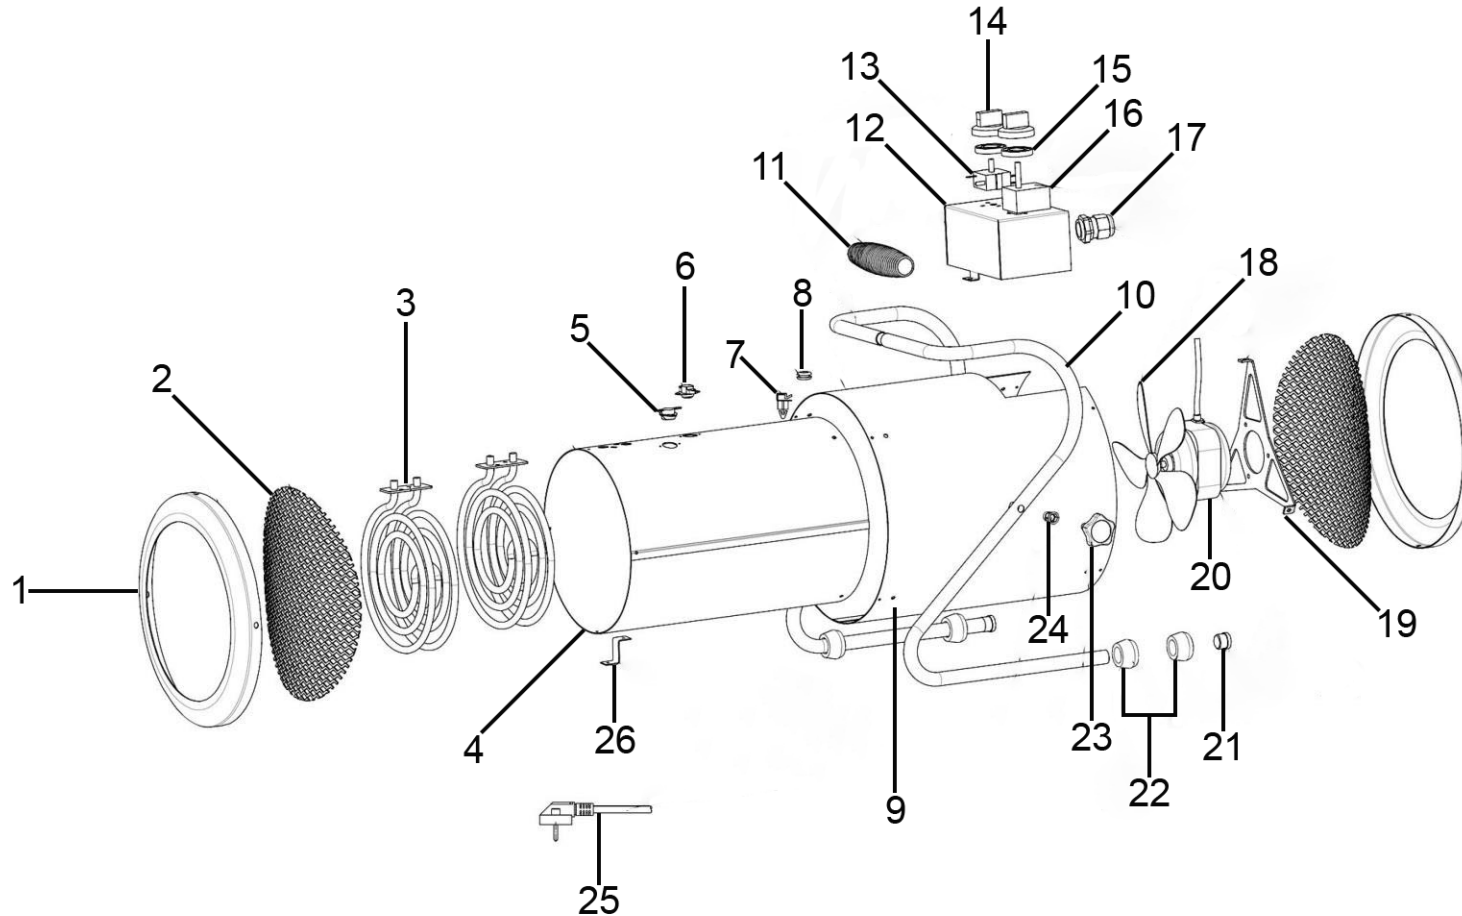

Parts Information:  
**Industrial Fan Heater 3kW 2 Heat Settings**  
**Model No: EH3001**

**NOTE:** It is our policy to continually improve products and as such we reserve the right to alter data, specifications and component parts without prior notice.

sales@sealey.co.uk

www.sealey.co.uk

Parts Information:  
**Industrial Fan Heater 3kW 2 Heat Settings**  
**Model No: EH3001**

Item	Part No.	Description
1	EH3001.01	Cover, Grille
2	EH5001.02	Grille
3	EH3001.03	Heating Element
4	EH3001.04	Casing , Inner
5	EH5001.05	Time-Delay Thermostat
6	EH3001.06	Thermal Cut Out
7	EH15001.05	Clip, Sensor
8	EH3001.08	Wire Ring
9	EH3001.09	Casing, Outer
10	EH5001.10	Frame
11	EH3001.11	Handle
12	EH3001.12	Control Box
13	EH9001.16	Power Switch, Rotary
14	EH15001.12	Knob, Mode Selection
15	EH15001.13	Ring, Mode Selection
16	EH3001.16	Thermostat
17	EH5001.17	Cable Grip
18	EH3001.18	Fan
19	EH3001.19	Support, Motor

Item	Part No.	Description
20	EH3001.20	Motor
21	EH5001.23	End Plug
22	EH5001.24	Rubber Feet
23	EH9001.29	Adjusting Knob
24	EH3001.24	Rivet
25	EH3001.25	Mains Cable (c/w Plug)
26	EH5001.28	Connect Plate
--	EH3001.FK	Fixing Kit (Not Shown)
--	EH3001.27	Screw ST3.5 x 10mm (Not Shown)
--	EH3001.28	Screw M5 x 12mm (Not Shown)
--	EH3001.29	Screw M4 x 12mm (Not Shown)
--	EH3001.30	Screw M4 x 10mm (Not Shown)
--	EH3001.31	Washer M5 (Not Shown)
--	EH3001.32	Washer M4 (Not Shown)
--	EH3001.33	Screw ST3 x 16mm (Not Shown)
--	EH3001.34	Spring Washer M5 (Not Shown)
--	EH3001.35	Spring Washer M4 (Not Shown)
--	SN4.S	Steel Nut M4 (Not Shown)