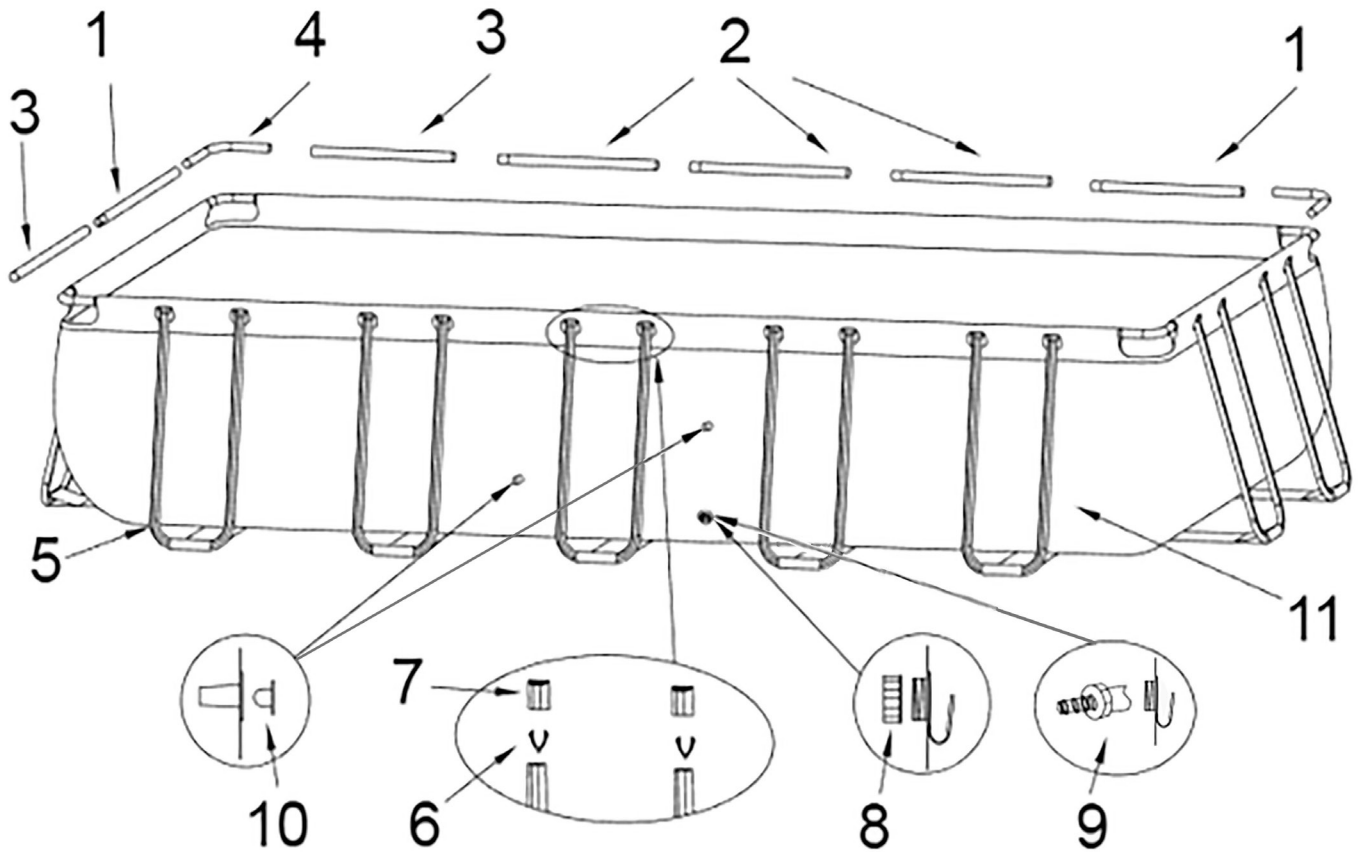

Parts Information:
Dellonda 21ft Deluxe Steel Frame Swimming Pool, Rectangular with Step Ladder, Pool and Ground Covers and Filter Sand Pump
Model No: DL150

Item	Part No.	Description
1	DL10192	Horizontal Beam A
2	DL10193	Horizontal Beam B
3	DL10194	Horizontal Beam C
4	DL10195	L-Tube
5	DL10196	U-Tube
6	DL10044	Plastic Spring Pin
7	DL10045	U-Tube Joint

Item	Part No.	Description
8	DL10051	Drainage Valve Cover
9	DL10068	Drainage Valve Connector
10	DL10057	Stopper
11	DL10197	Pool Liner
--	DL10198	Filter Pump (Not Shown)
--	DL10199	Pool Ladder (Not Shown)
--	DL10207	Hose 1.5m (Not Shown)